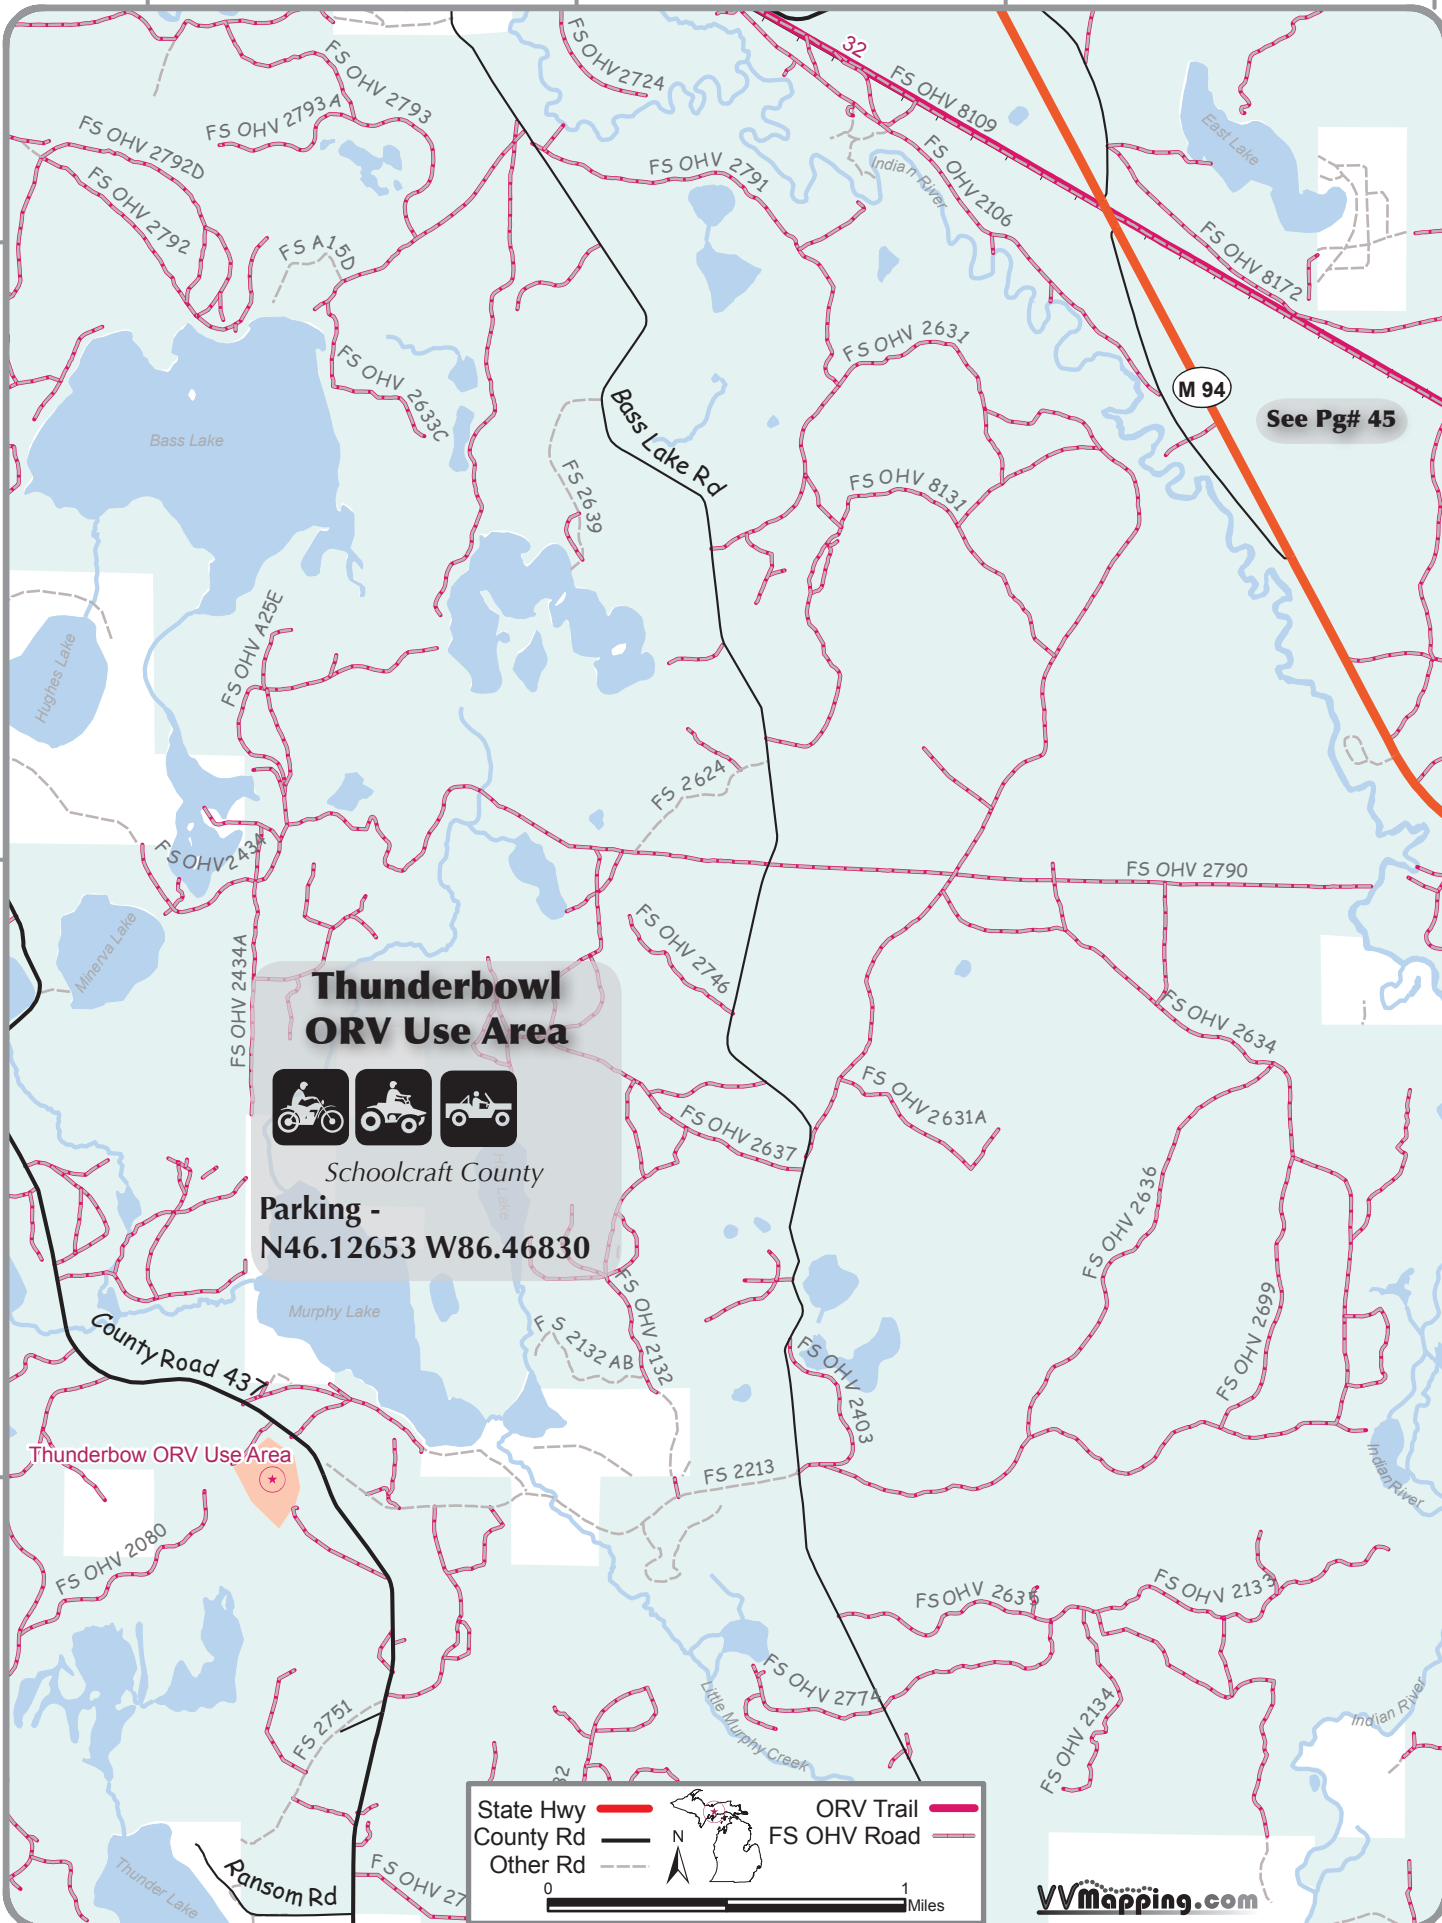

86.475° W

86.45° W

86.425° W

86.4° W

46.175° N

46.175° N

46.15° N

46.15° N

46.125° N

46.125° N

**Thunderbowl  
ORV Use Area**

Schoolcraft County

**Parking -  
N46.12653 W86.46830**

State Hwy		ORV Trail	
County Rd		FS OHV Road	
Other Rd			

0 1 Miles

VVmapping.com