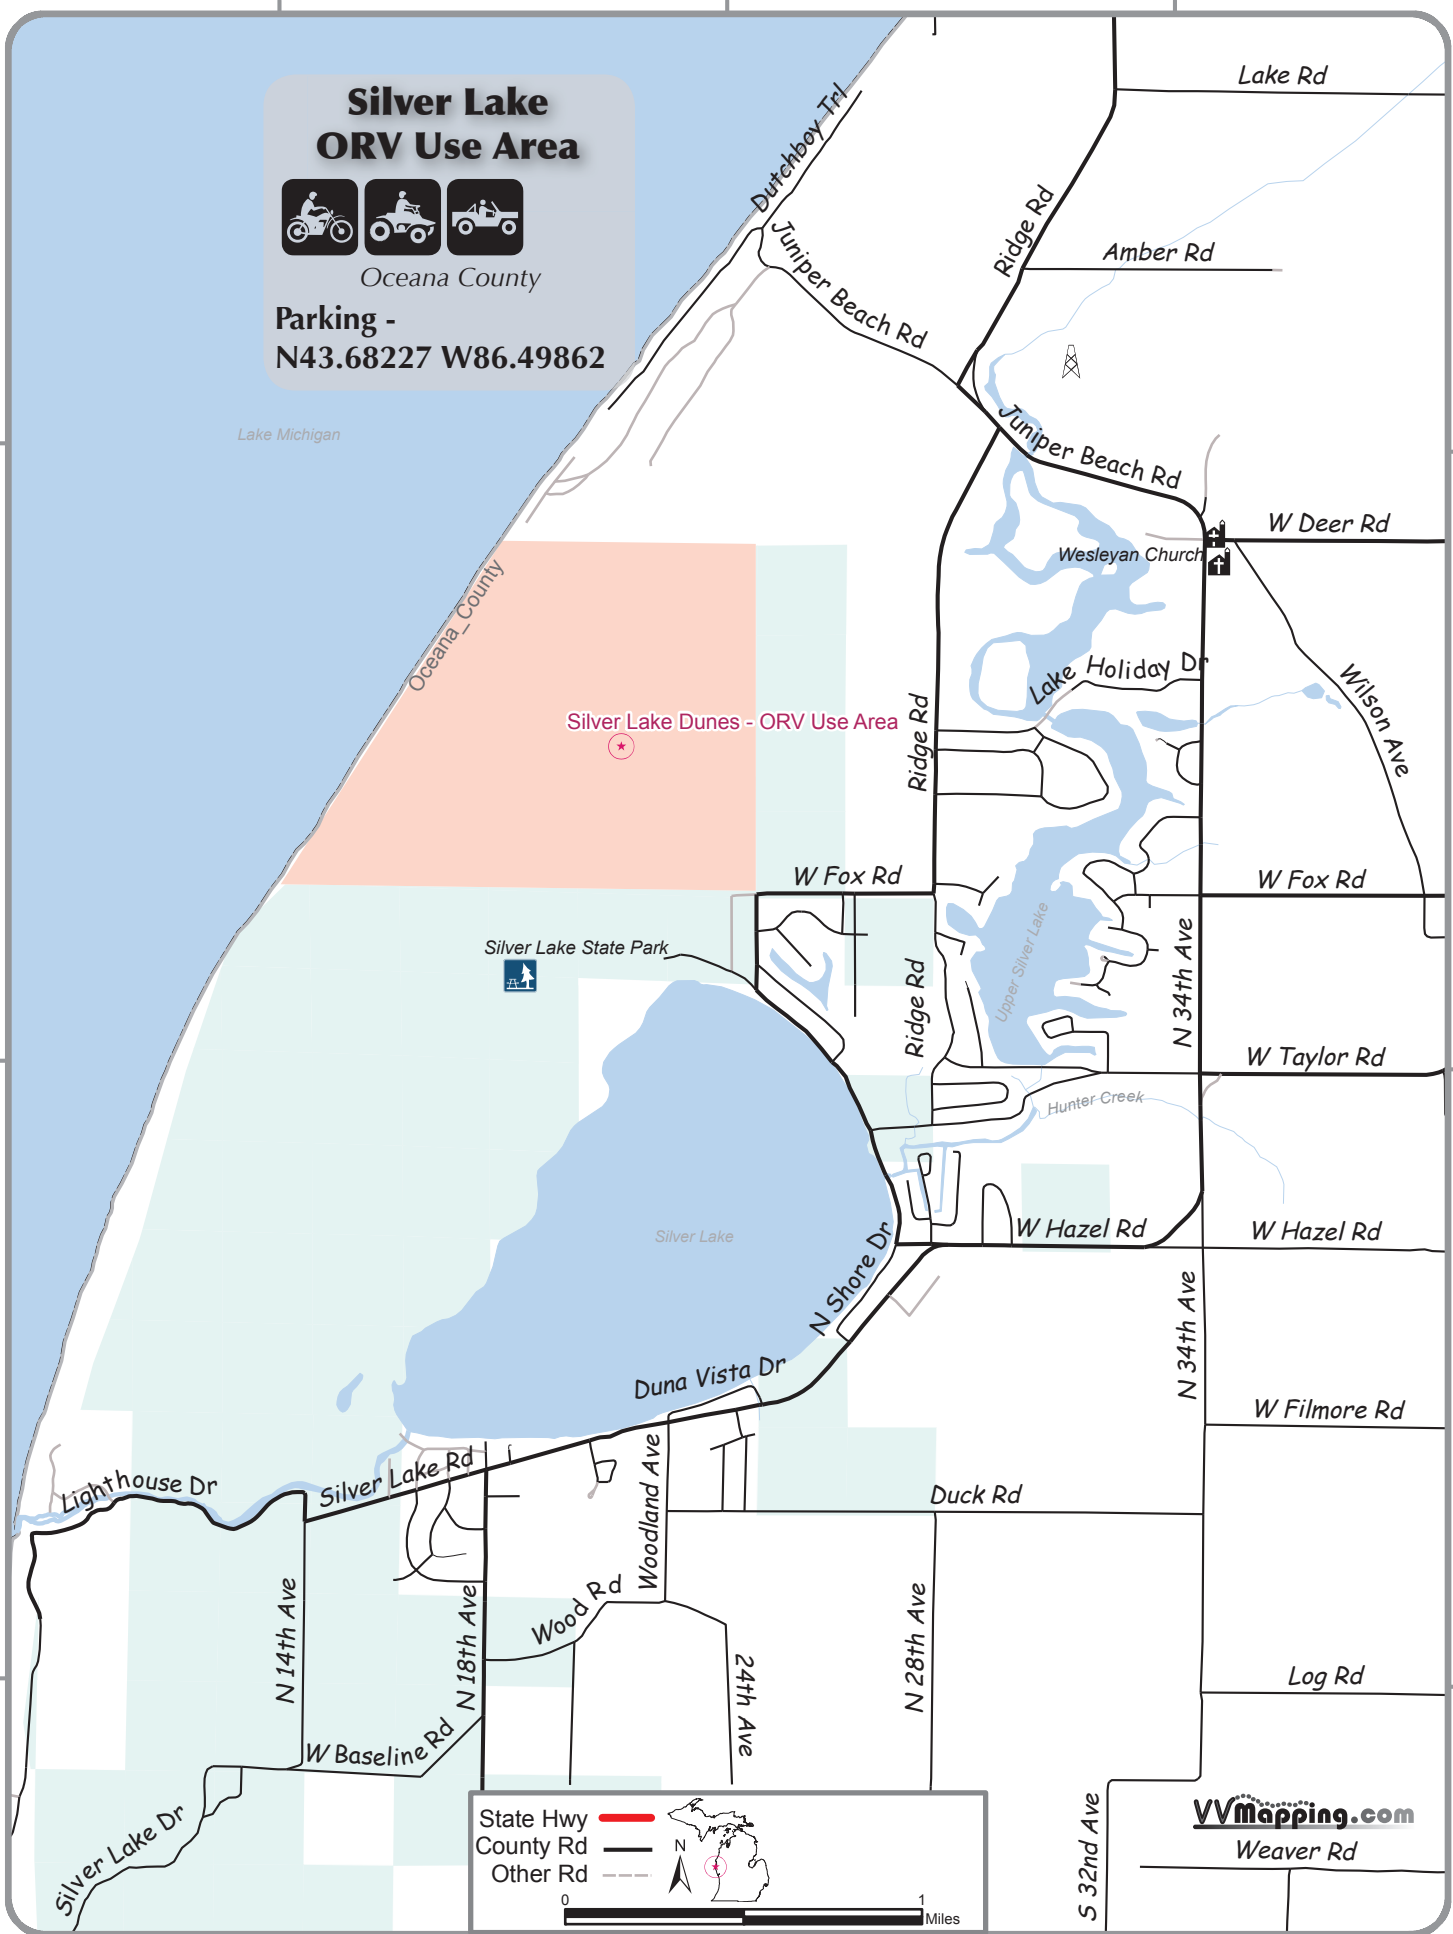

86.525° W

86.5° W

86.475° W

**Silver Lake
ORV Use Area**

Oceana County

**Parking -
N43.68227 W86.49862**

43.7° N

43.7° N

43.675° N

43.675° N

43.65° N

43.65° N

State Hwy 

County Rd 

Other Rd 

0 1 Miles

VVMapping.com
Weaver Rd