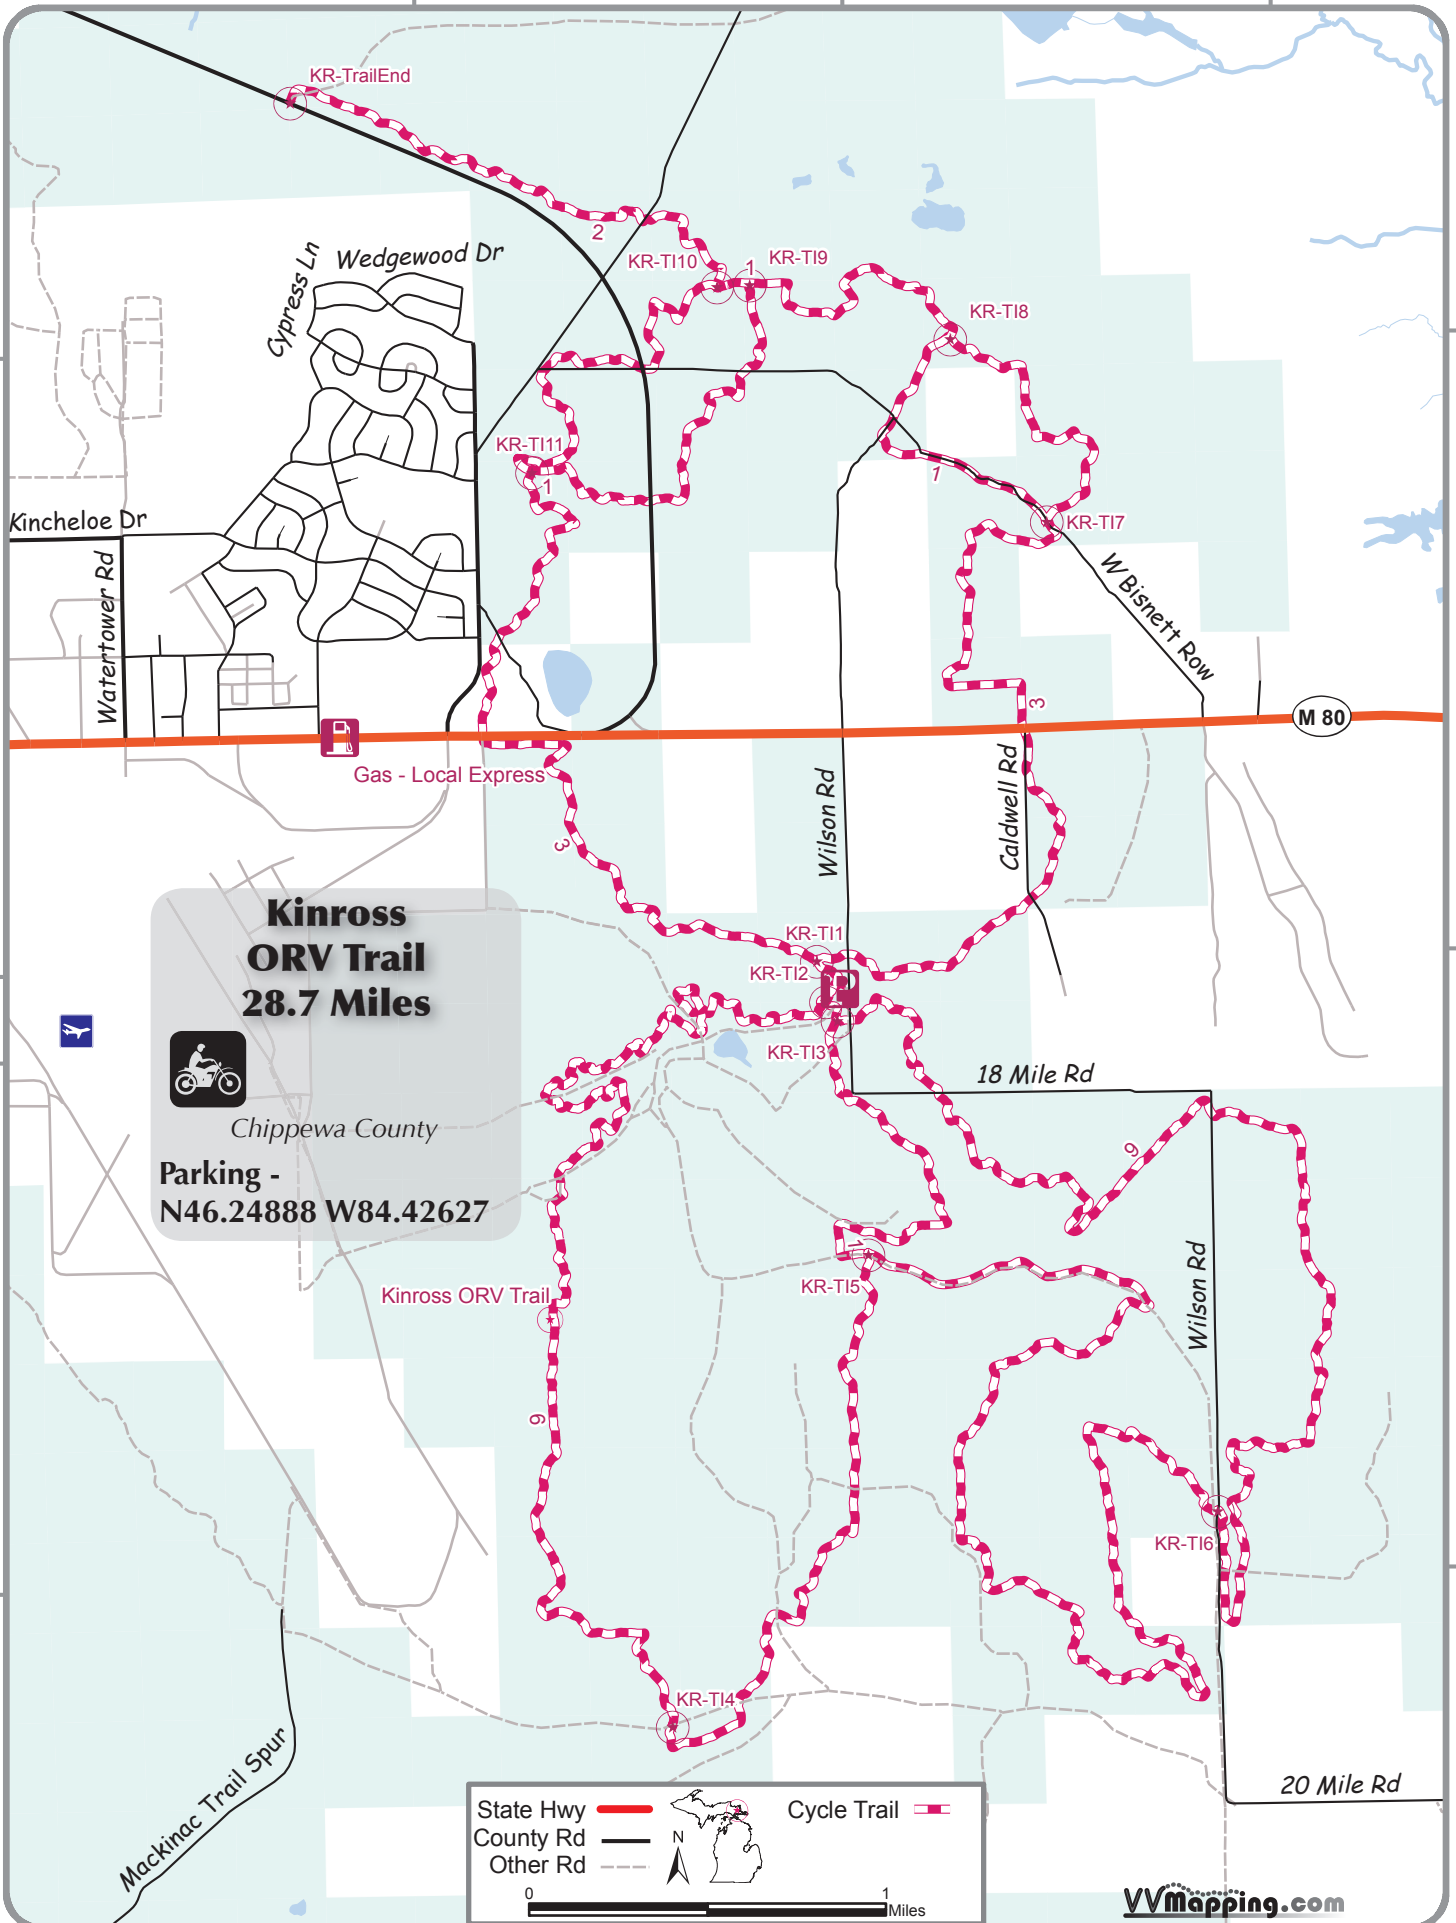

84.45° W

84.425° W

84.4° W

46.275° N

46.275° N

46.25° N

46.25° N

46.225° N

46.225° N

**Kinross
ORV Trail
28.7 Miles**

Chippewa County

**Parking -
N46.24888 W84.42627**

State Hwy  County Rd  Other Rd 

Cycle Trail 

0  1 Miles

VVMapping.com