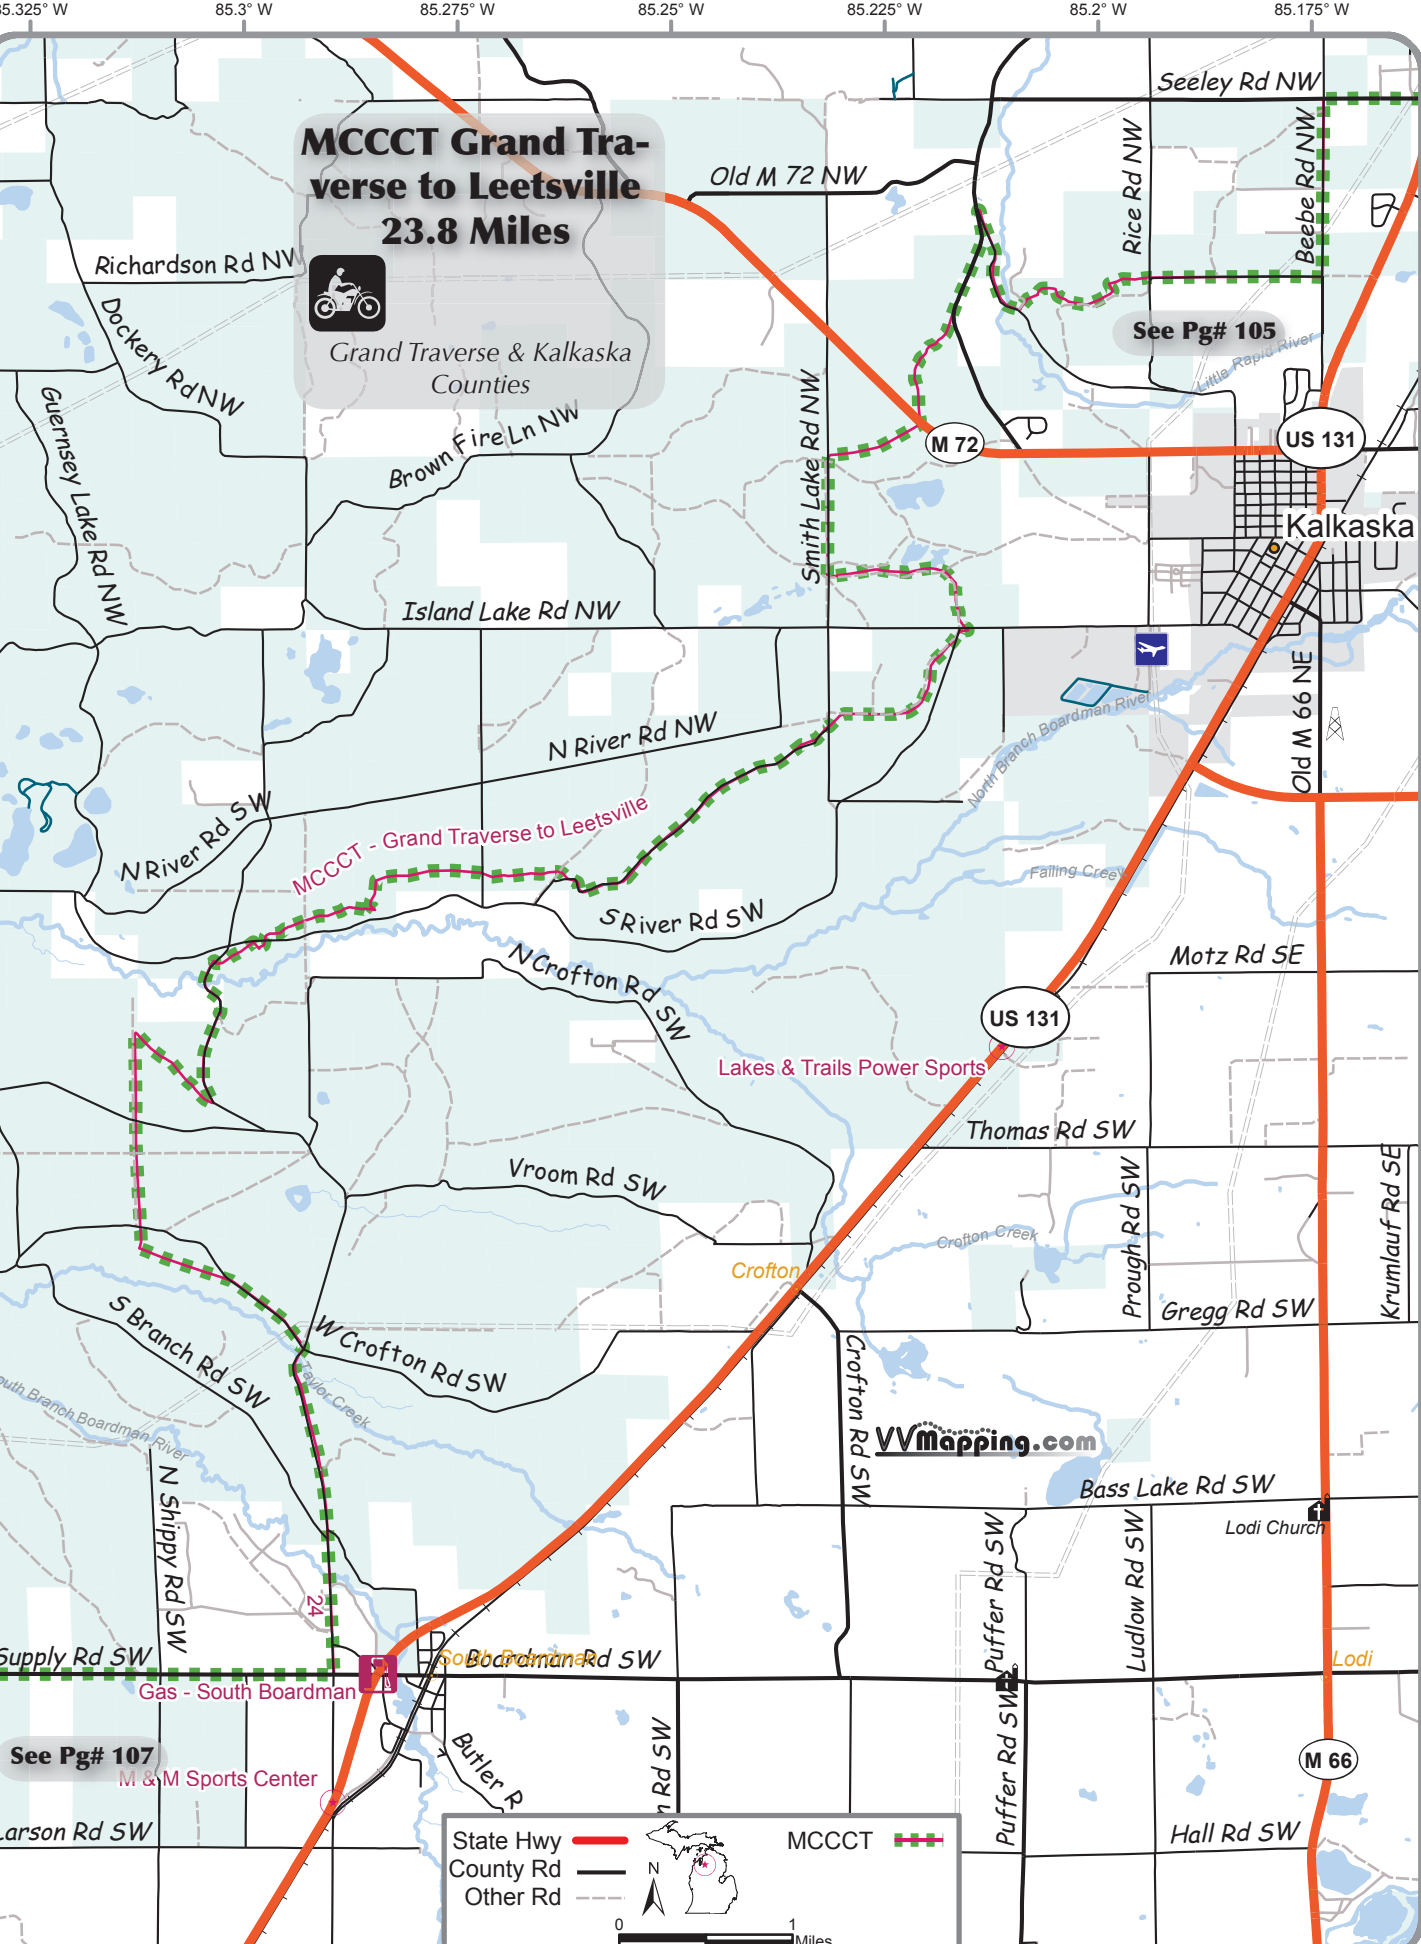

MCCCT Grand Traverse to Leetsville
23.8 Miles

Grand Traverse & Kalkaska Counties

See Pg# 105

State Hwy County Rd Other Rd

MCCCT

0 1 Miles

See Pg# 107

M & M Sports Center