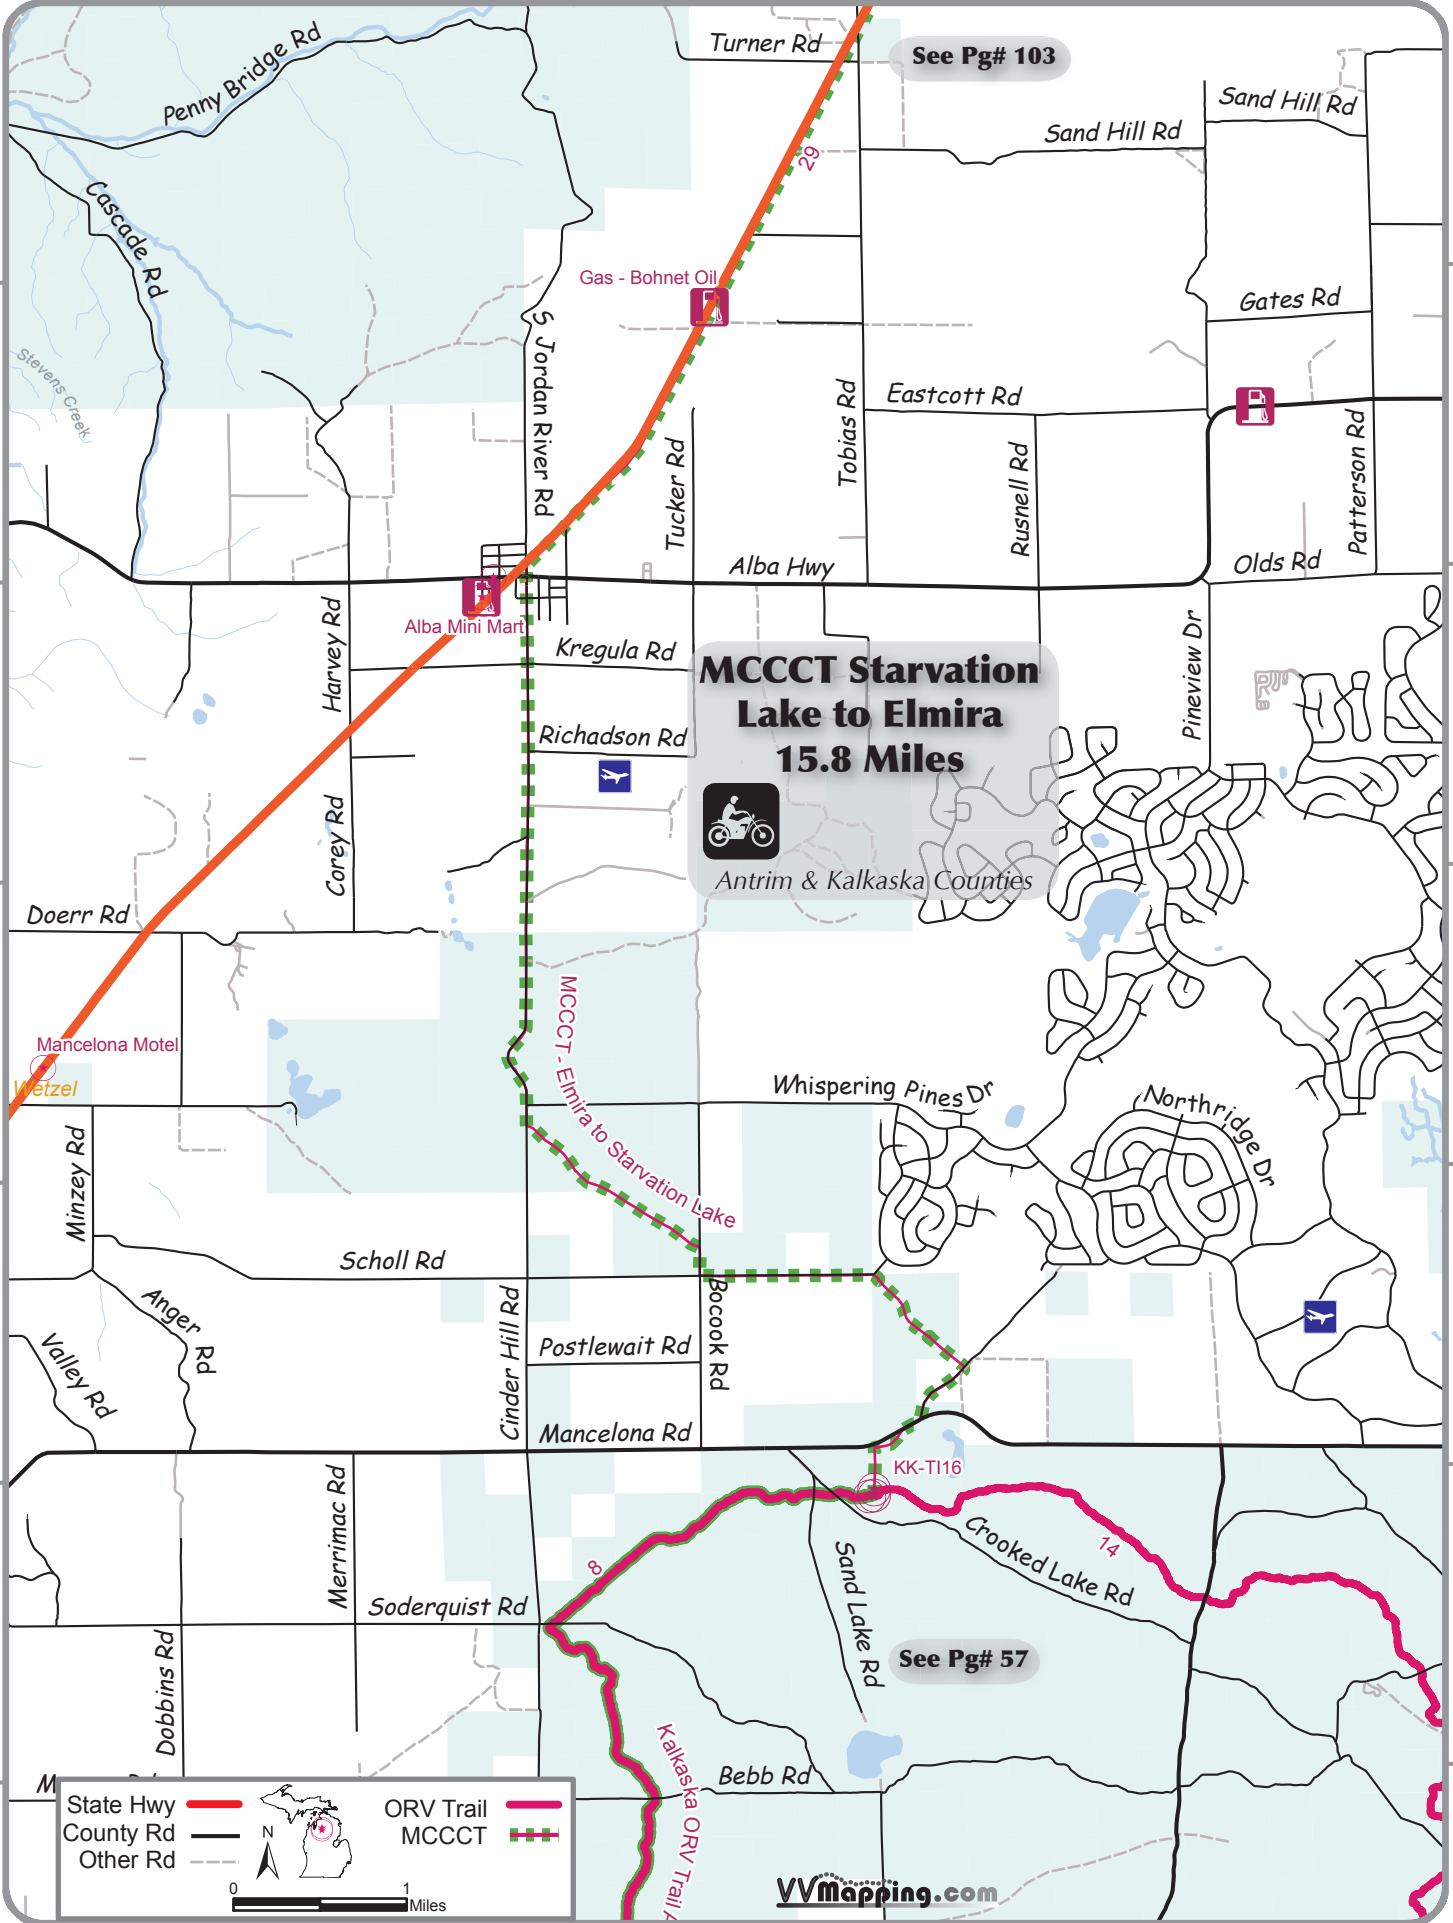

85.025° W 85° W 84.975° W 84.95° W 84.925° W 84.9° W 84.875° W

44.875° N 44.9° N 44.925° N 44.95° N 44.975° N 45° N

44.875° N 44.9° N 44.925° N 44.95° N 44.975° N 45° N

See Pg# 103

MCCCT Starvation Lake to Elmira
15.8 Miles

Antrim & Kalkaska Counties

See Pg# 57

State Hwy		ORV Trail	
County Rd		MCCCT	
Other Rd			

0 1 Miles

VVmapping.com