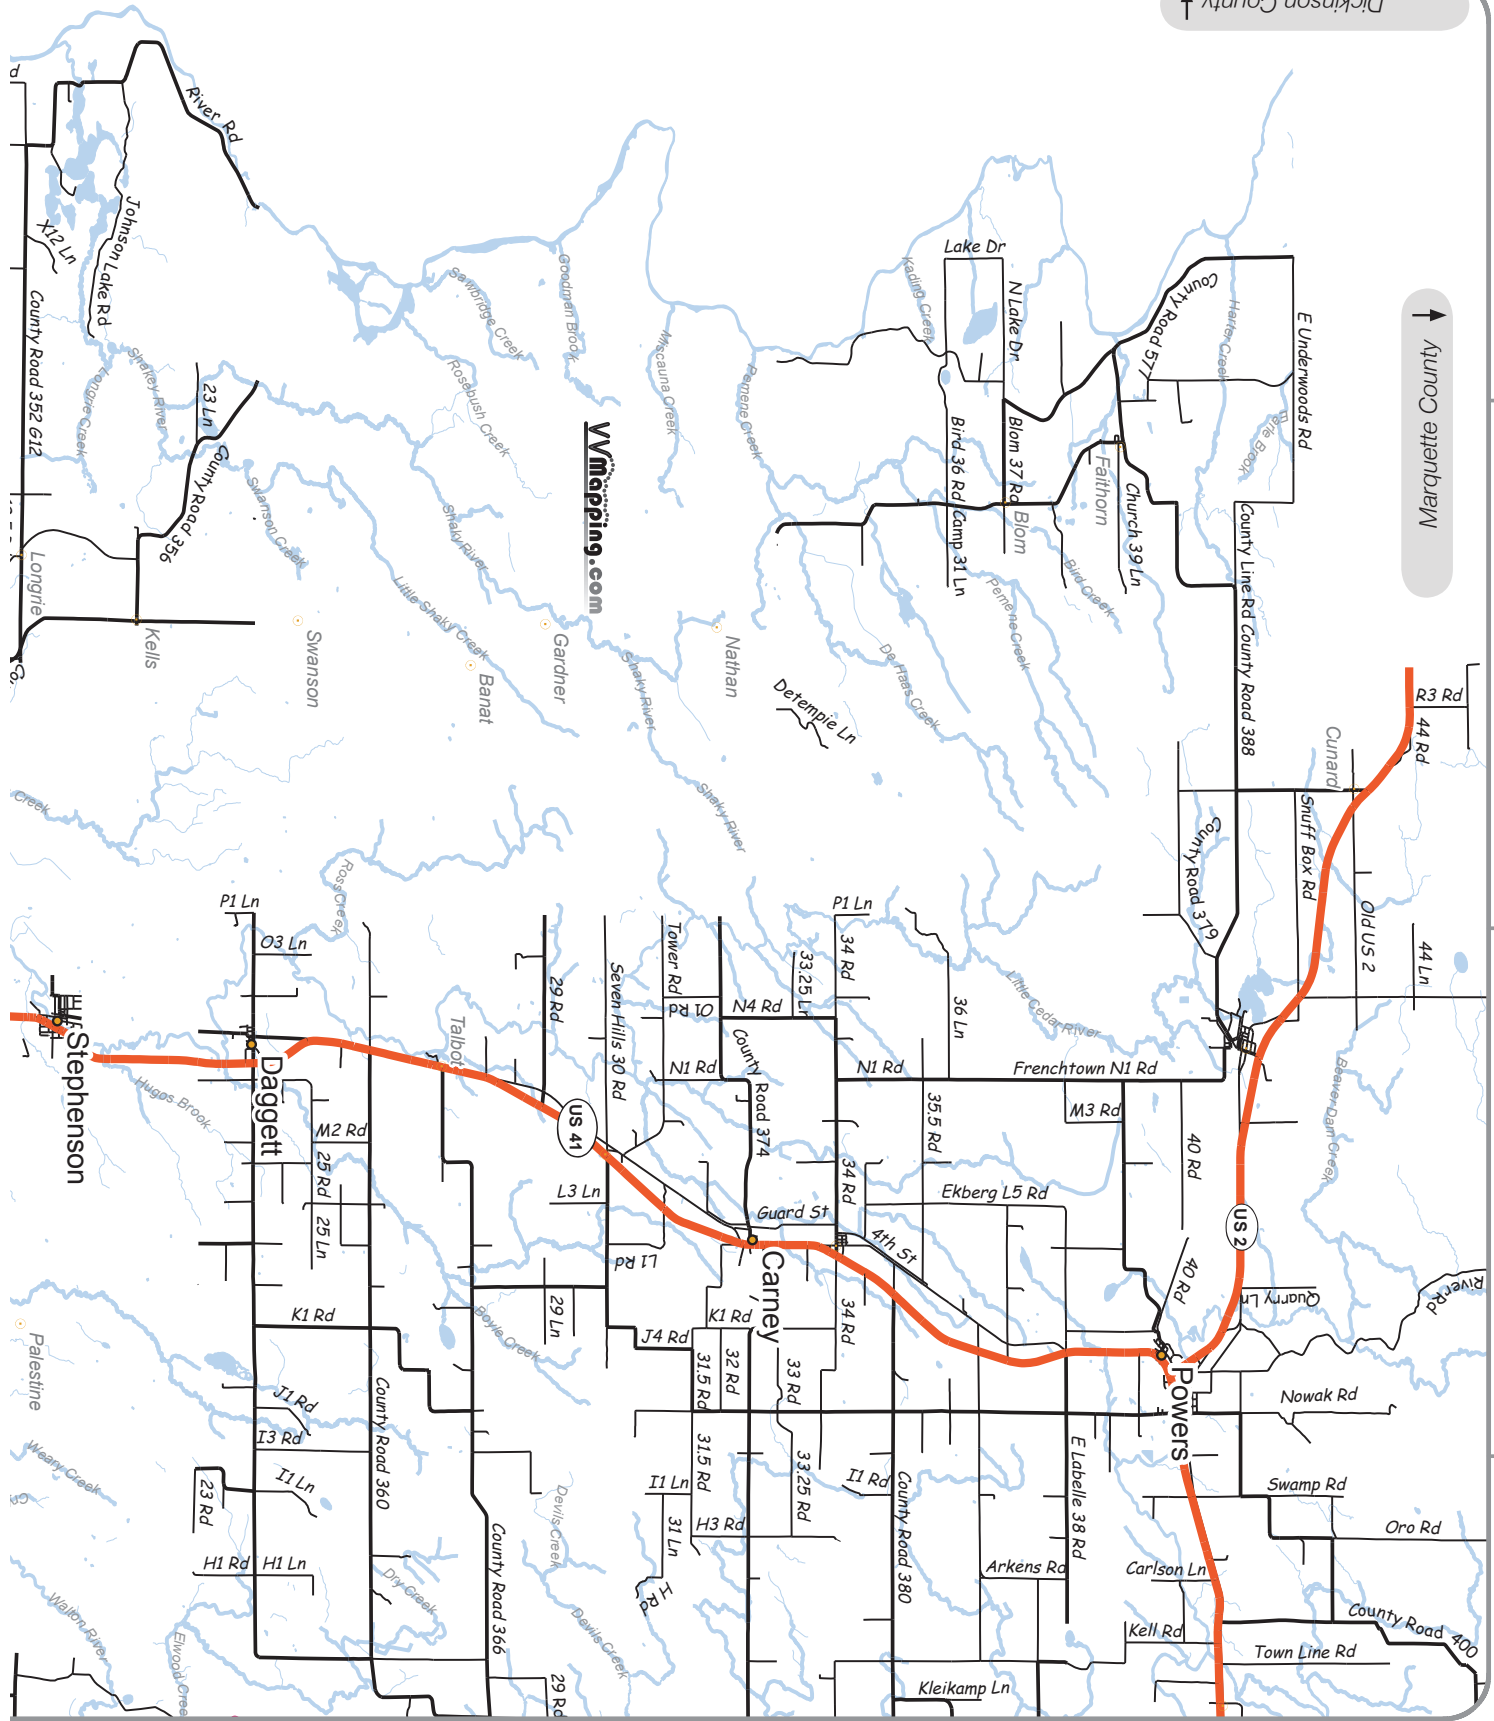

DNR License (ORV Sticker) required.

Menominee County

- State Hwy
- County Rd
- ORV Trail
- ORV Route

0 1 2 Miles

Wisconsin

Delta County

Dickinson County

Marquette County