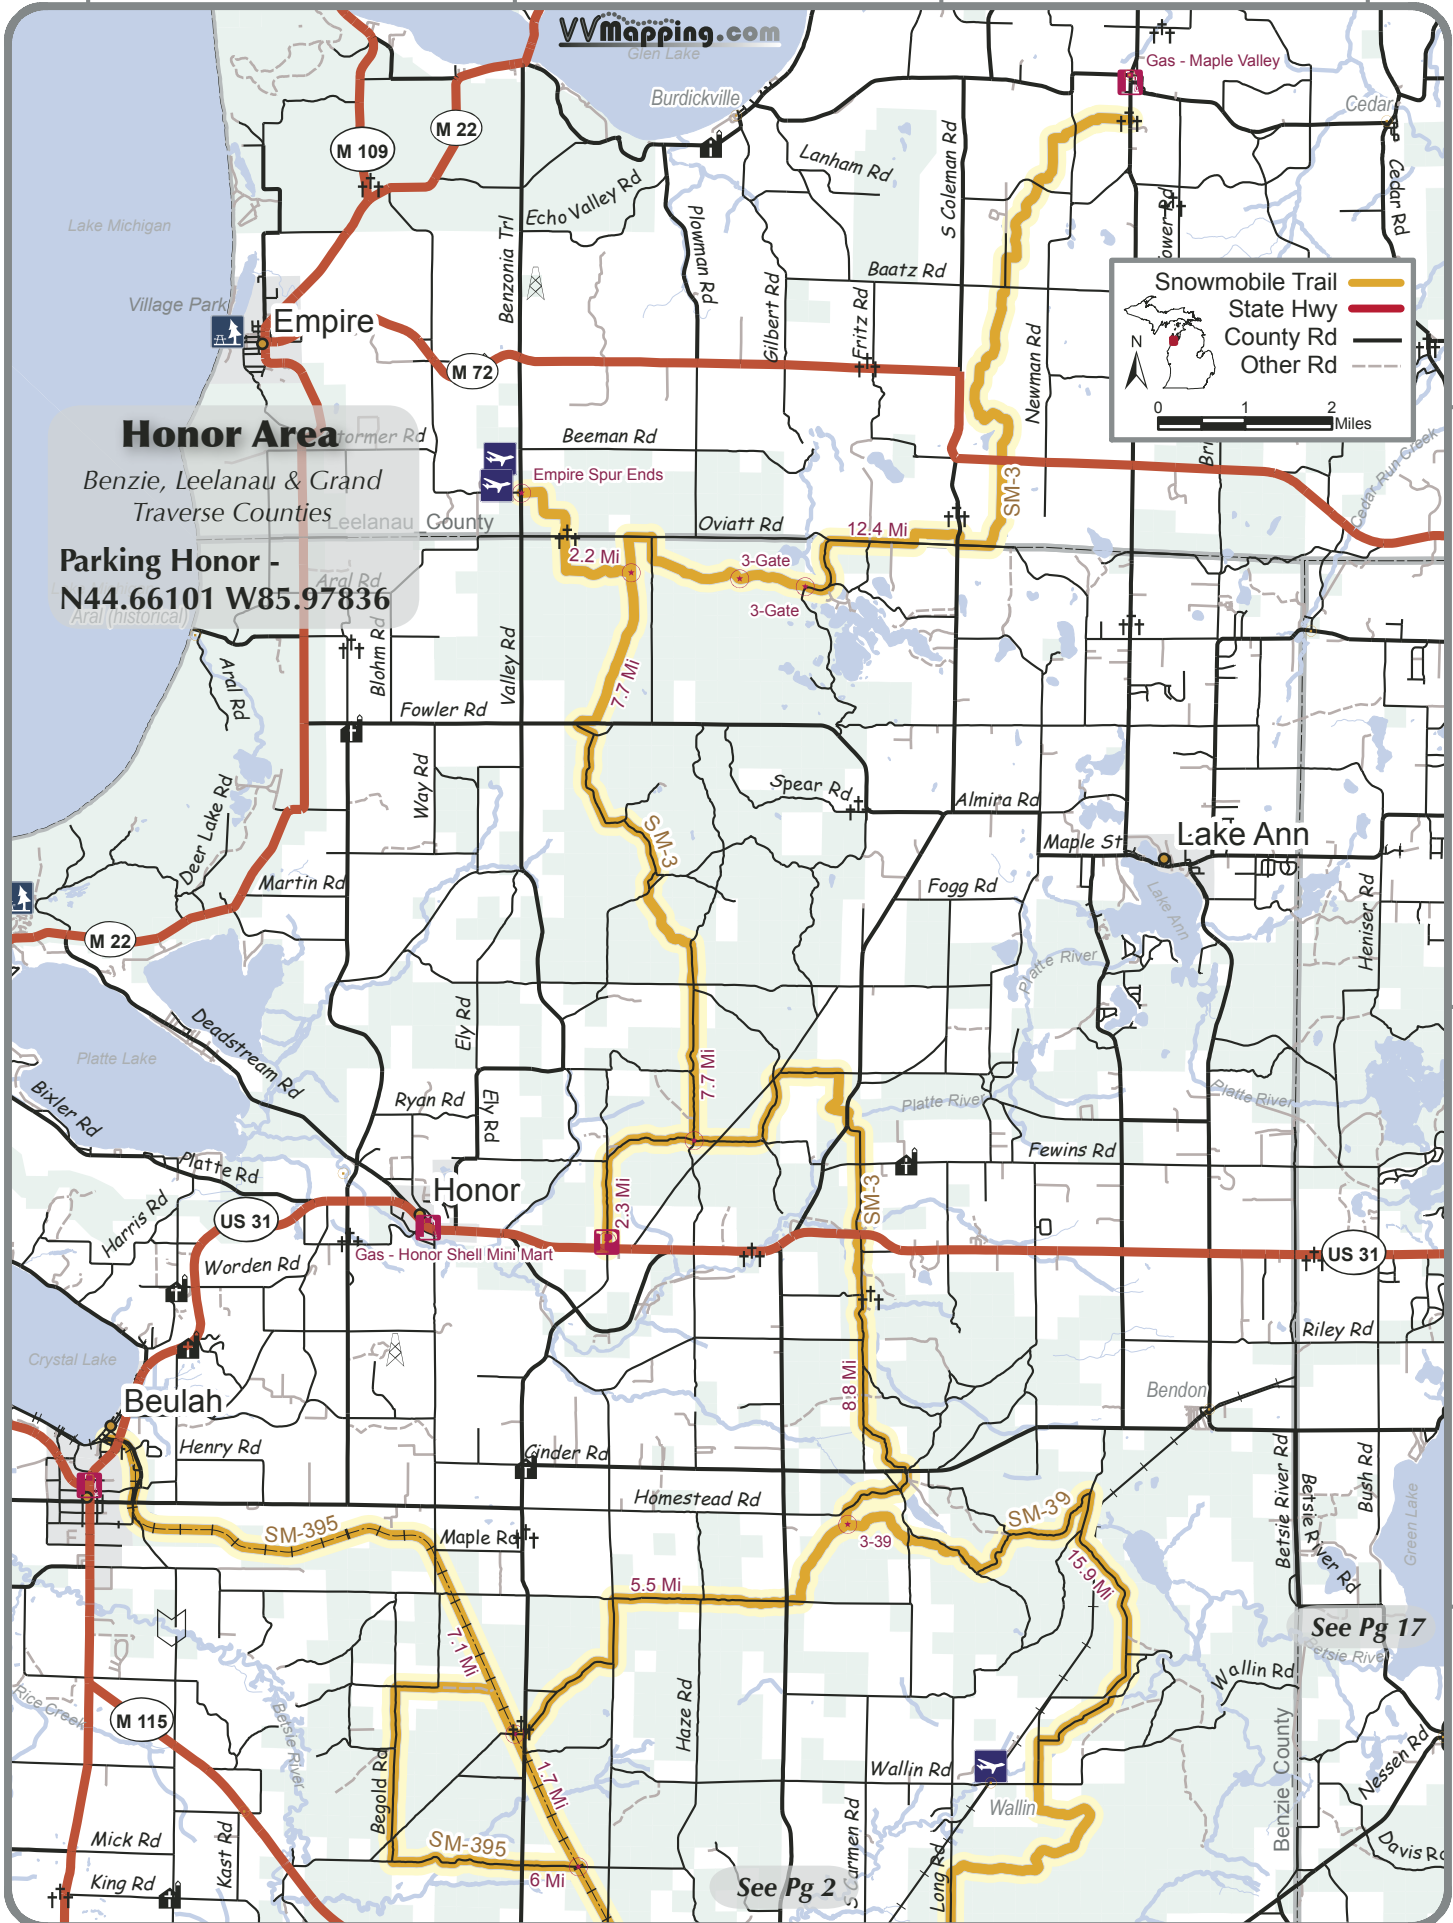

Snowmobile Trail 

State Hwy 

County Rd 

Other Rd 

Honor Area

Benzie, Leelanau & Grand Traverse Counties

Parking Honor -
N44.66101 W85.97836

See Pg 17