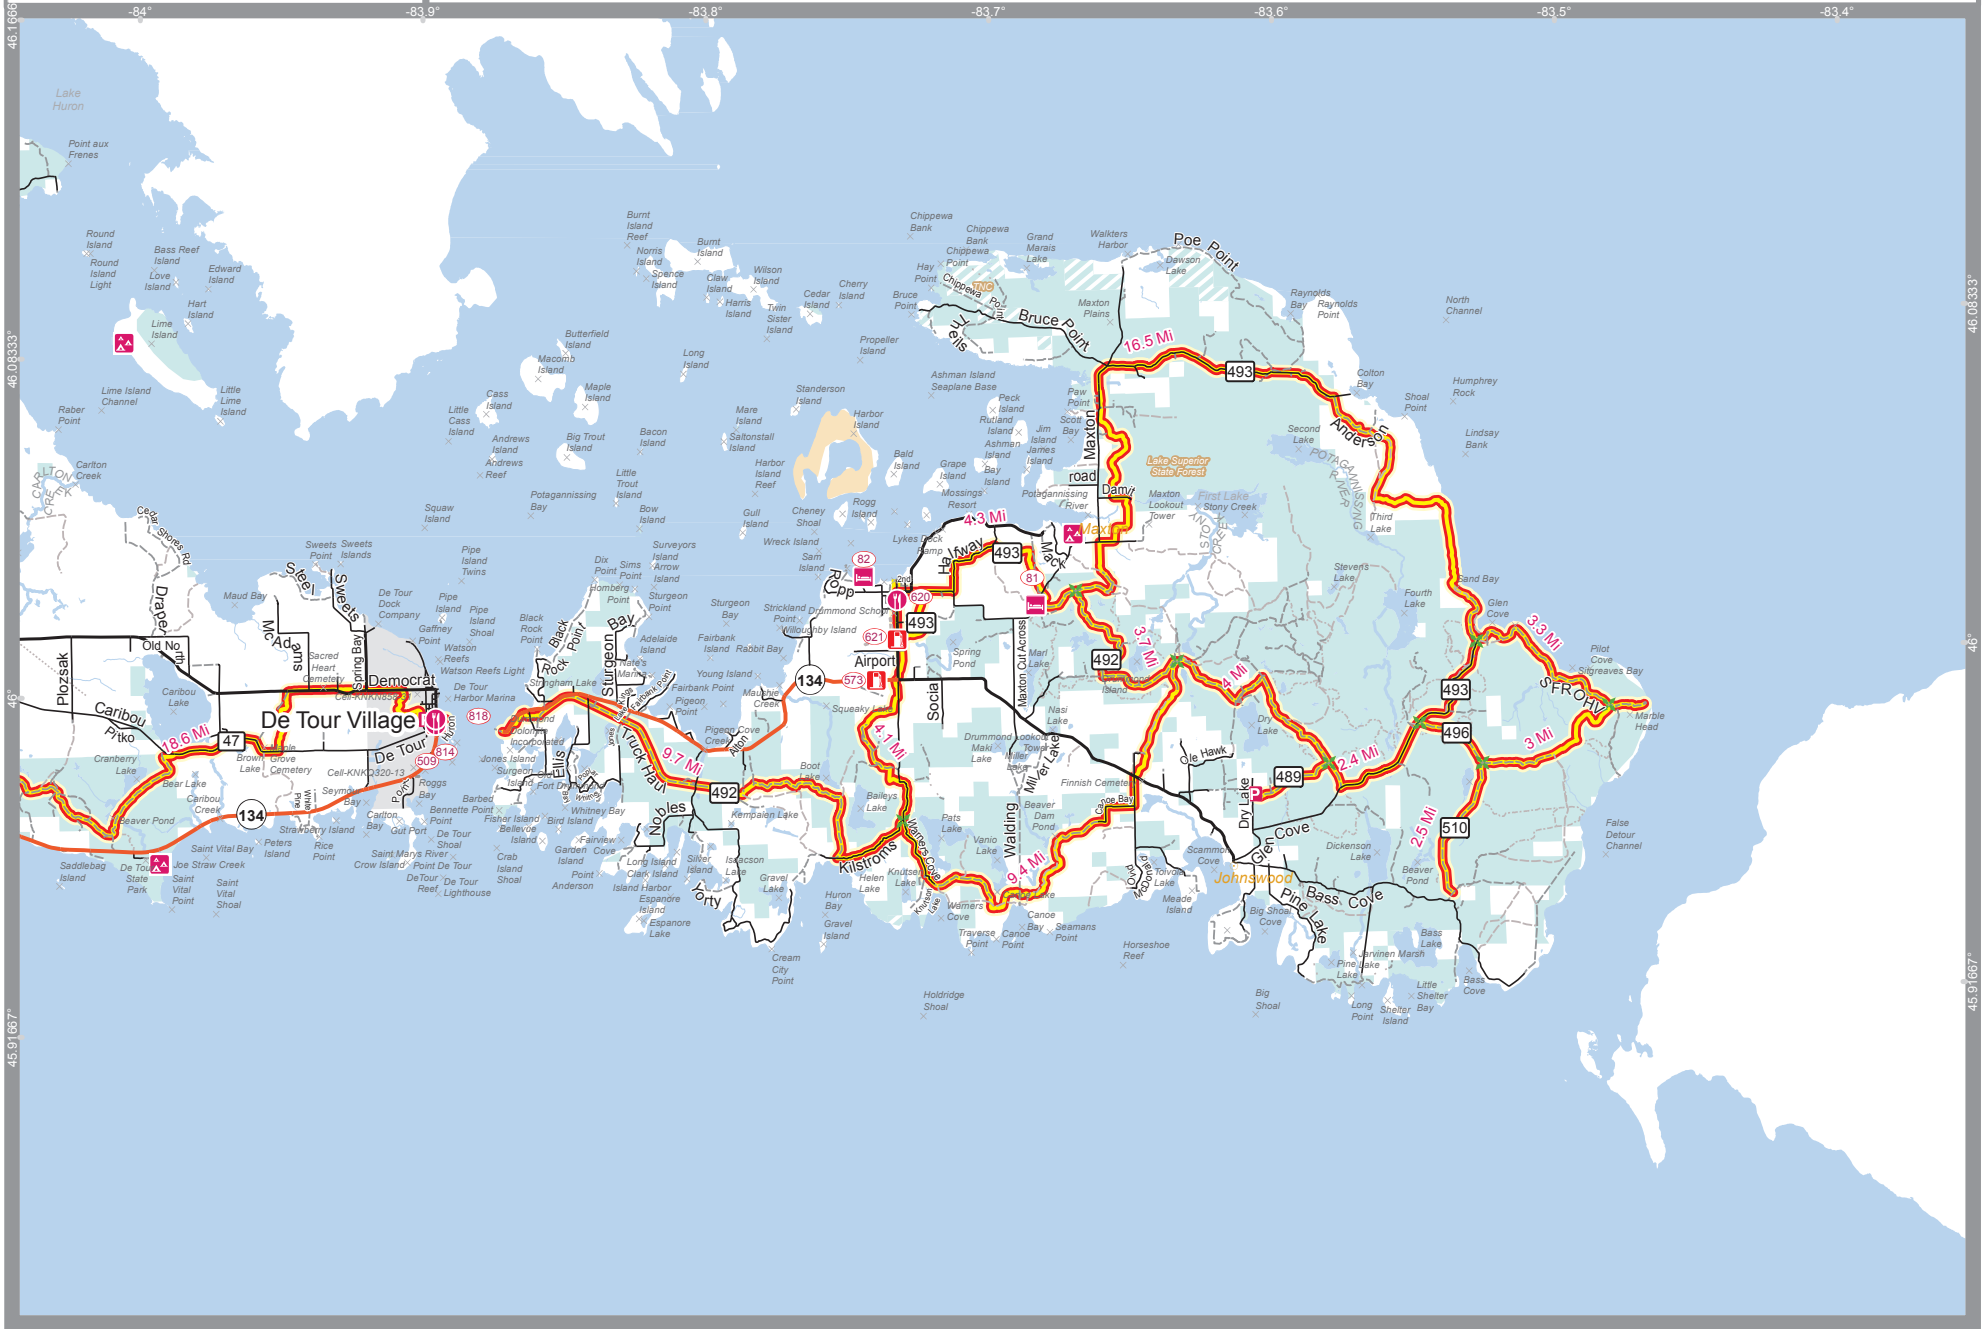

- Snowmobile Trail
- Highway
- County Road
- Other Road
- County Border
- State Land
- USFS Land
- Commercial Forest

- (81) Lodging - Drummond Island Resort & Rentals
- (82) Lodging - Drummond Island Yacht Haven Inc
- (509) Gas - Detour Shell
- (573) Gas - Drummond
- (620) Food - Bear Track Inn
- (621) Gas - Drummond Alt
- (814) Food - Fishers
- (818) Food - DeTour Village Inn

(1090) Camping - WaWen Resort

46.1667
46.08333
46
45.91667