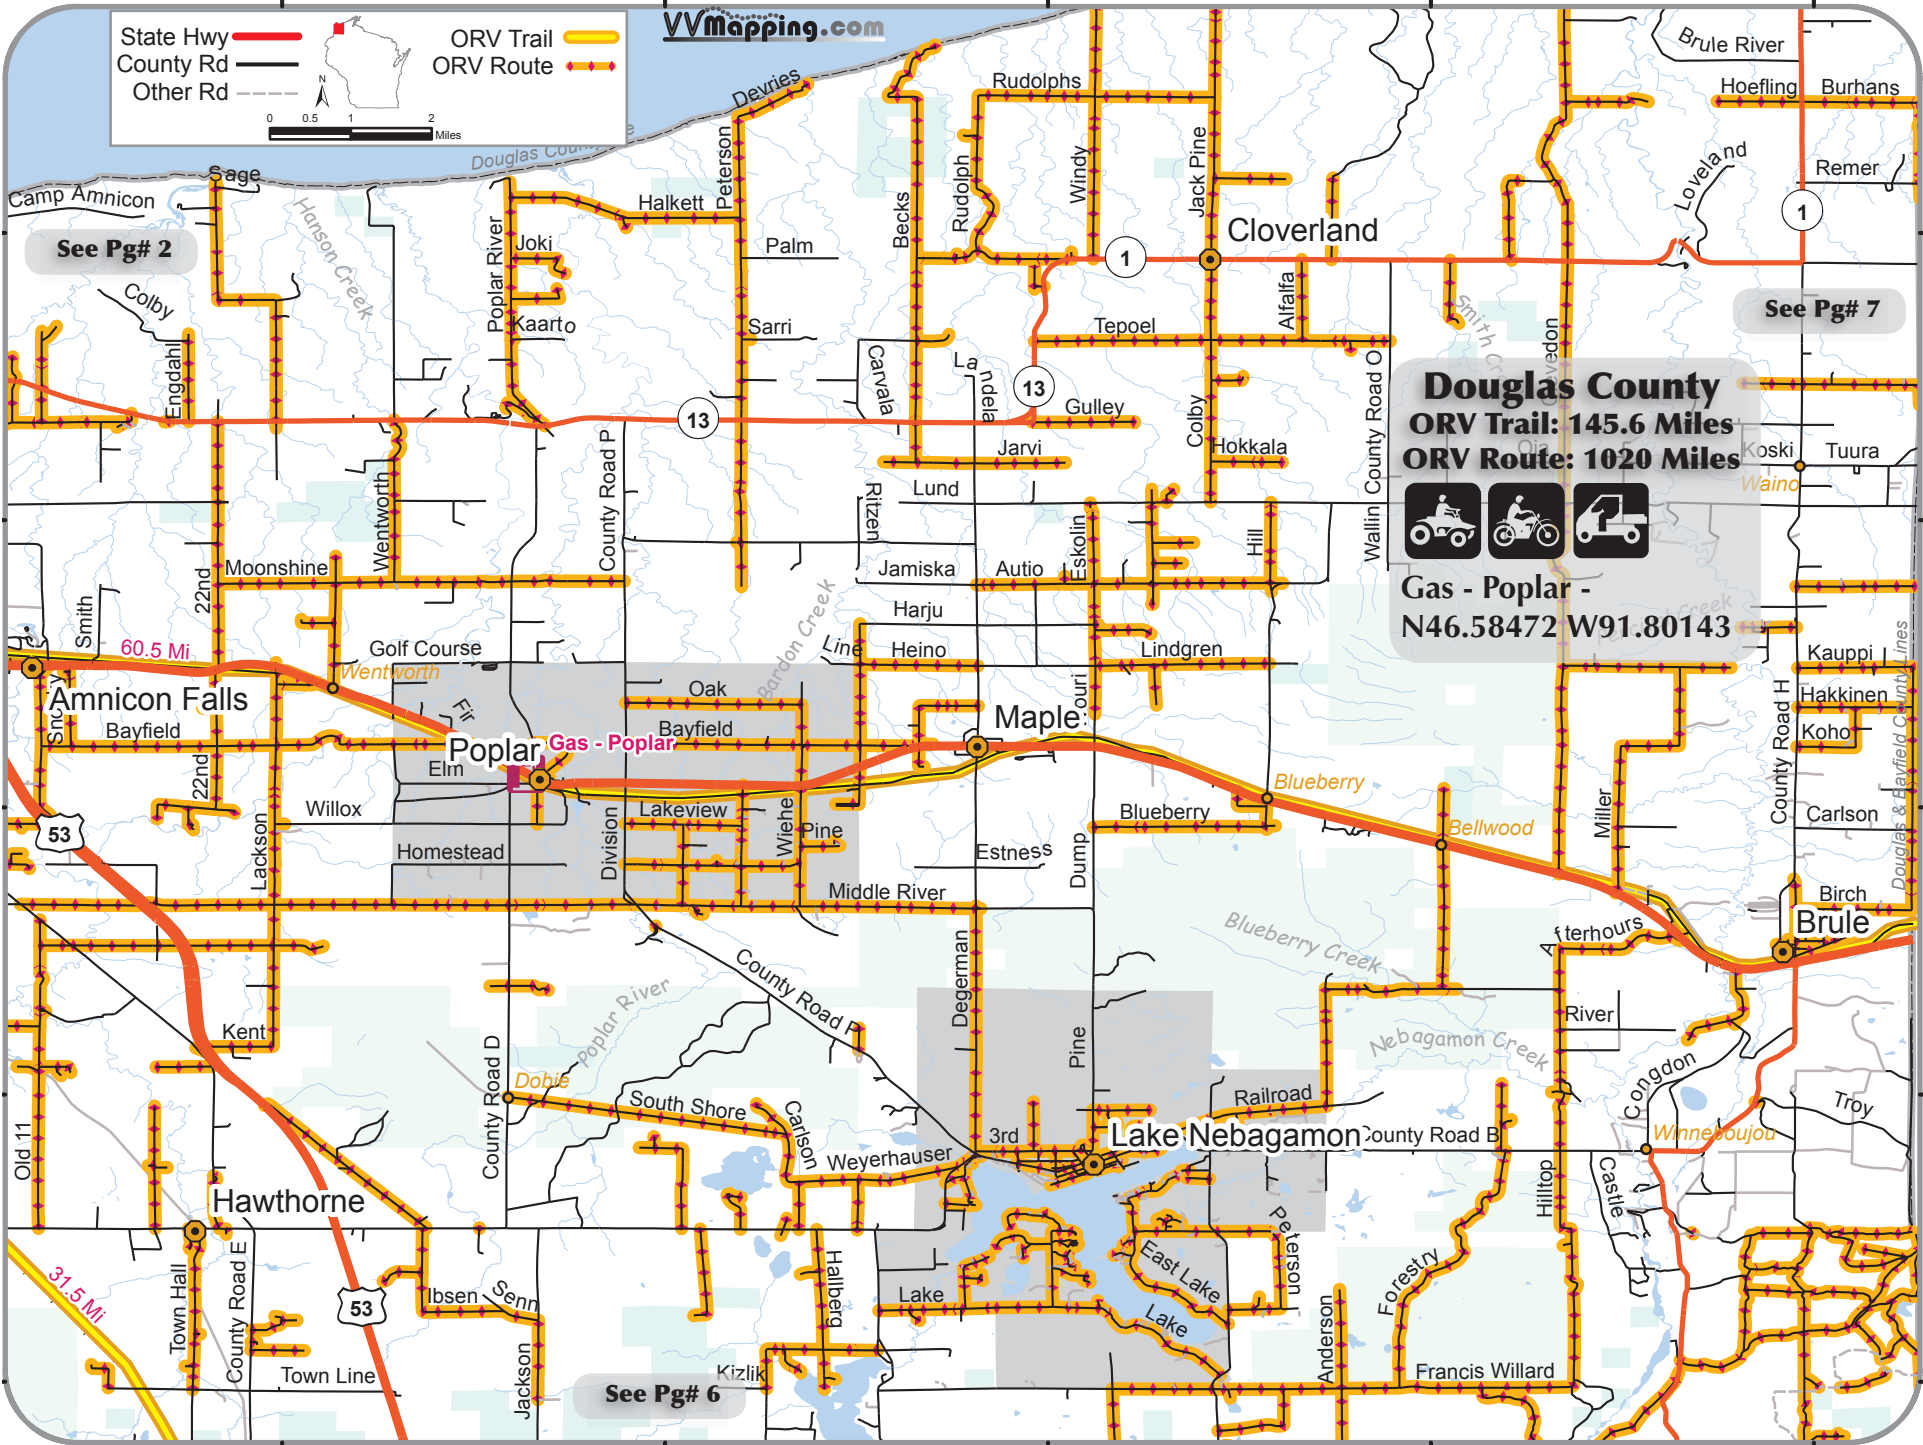

-91 845168 -91 776640 -91 708112 -91 639584 -91 571056

State Hwy  County Rd  Other Rd 

ORV Trail  ORV Route 

VVmapping.com

See Pg# 2

See Pg# 7

Douglas County
ORV Trail: 145.6 Miles
ORV Route: 1020 Miles

Gas - Poplar -
 N46.58472 W91.80143

60.5 Mi

53

31.5 Mi

53

See Pg# 6

-91 845168 -91 776640 -91 708112 -91 639584 -91 571056

46 681480
46 650084
46 576888
46 527292
46 475896