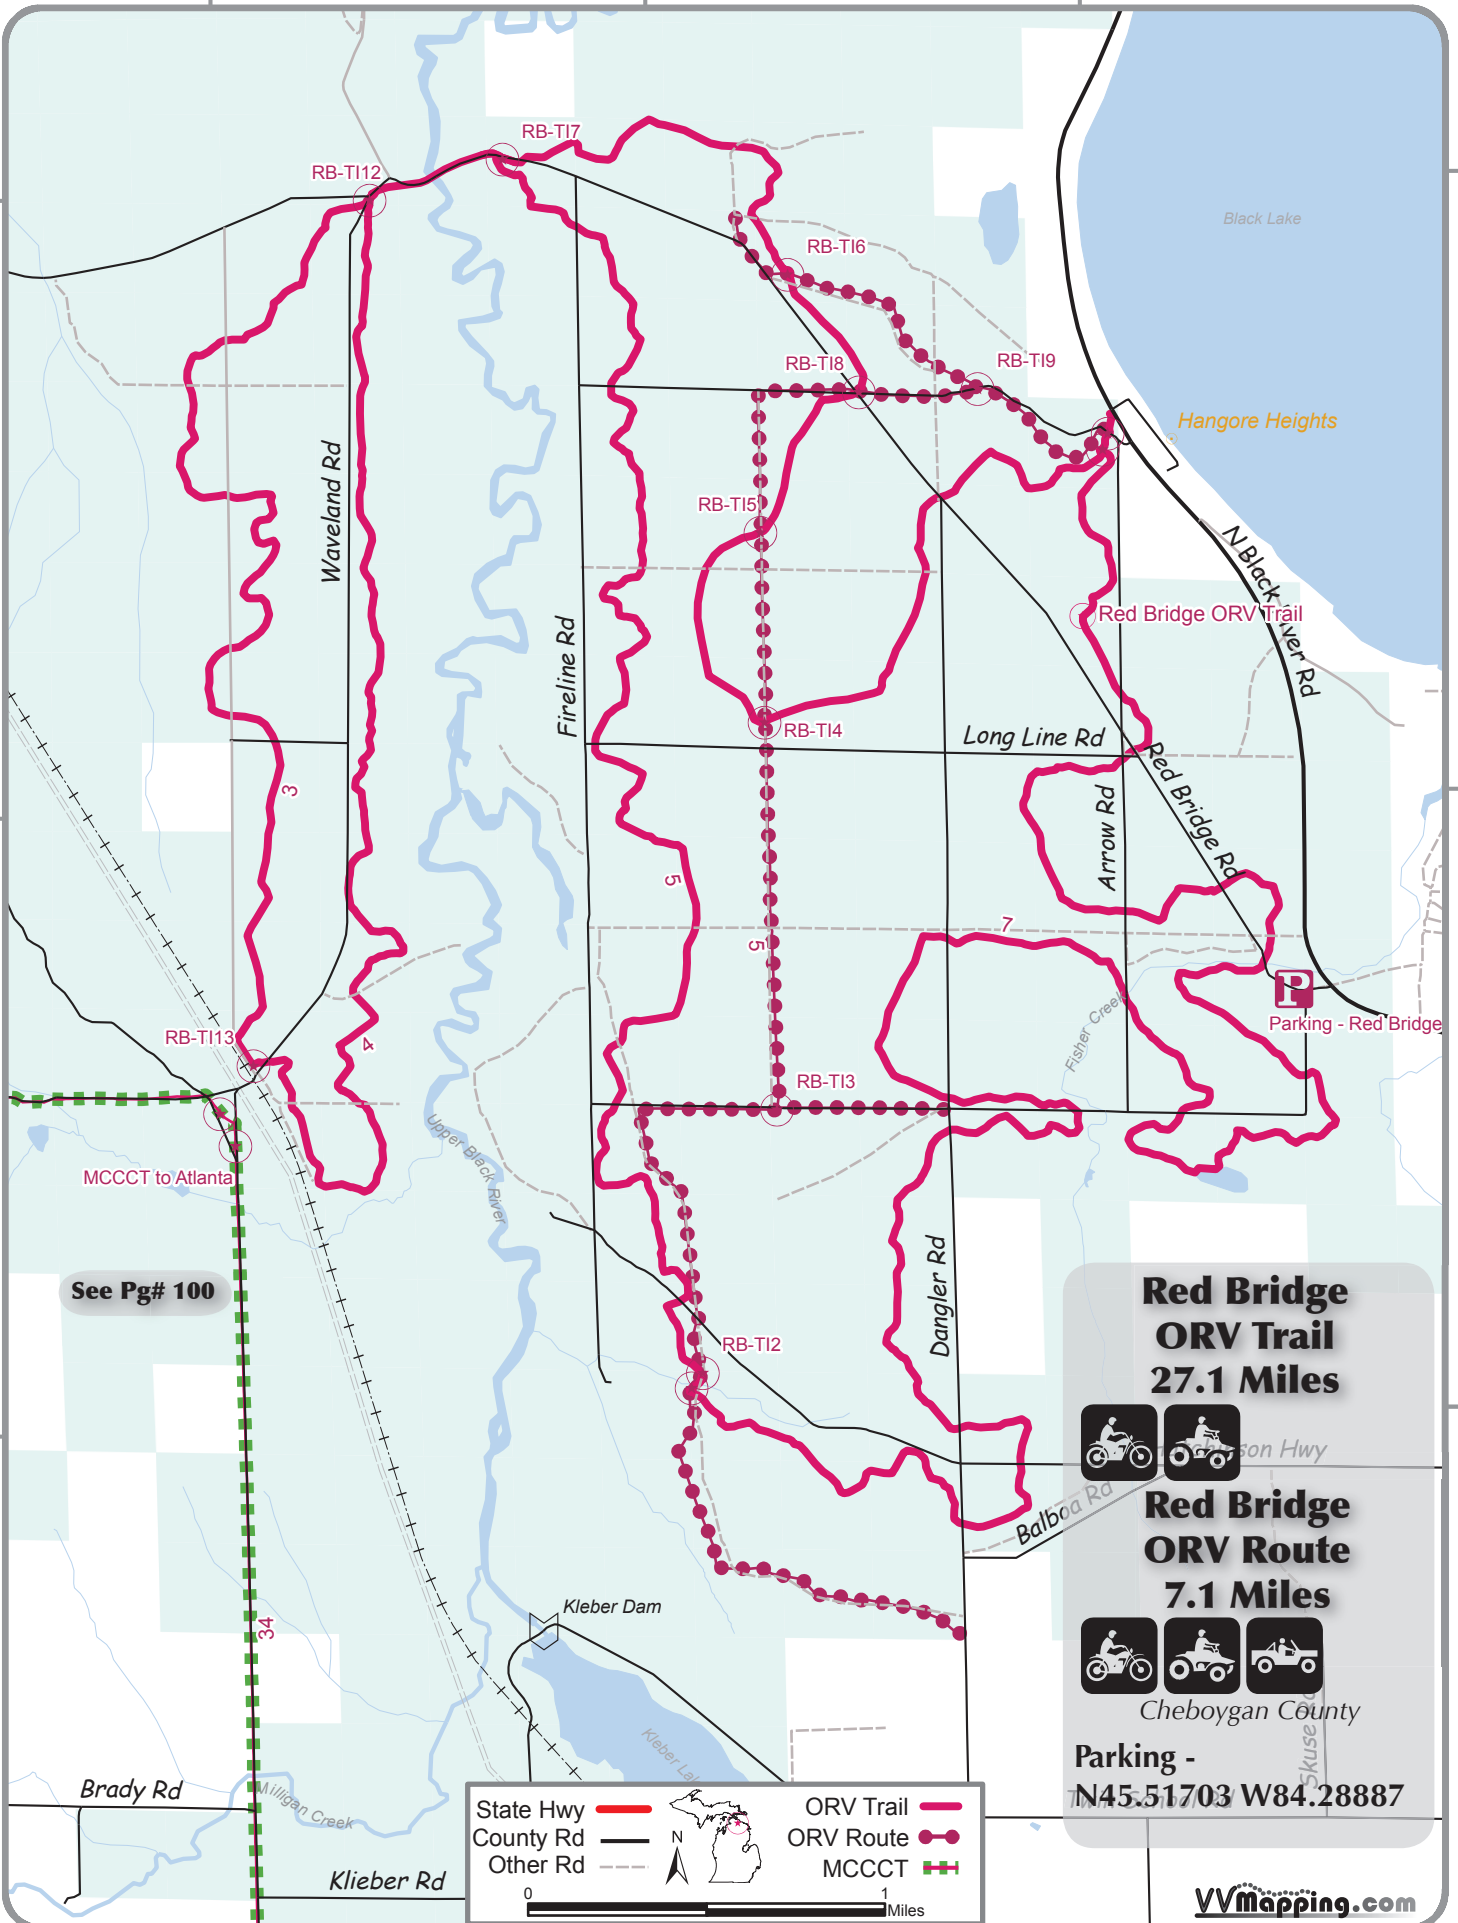

84.35° W

84.325° W

84.3° W

45.45° N

45.45° N

45.425° N

45.425° N

45.4° N

45.4° N

See Pg# 100

**Red Bridge
ORV Trail
27.1 Miles**

**Red Bridge
ORV Route
7.1 Miles**

Cheboygan County

**Parking -
N45.51703 W84.28887**

| | | | |
|-----------|--|-----------|--|
| State Hwy | | ORV Trail | |
| County Rd | | ORV Route | |
| Other Rd | | MCCCT | |

0 1 Miles

VVmapping.com