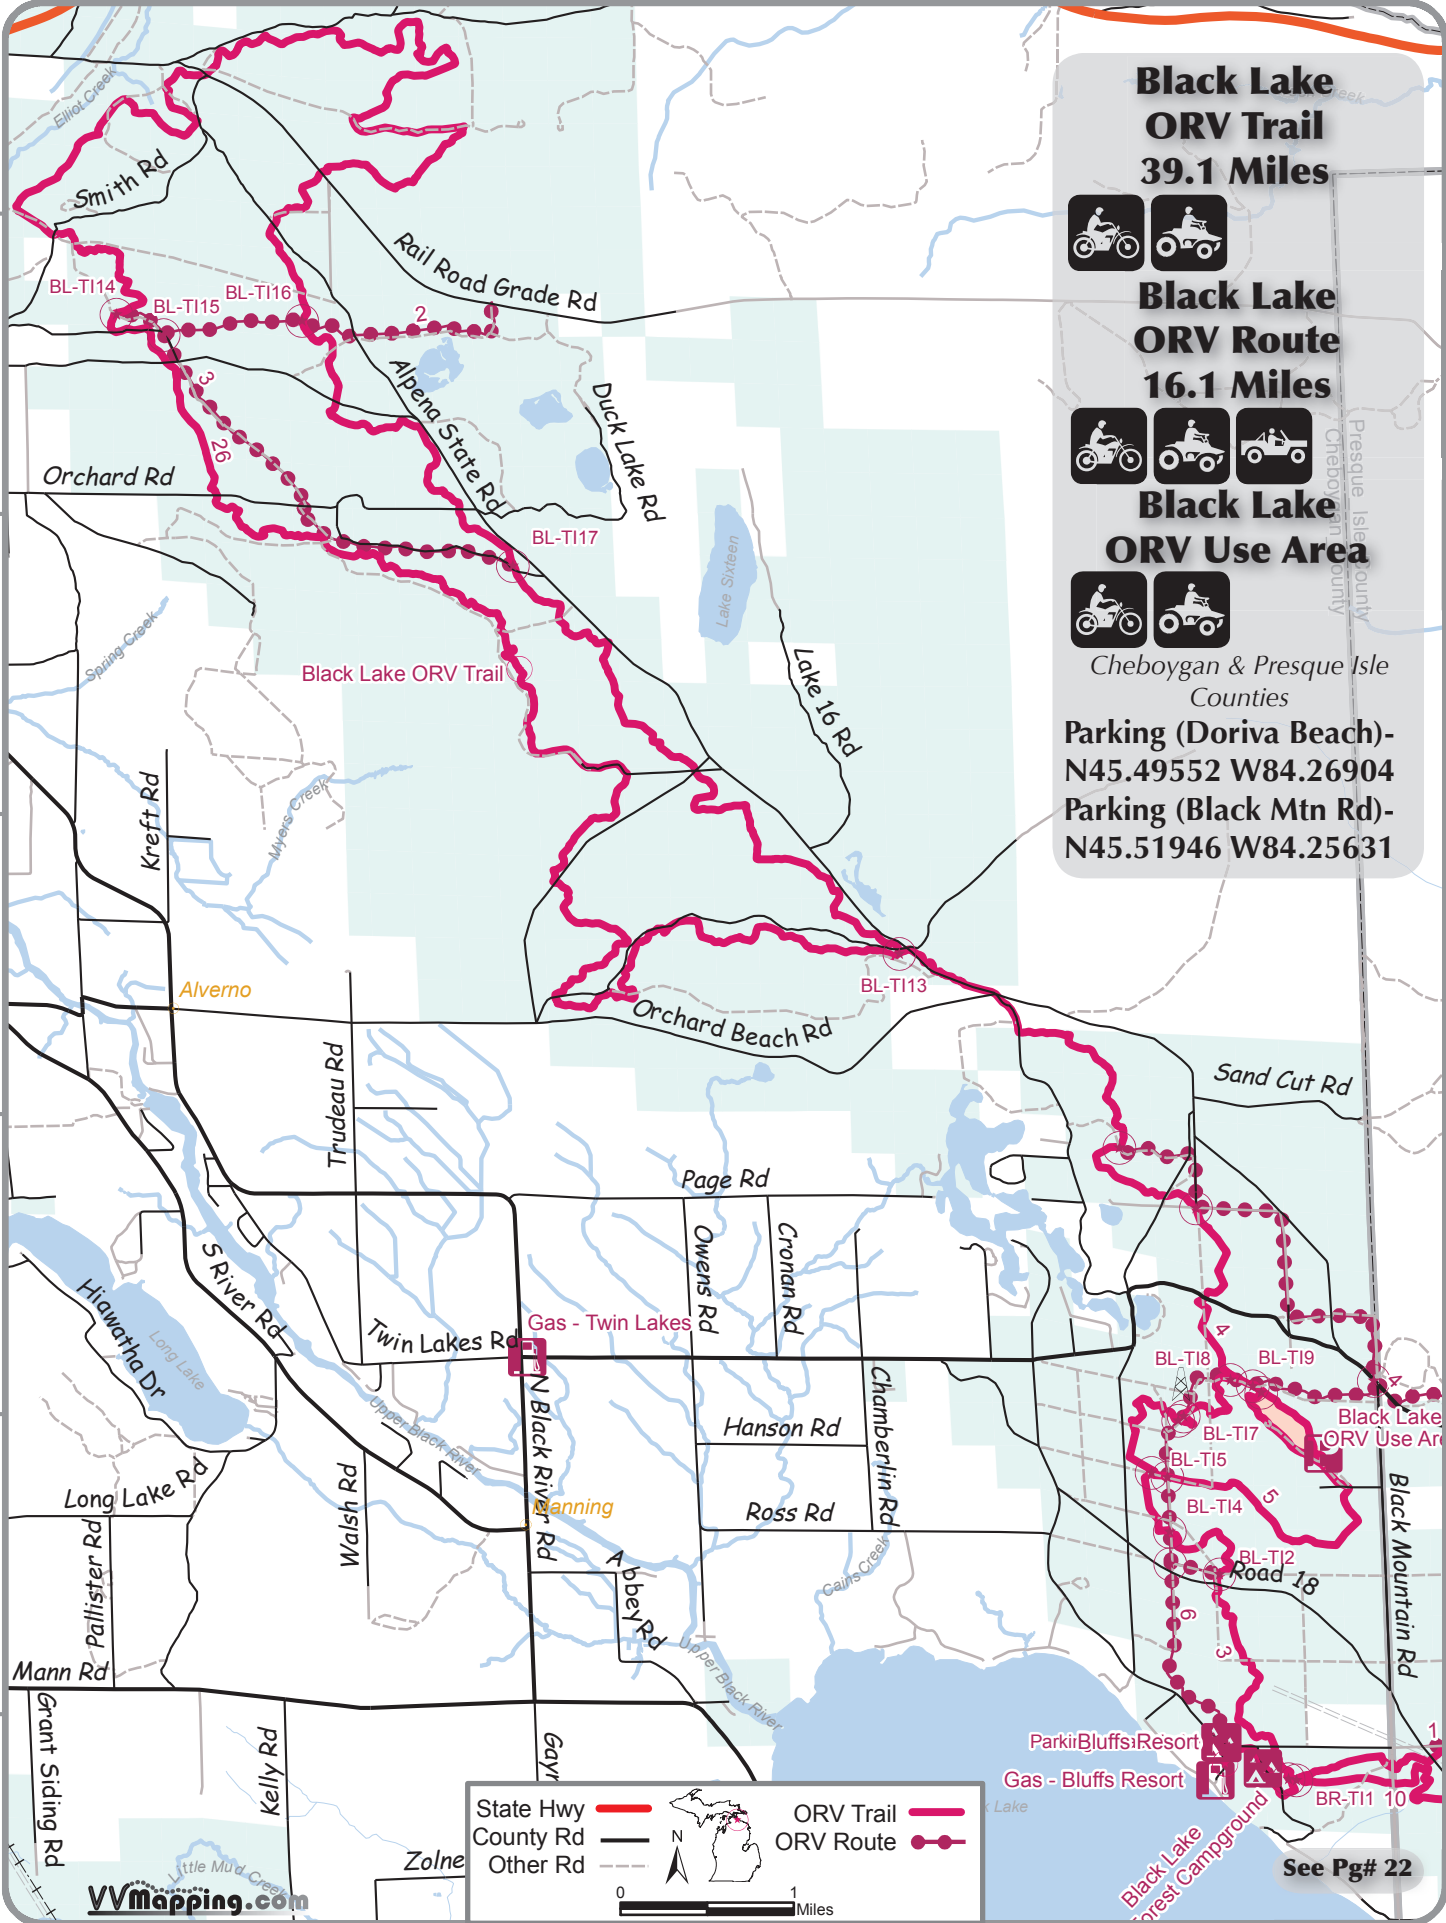

Black Lake ORV Trail
39.1 Miles

Black Lake ORV Route
16.1 Miles

Black Lake ORV Use Area

Cheboygan & Presque Isle Counties

Parking (Doriva Beach)-
 N45.49552 W84.26904

Parking (Black Mtn Rd)-
 N45.51946 W84.25631

State Hwy		ORV Trail	
County Rd		ORV Route	
Other Rd			

0 1 Miles

See Pg# 22