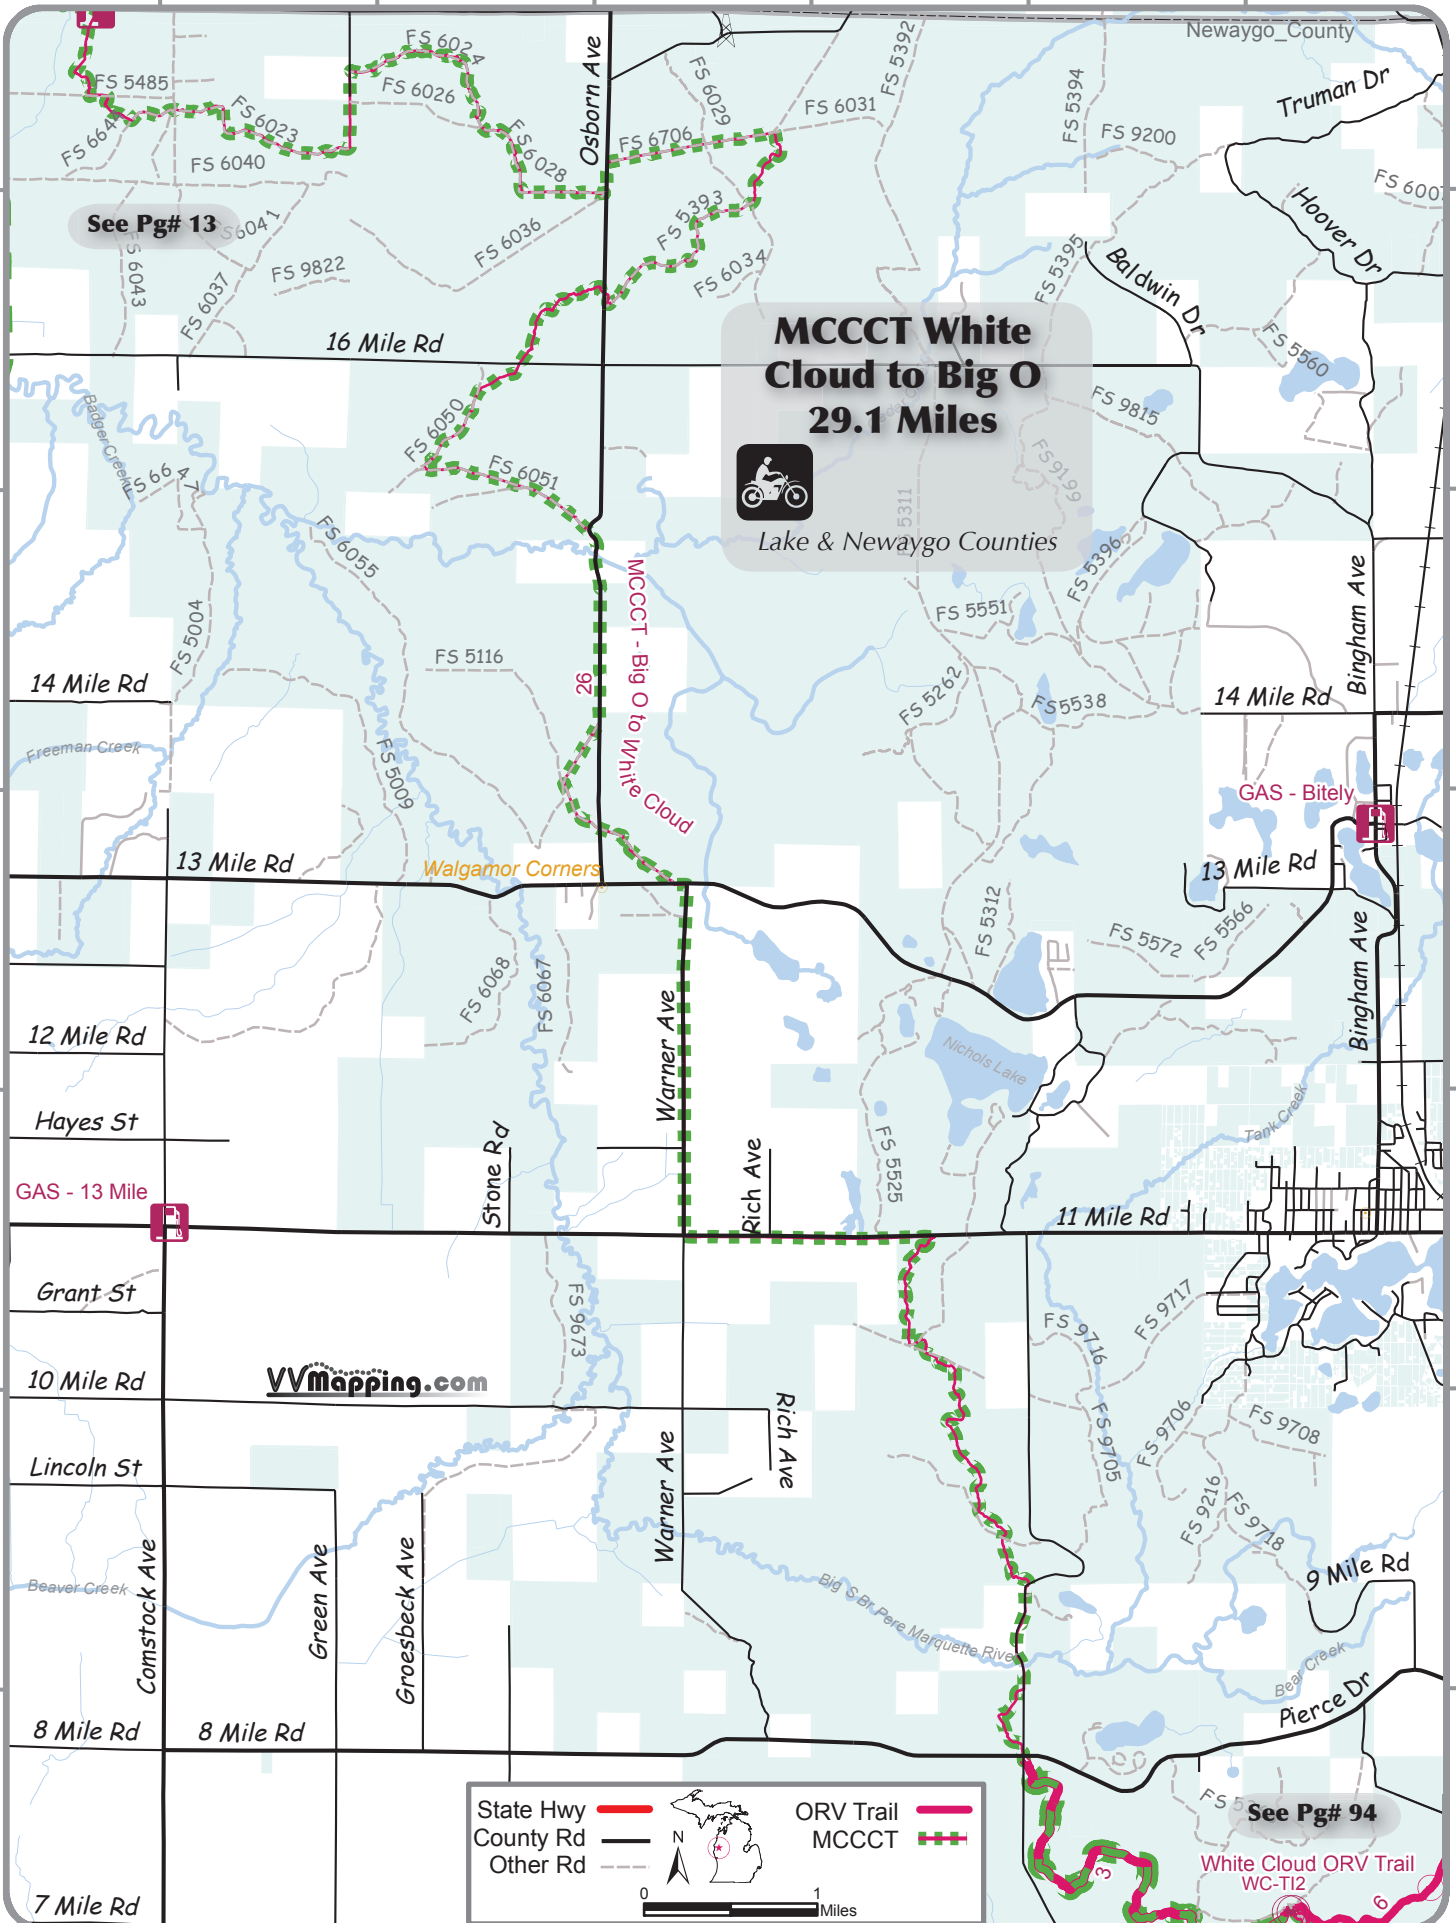

43.8° N

43.775° N

43.75° N

43.725° N

43.7° N

43.675° N

43.8° N

43.775° N

43.75° N

43.725° N

43.7° N

43.675° N

See Pg# 13

**MCCCT White
Cloud to Big O
29.1 Miles**

Lake & Newaygo Counties

GAS - Bitely

GAS - 13 Mile

VVMapping.com

See Pg# 94

White Cloud ORV Trail
WC-T12

State Hwy		ORV Trail	
County Rd		MCCCT	
Other Rd			

0 1 Miles