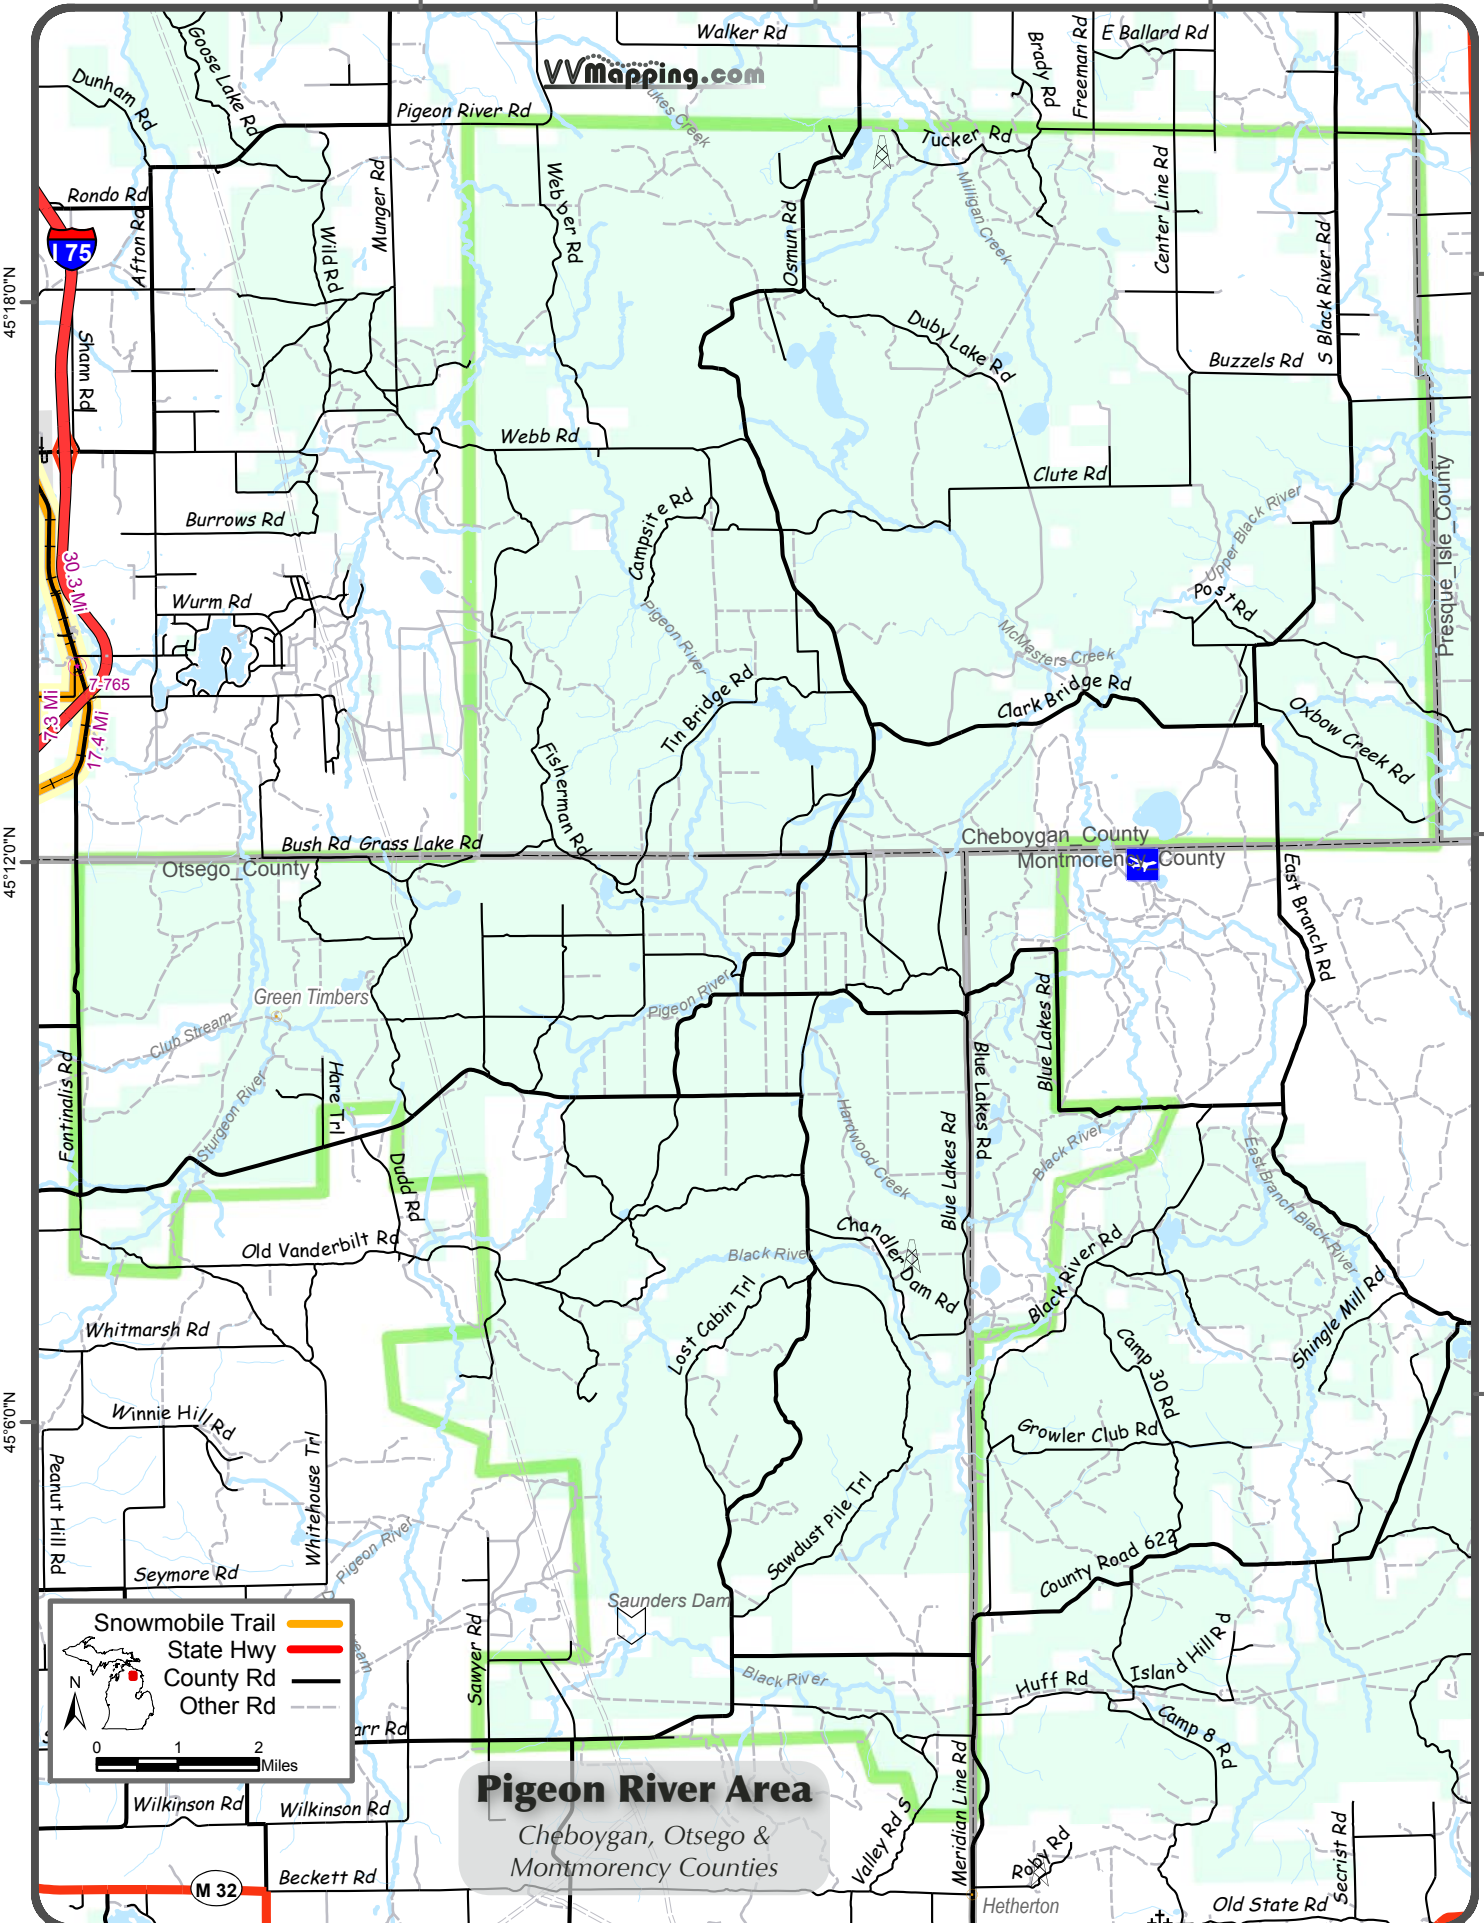

84°30'0"W

84°24'0"W

84°18'0"W

45°18'0"N

45°18'0"N

45°12'0"N

45°12'0"N

45°6'0"N

45°6'0"N

Pigeon River Area
 Cheboygan, Otsego & Montmorency Counties

Snowmobile Trail 
 State Hwy 
 County Rd 
 Other Rd 