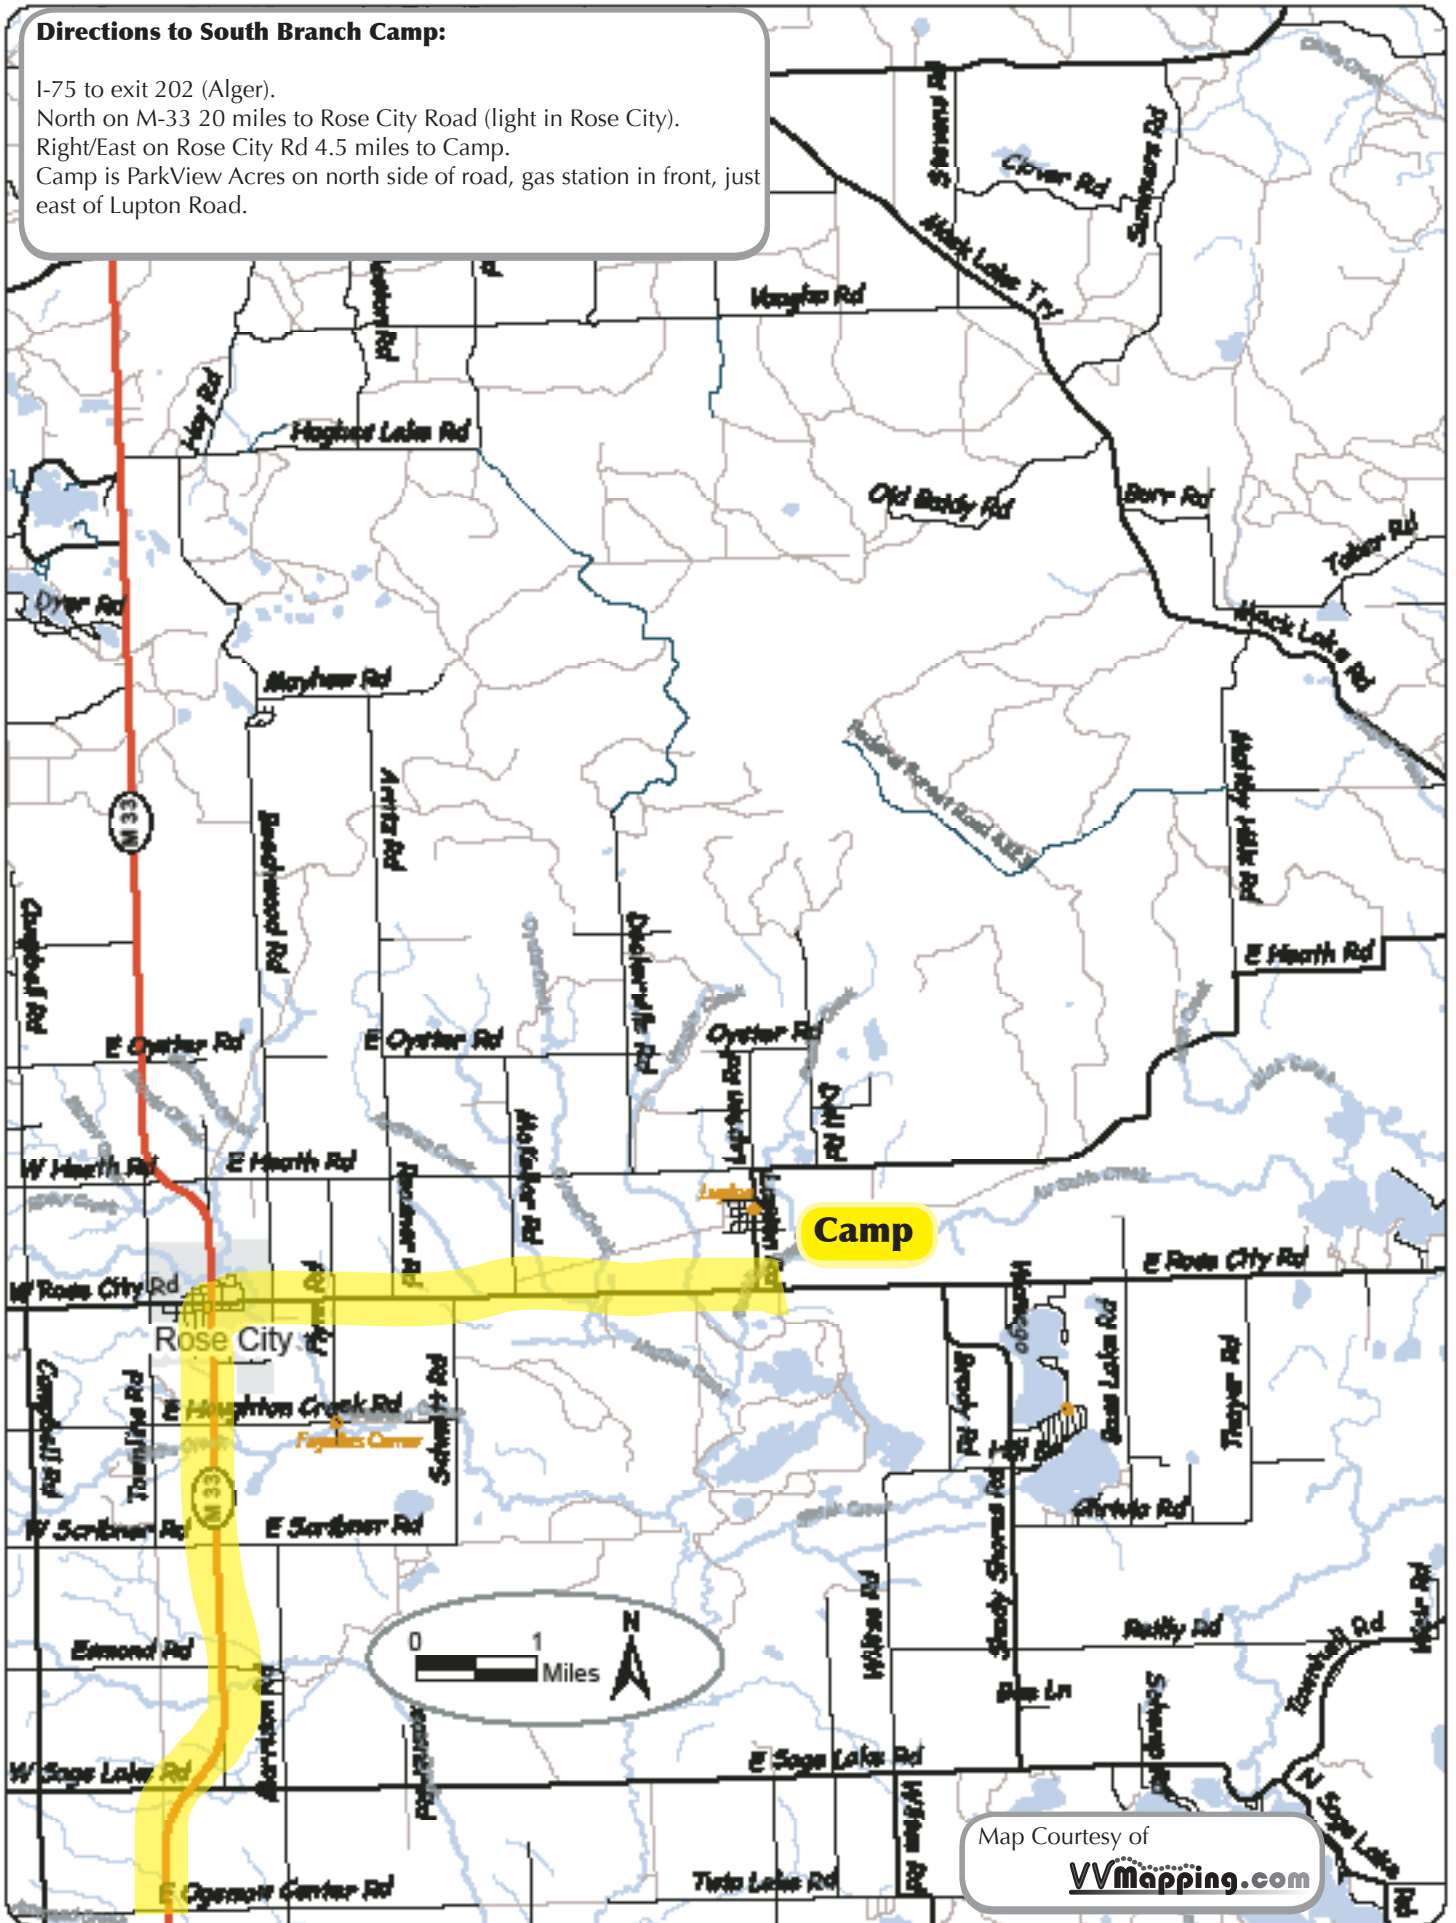

### Directions to South Branch Camp:

I-75 to exit 202 (Alger).  
North on M-33 20 miles to Rose City Road (light in Rose City).  
Right/East on Rose City Rd 4.5 miles to Camp.  
Camp is ParkView Acres on north side of road, gas station in front, just east of Lupton Road.

Map Courtesy of  
**VVmapping.com**