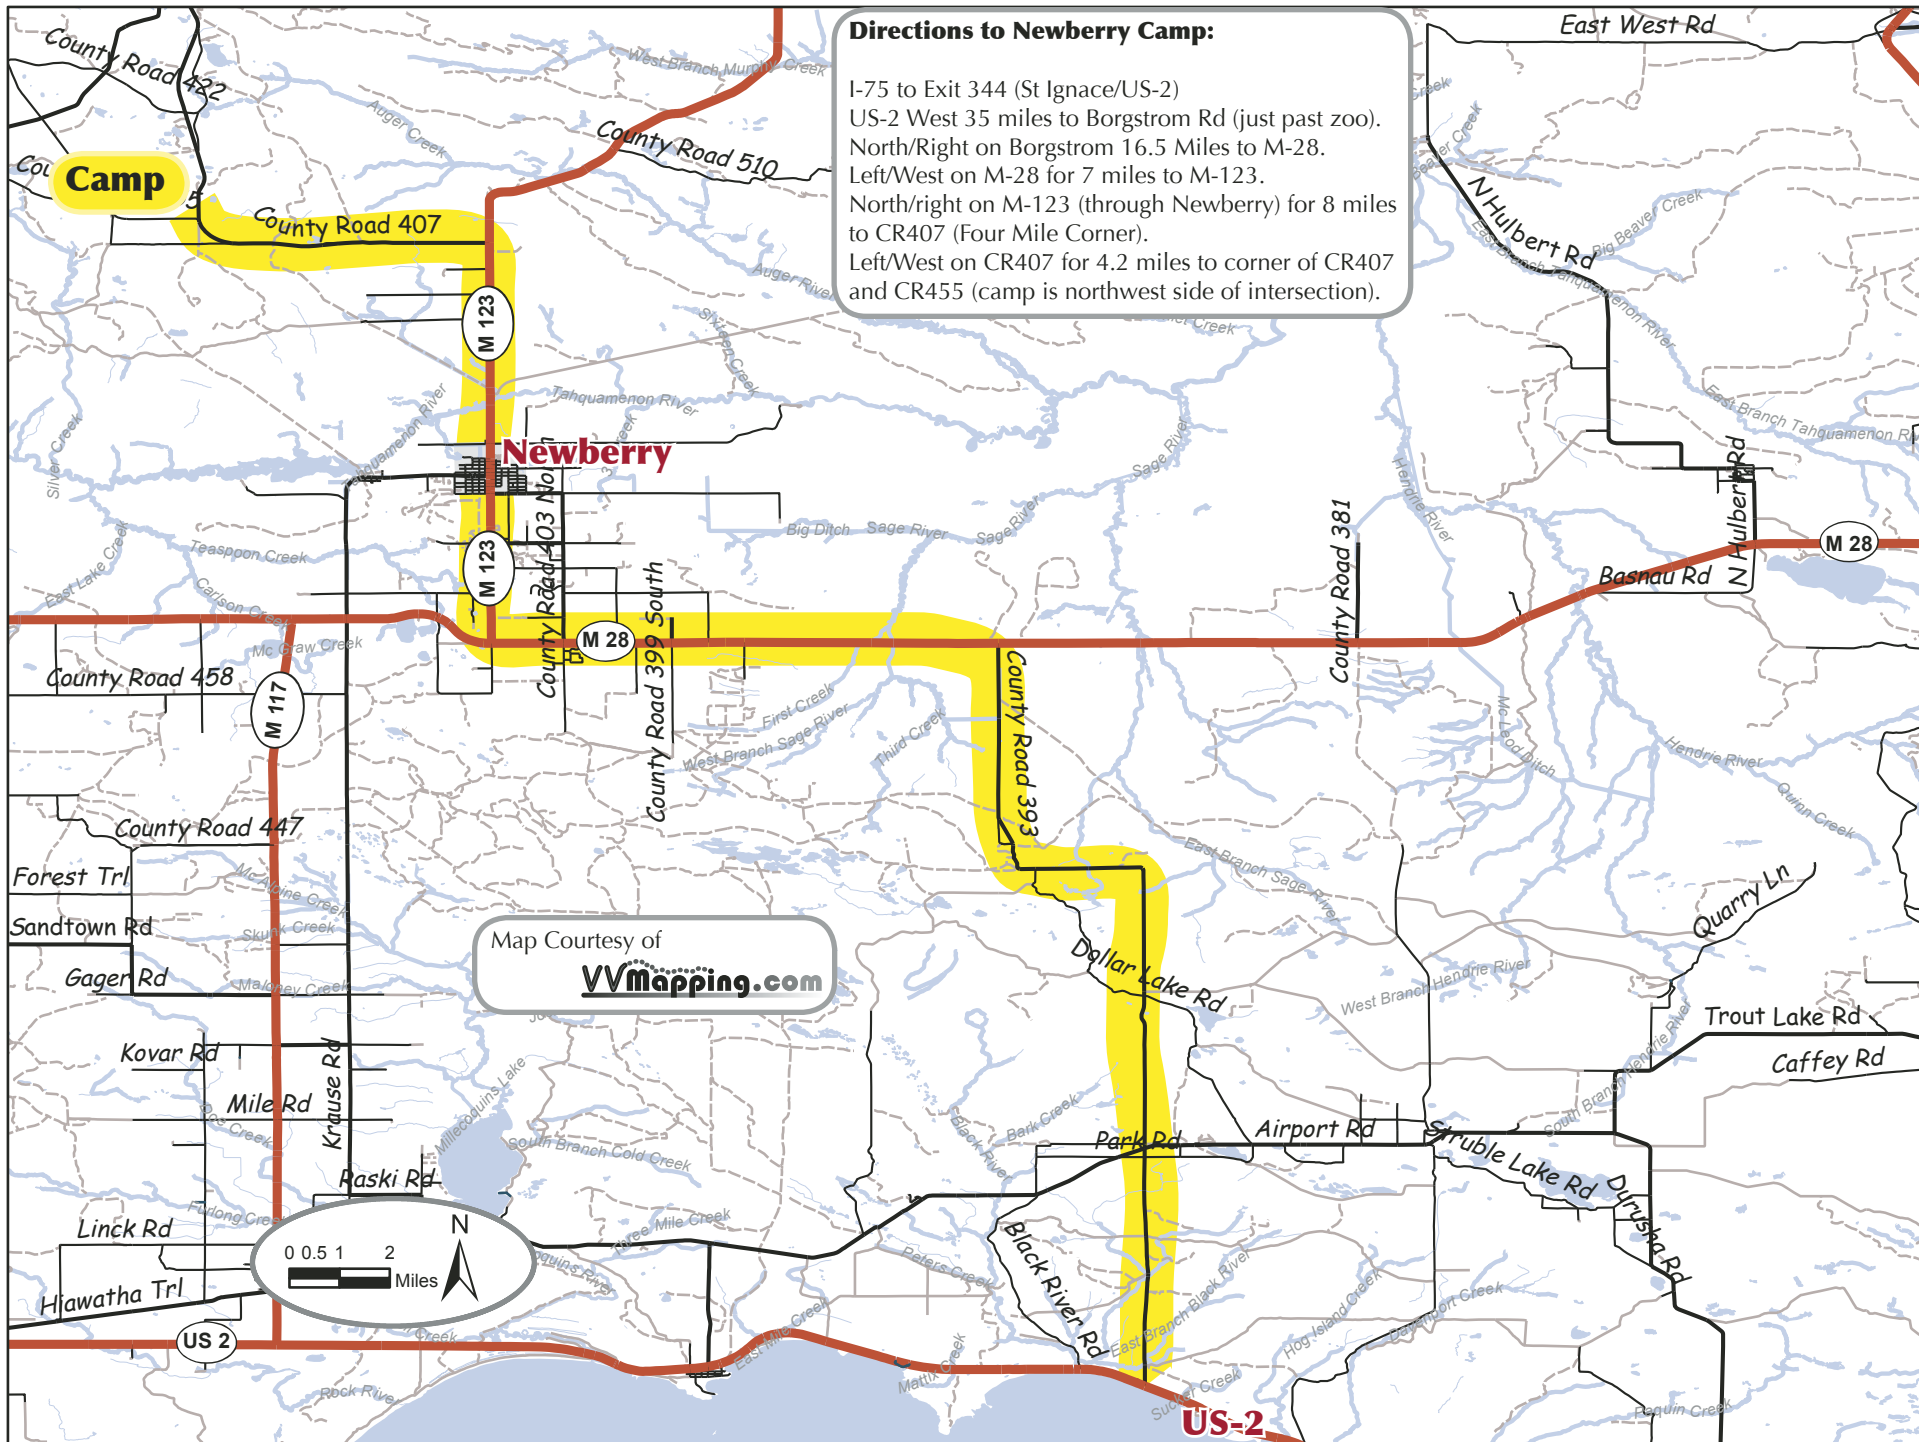

Directions to Newberry Camp:

I-75 to Exit 344 (St Ignace/US-2)
US-2 West 35 miles to Borgstrom Rd (just past zoo).
North/Right on Borgstrom 16.5 Miles to M-28.
Left/West on M-28 for 7 miles to M-123.
North/right on M-123 (through Newberry) for 8 miles to CR407 (Four Mile Corner).
Left/West on CR407 for 4.2 miles to corner of CR407 and CR455 (camp is northwest side of intersection).

Map Courtesy of
VVmapping.com