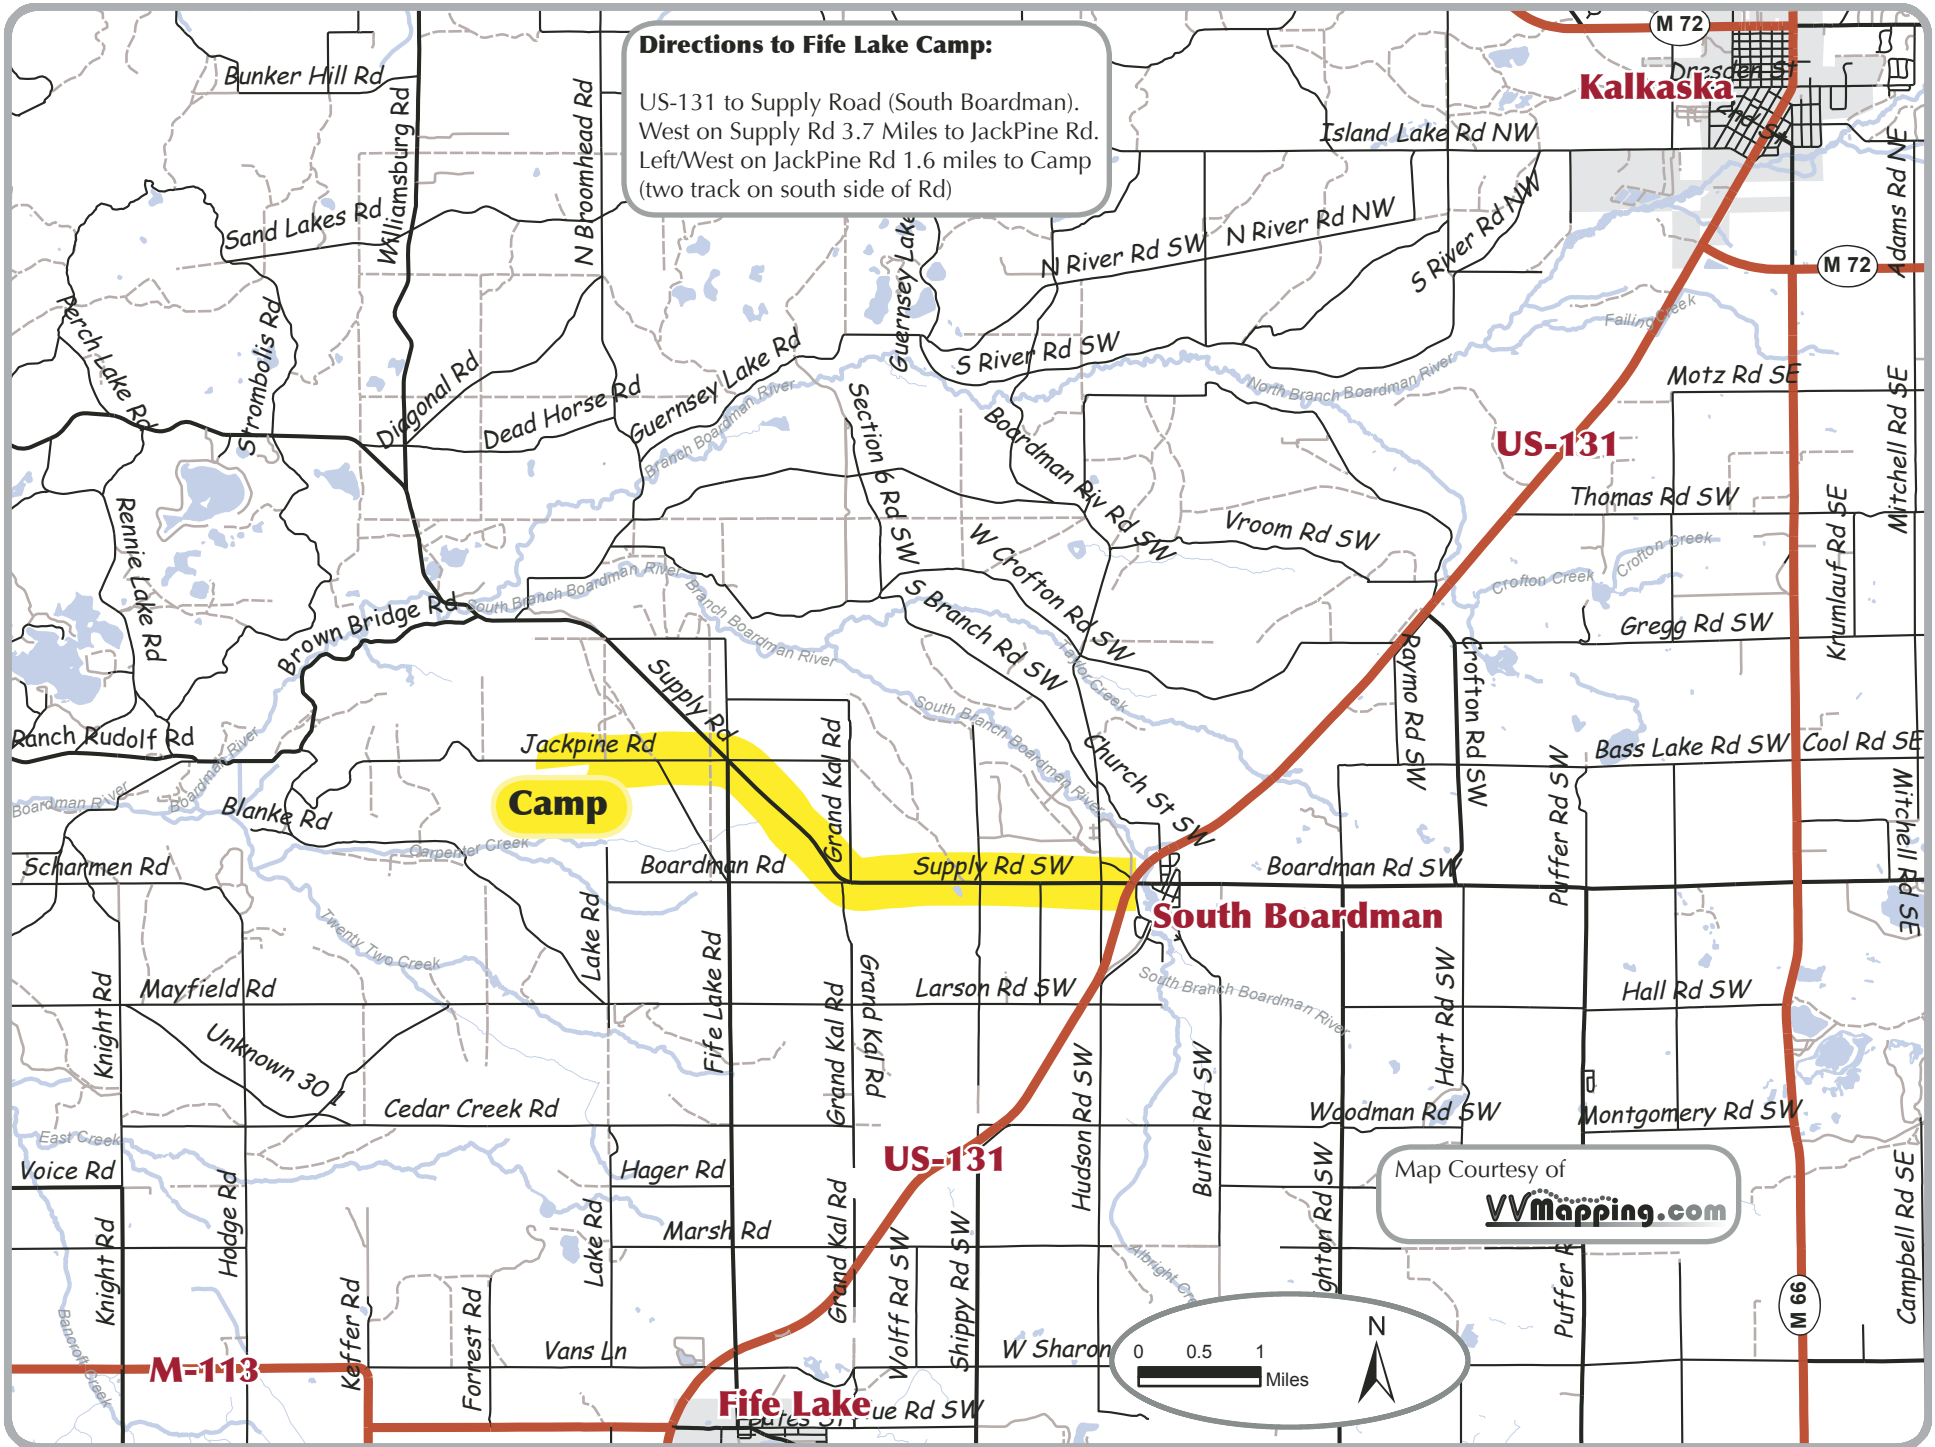

**Directions to Fife Lake Camp:**

US-131 to Supply Road (South Boardman).  
West on Supply Rd 3.7 Miles to Jack Pine Rd.  
Left/West on Jack Pine Rd 1.6 miles to Camp  
(two track on south side of Rd)

Map Courtesy of  
**VVMAPPING.COM**