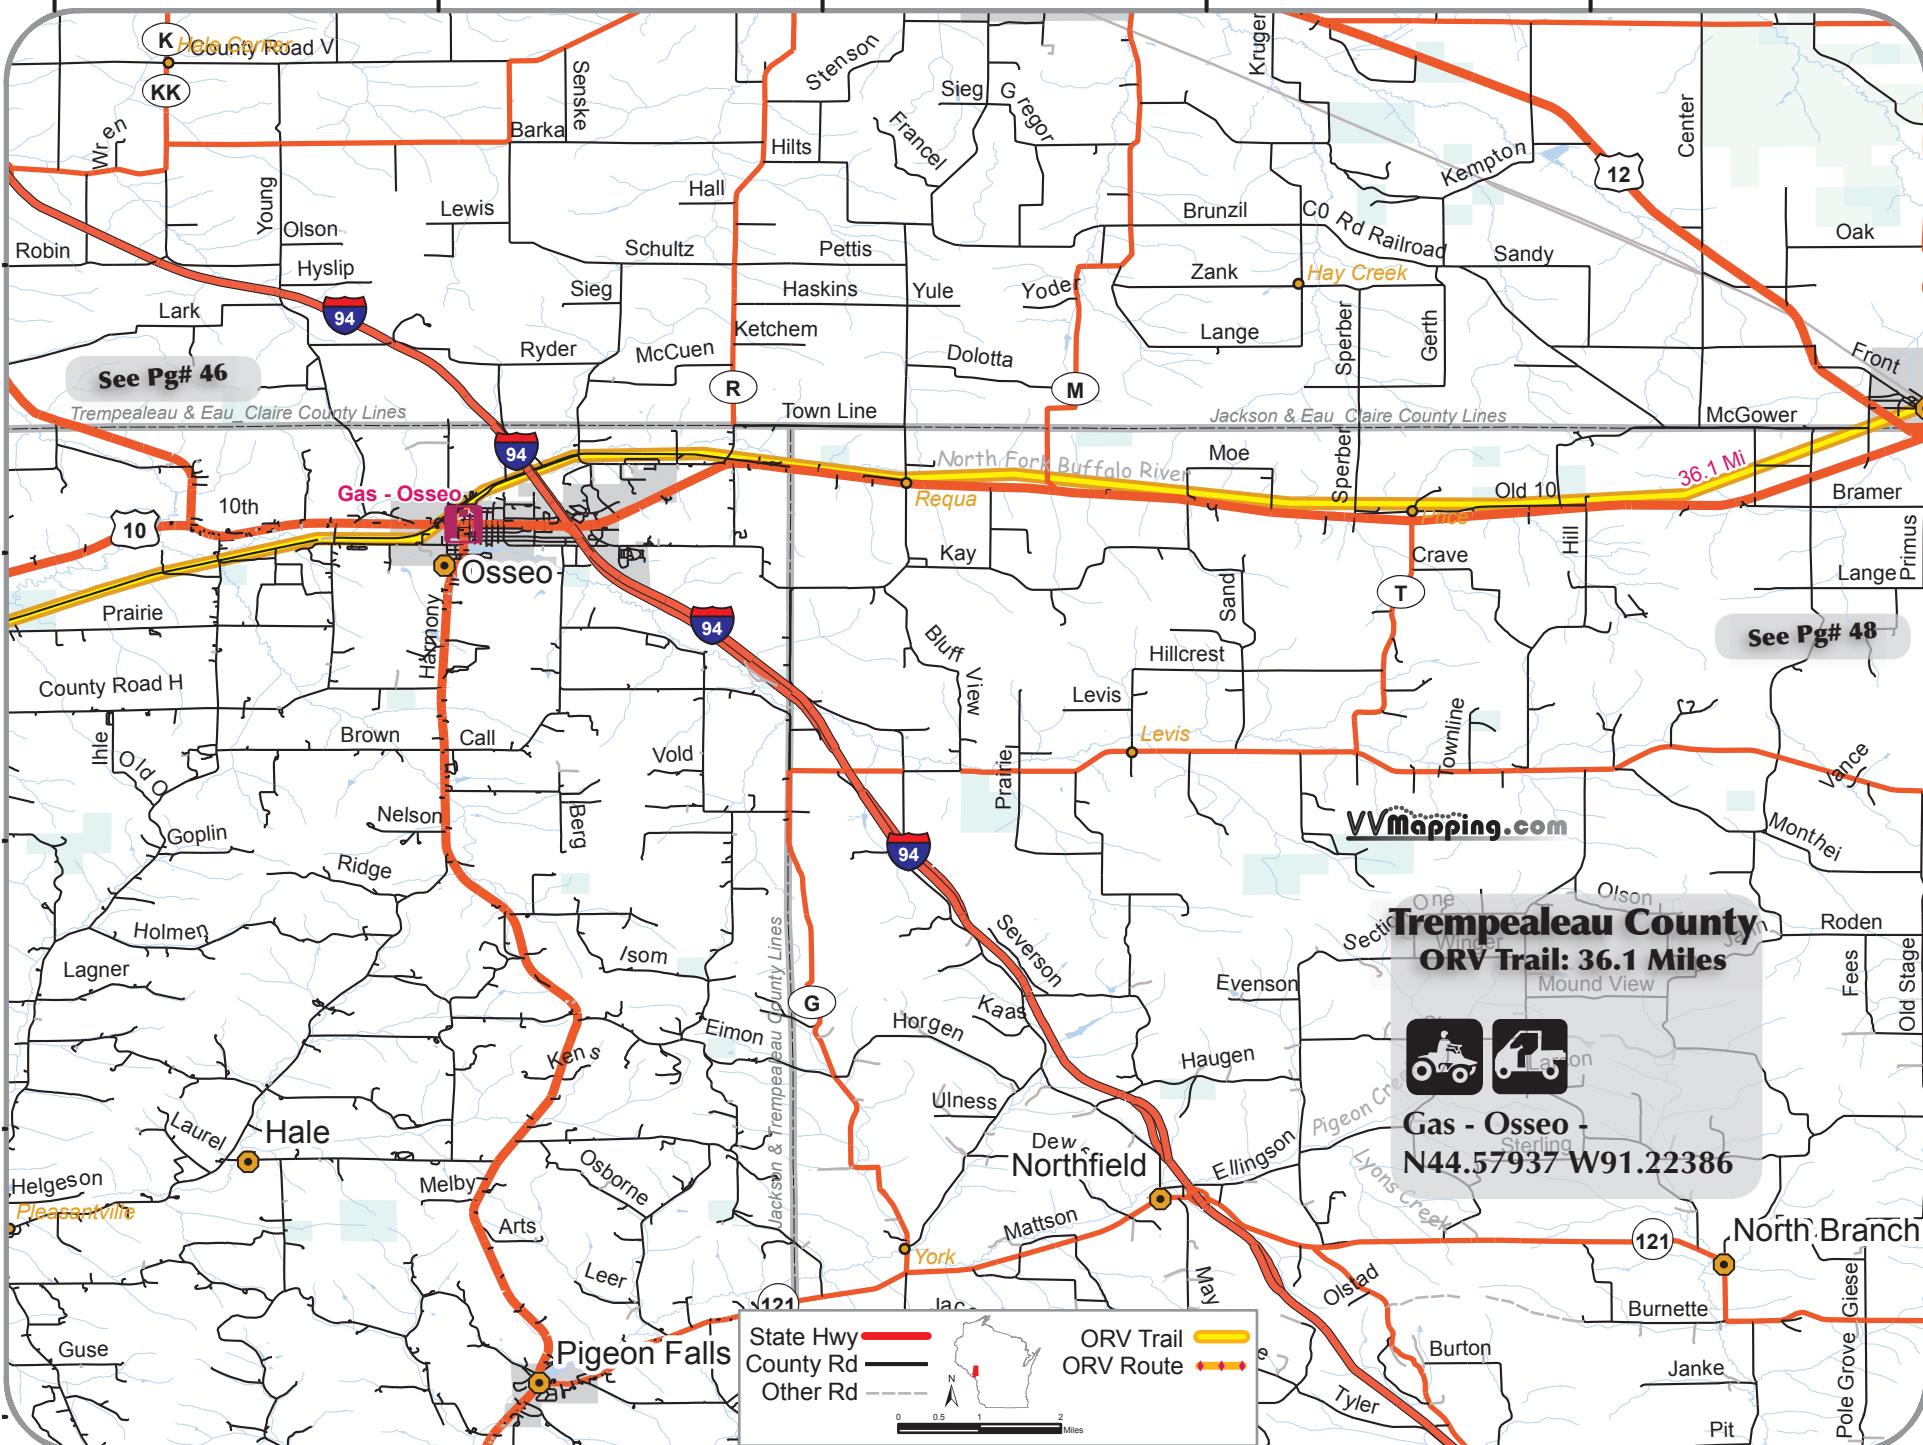

-91 296944

-91 228416

-91 159888

-91 091360

-91 022832

See Pg# 46

See Pg# 48

**Trempealeau County**  
**ORV Trail: 36.1 Miles**  
 Mound View

**Gas - Osseo**  
 N44.57937 W91.22386

State Hwy County Rd Other Rd

ORV Trail ORV Route

0 0.5 1 2 Miles

-91 296944

-91 228416

-91 159888

-91 091360