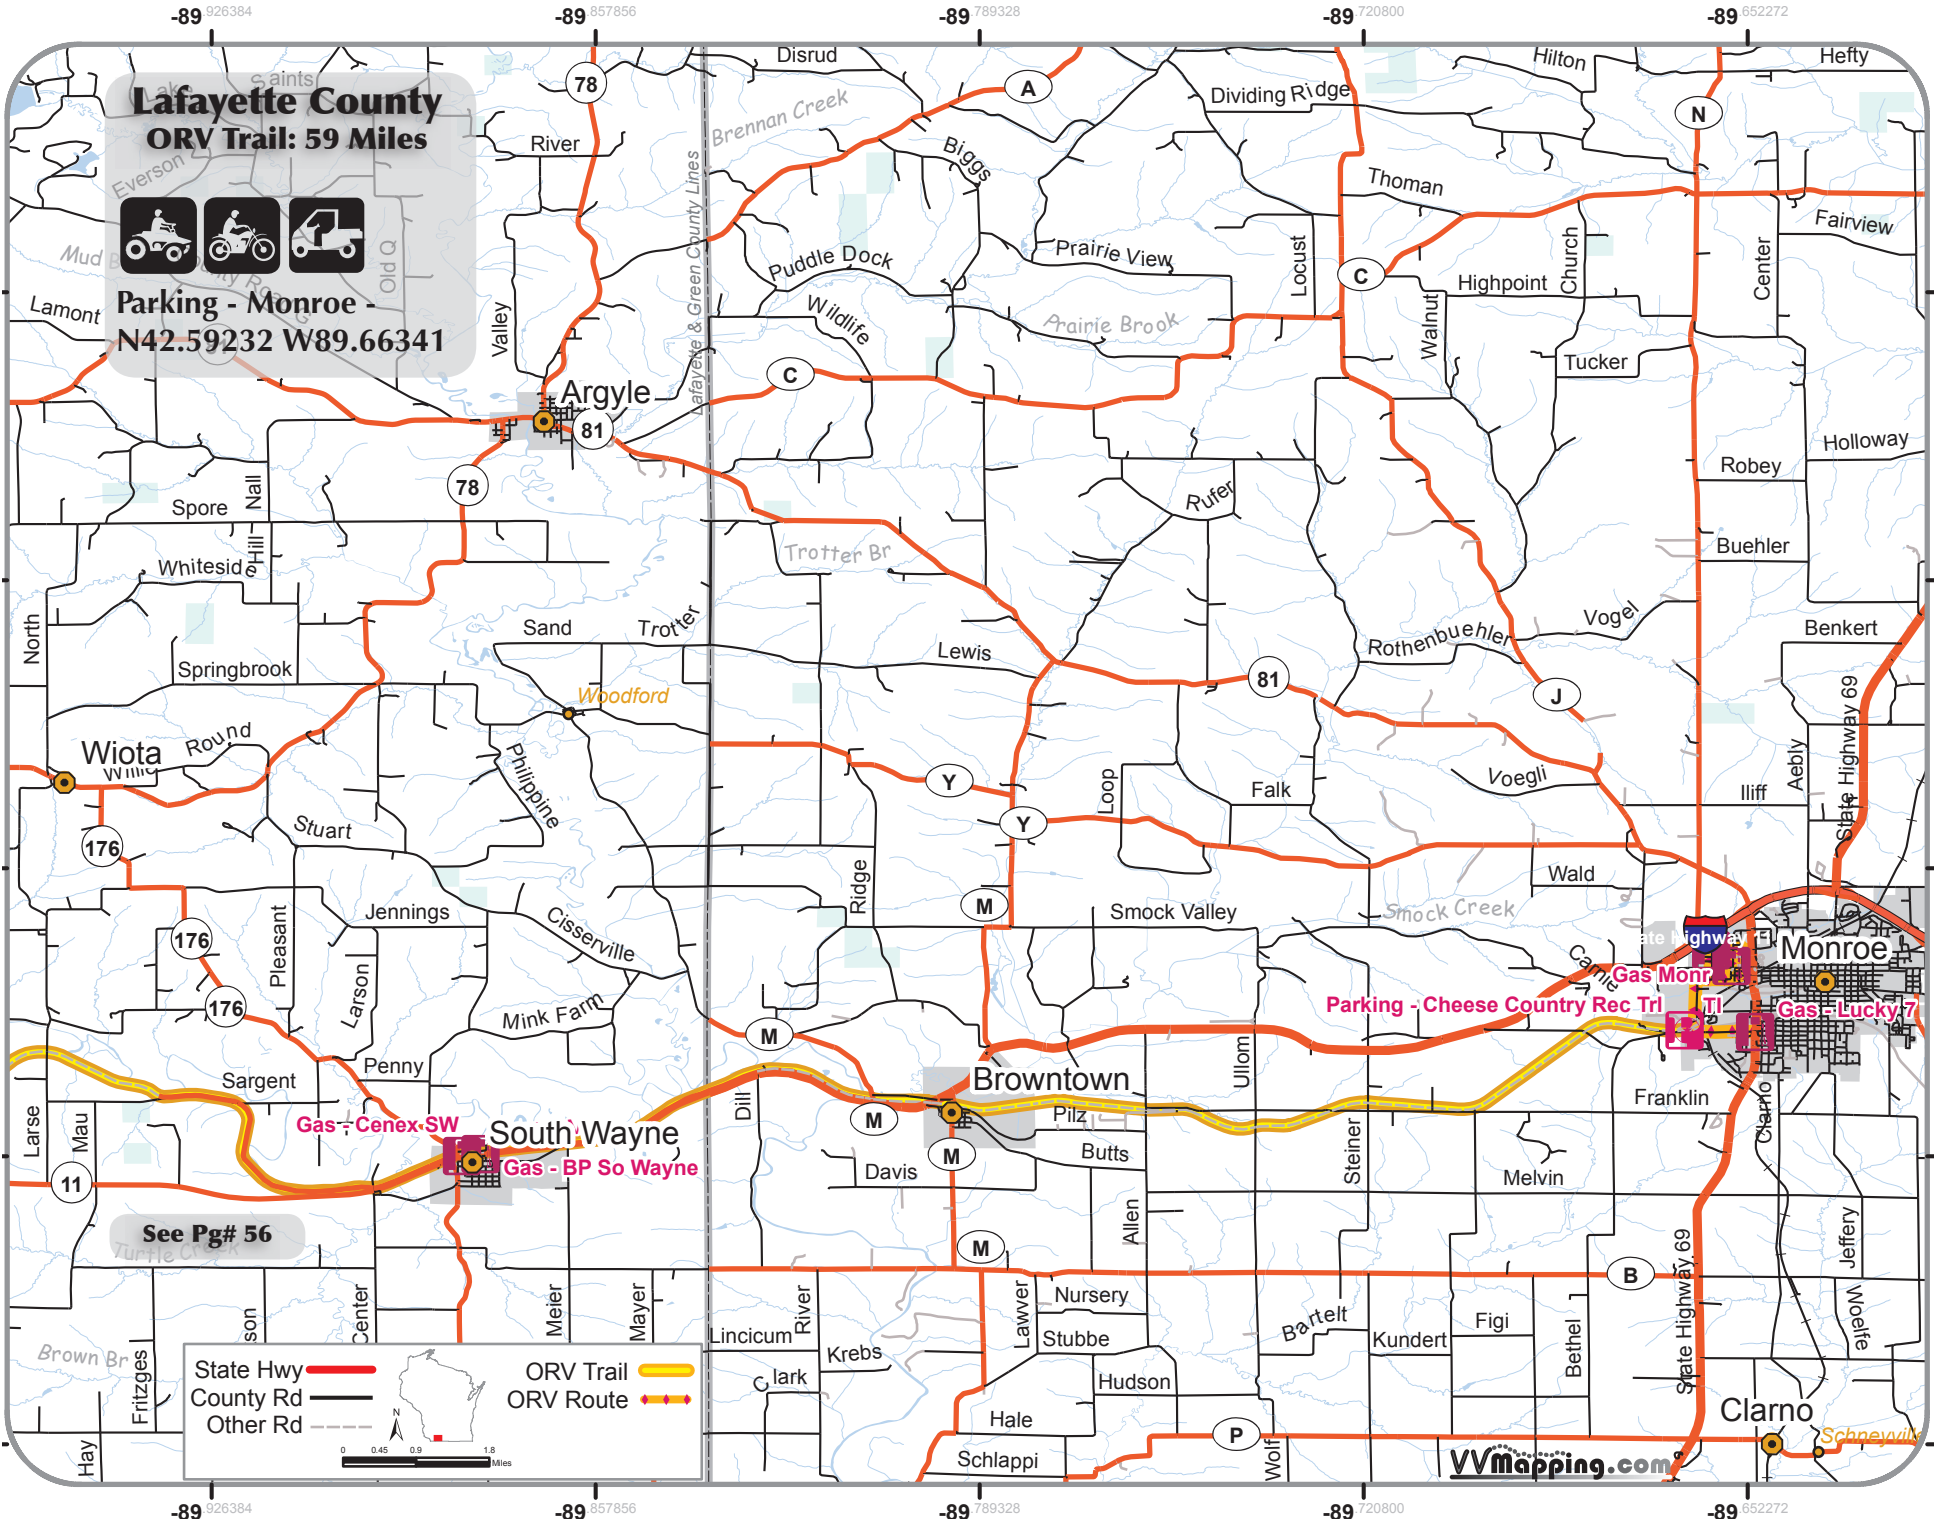

Lafayette County ORV Trail: 59 Miles

Parking - Monroe -
N42.59232 W89.66341

See Pg# 56

State Hwy
County Rd
Other Rd

ORV Trail
ORV Route