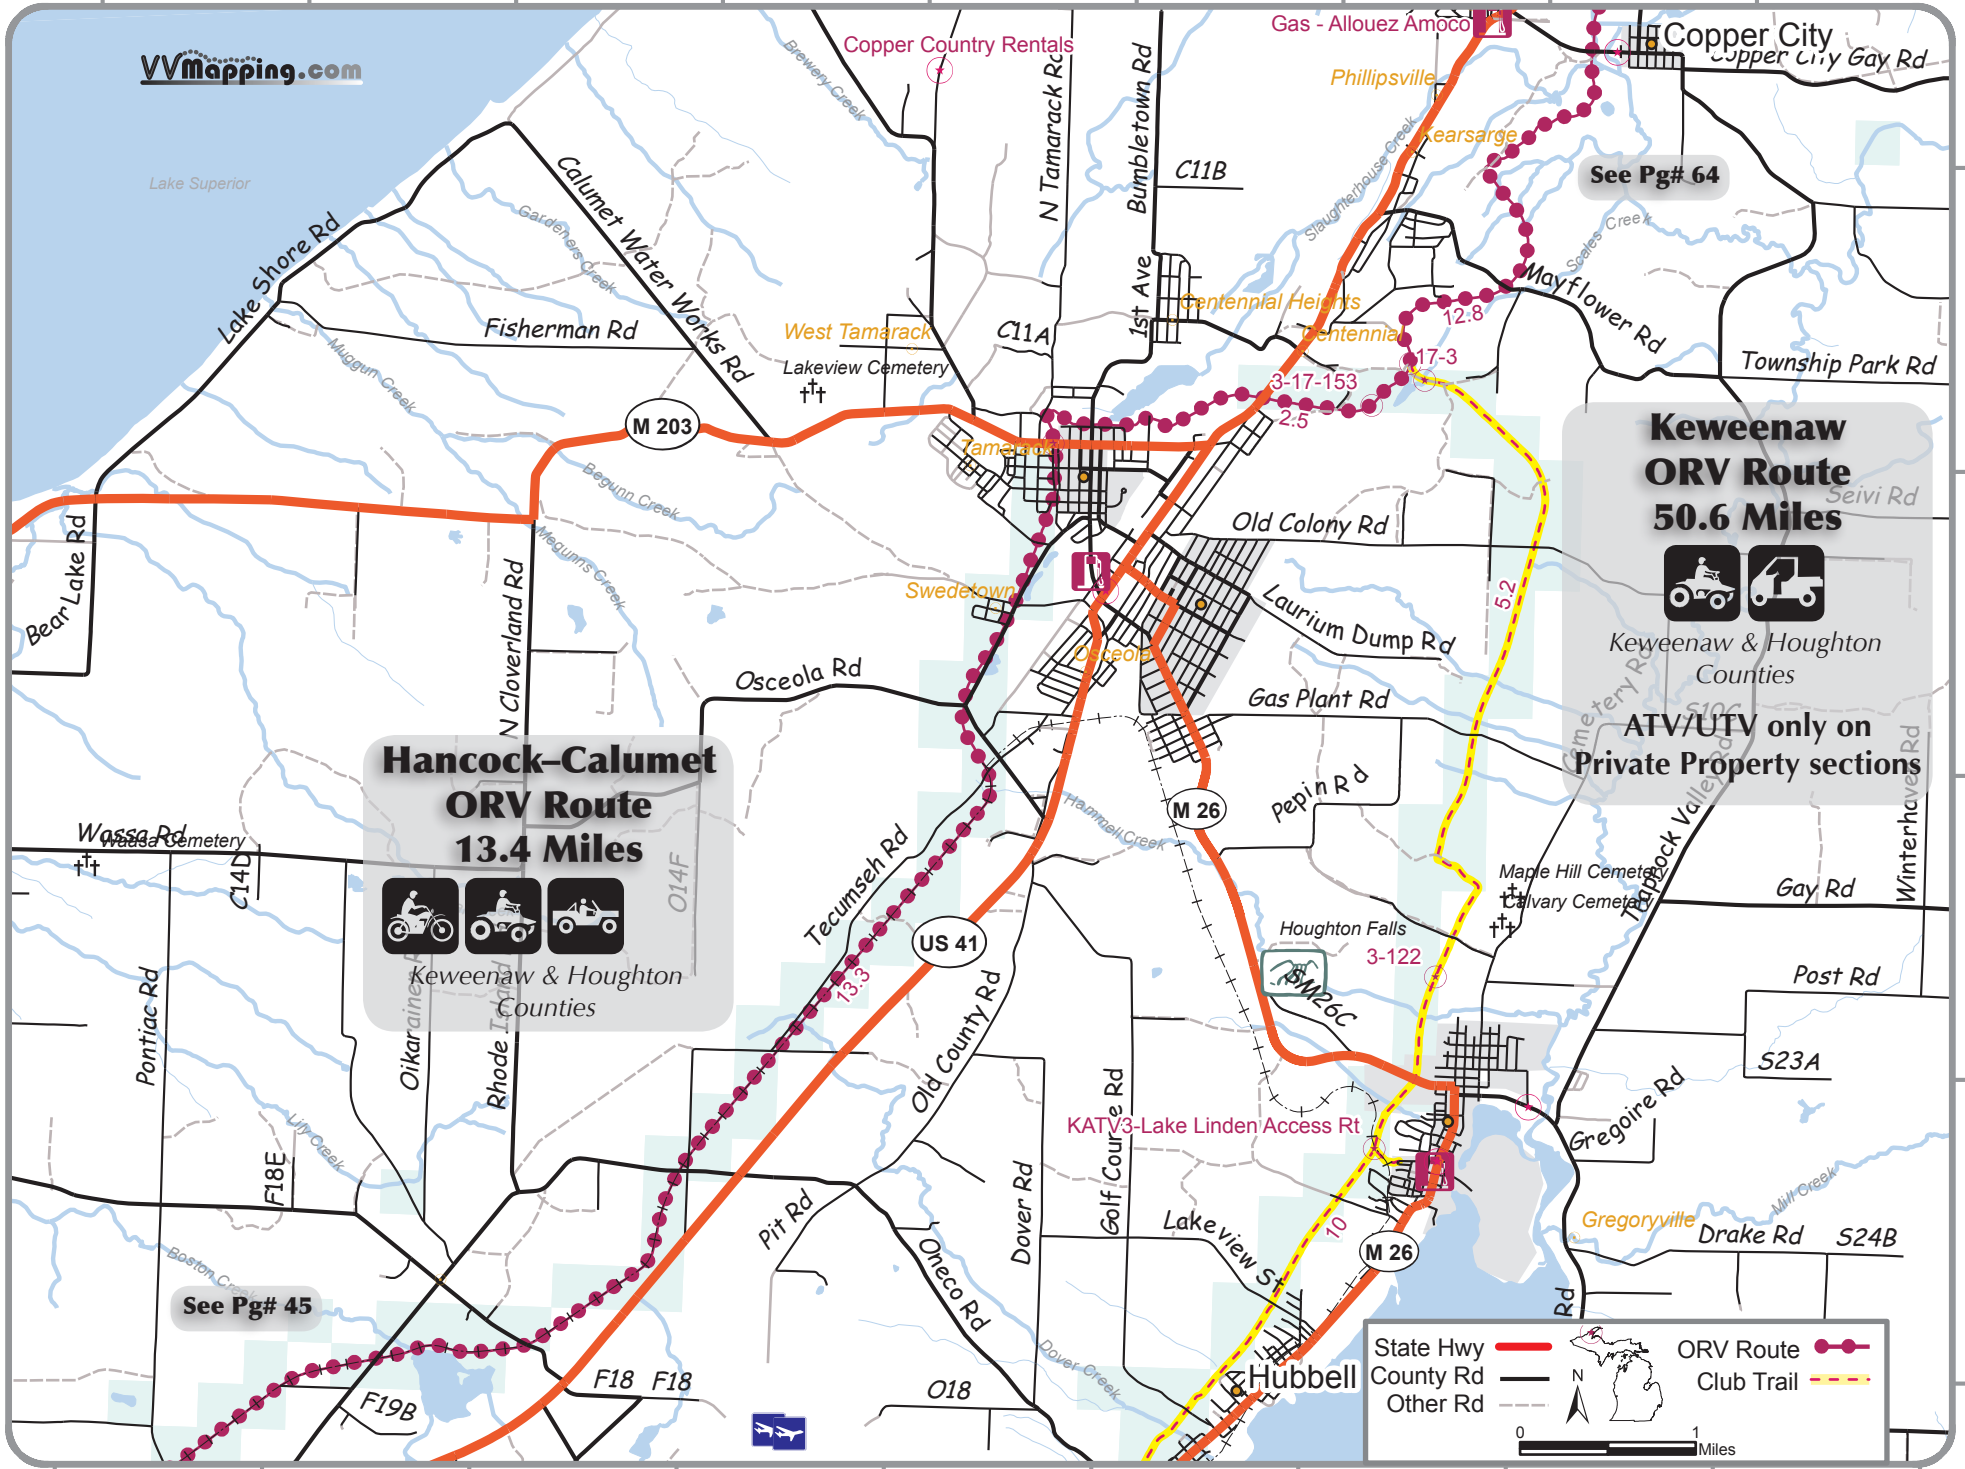

**Hancock-Calumet
ORV Route
13.4 Miles**

Keweenaw & Houghton
Counties

**Keweenaw
ORV Route
50.6 Miles**

Keweenaw & Houghton
Counties

**ATV/UTV only on
Private Property sections**

State Hwy ———
County Rd ———
Other Rd - - - - -

ORV Route ———●———
Club Trail - - - - -

0 1 Miles

See Pg# 45

See Pg# 64