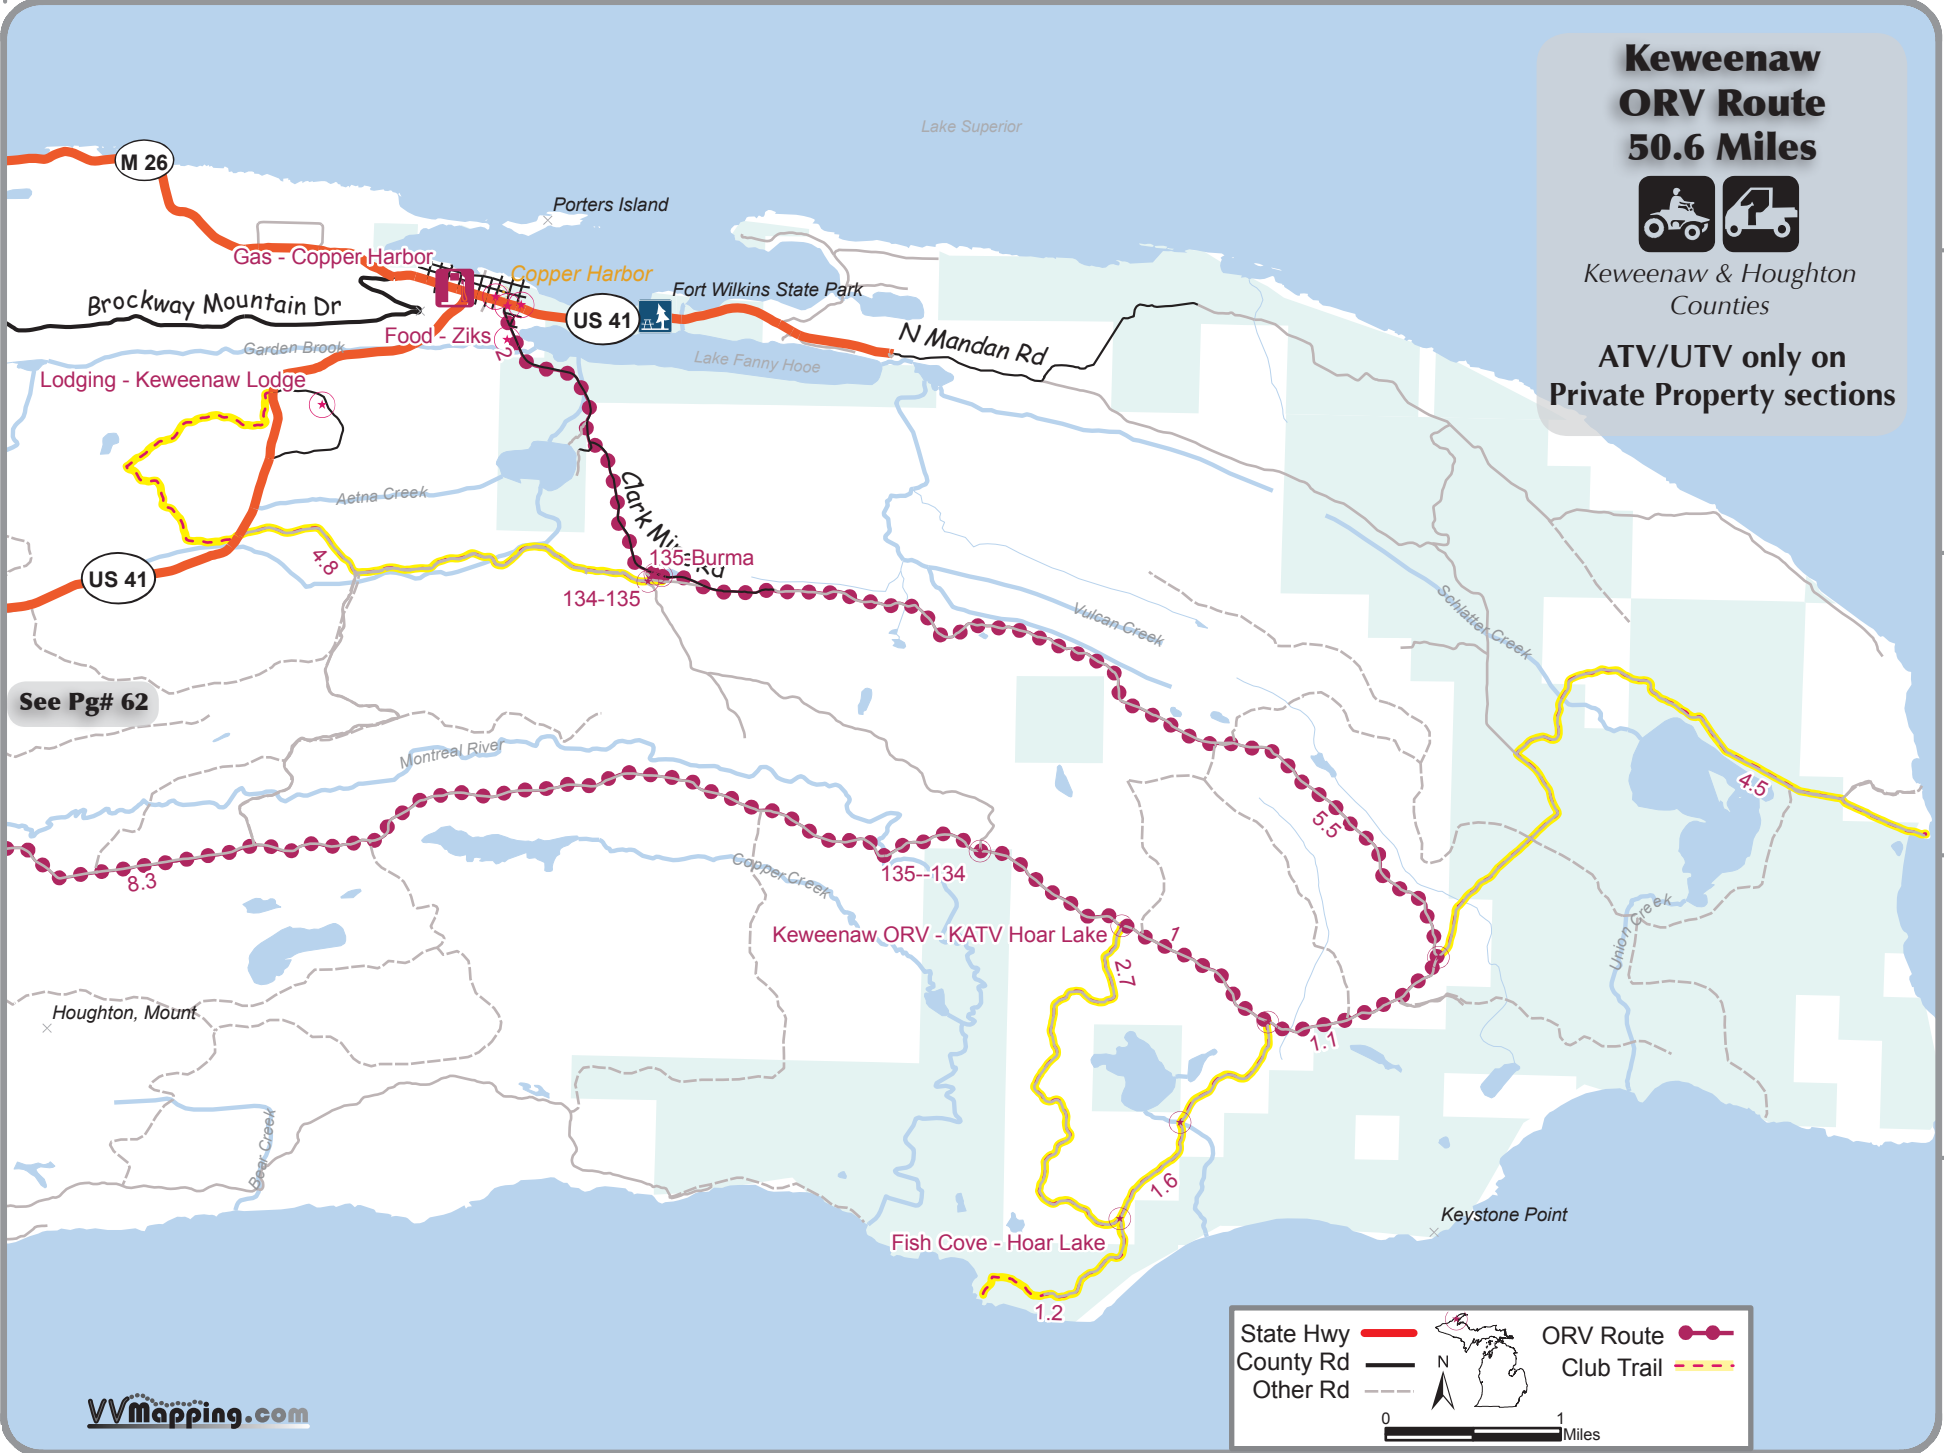

Keweenaw ORV Route

50.6 Miles

Keweenaw & Houghton Counties

ATV/UTV only on Private Property sections

State Hwy			ORV Route	
County Rd			Club Trail	
Other Rd				

0 1 Miles

88.175° W 88.15° W 88.125° W 88.1° W 88.075° W 88.05° W 88.025° W 88° W 87.975° W

47.475° N 47.45° N 47.425° N 47.4° N 47.375° N

88.175° W 88.15° W 88.125° W 88.1° W 88.075° W 88.05° W 88.025° W 88° W 87.975° W

88.4° W 88.375° W 88.35° W 88.325° W 88.3° W 88.275° W 88.25° W 88.225° W 88.2° W

0 1 Miles

VVmapping.com

Seneca Food - White House Inn and Tavern

Copper City

Thayer Lake

Traverse

Gas - Food - Gay Bar

S10C

Copper City Gay Rd

Copper City Gay Rd

Copper City Gay Rd

**Hancock-Calumet
ORV Route
13.4 Miles**

Keweenaw & Houghton
Counties

**Keweenaw
ORV Route
50.6 Miles**

Keweenaw & Houghton
Counties

**ATV/UTV only on
Private Property sections**