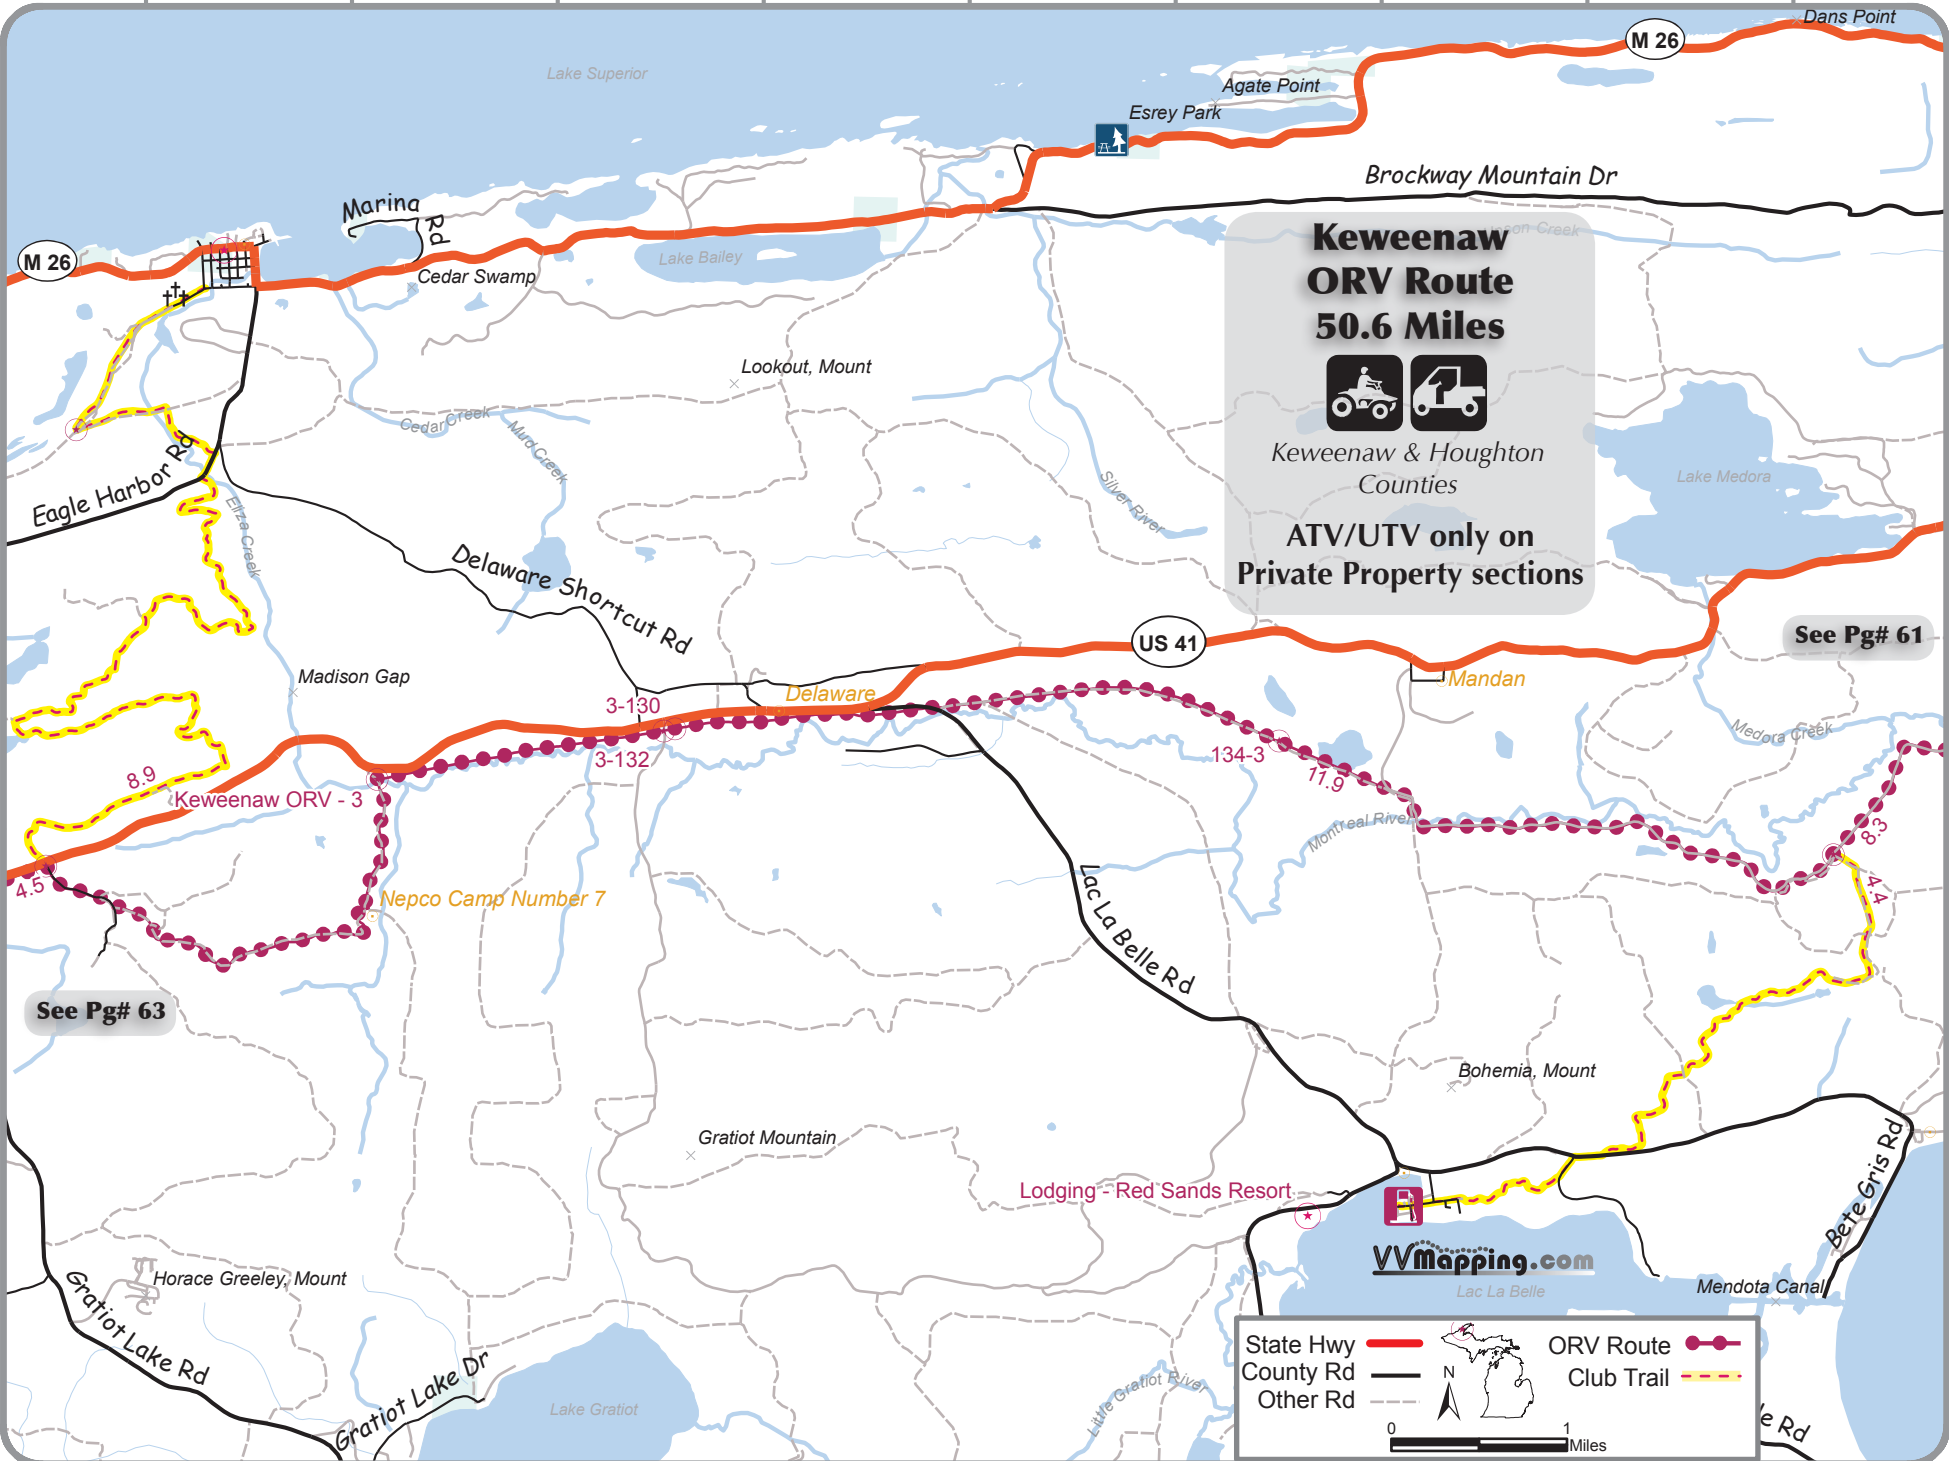

Keweenaw ORV Route

50.6 Miles

Keweenaw & Houghton Counties

ATV/UTV only on Private Property sections

State Hwy			ORV Route	
County Rd			Club Trail	
Other Rd				

0 1 Miles

88.175° W 88.15° W 88.125° W 88.1° W 88.075° W 88.05° W 88.025° W 88° W 87.975° W

47.475° N 47.45° N 47.425° N 47.4° N 47.375° N

88.175° W 88.15° W 88.125° W 88.1° W 88.075° W 88.05° W 88.025° W 88° W 87.975° W

88.4° W 88.375° W 88.35° W 88.325° W 88.3° W 88.275° W 88.25° W 88.225° W 88.2° W

0 1 Miles

VVmapping.com

Seneca Food - White House Inn and Tavern

Copper City

Thayer Lake

Traverse

Gas - Food - Gay Bar

S10C

Copper City Gay Rd

Copper City Gay Rd

Copper City Gay Rd

**Hancock-Calumet
ORV Route
13.4 Miles**

Keweenaw & Houghton
Counties

**Keweenaw
ORV Route
50.6 Miles**

Keweenaw & Houghton
Counties

**ATV/UTV only on
Private Property sections**