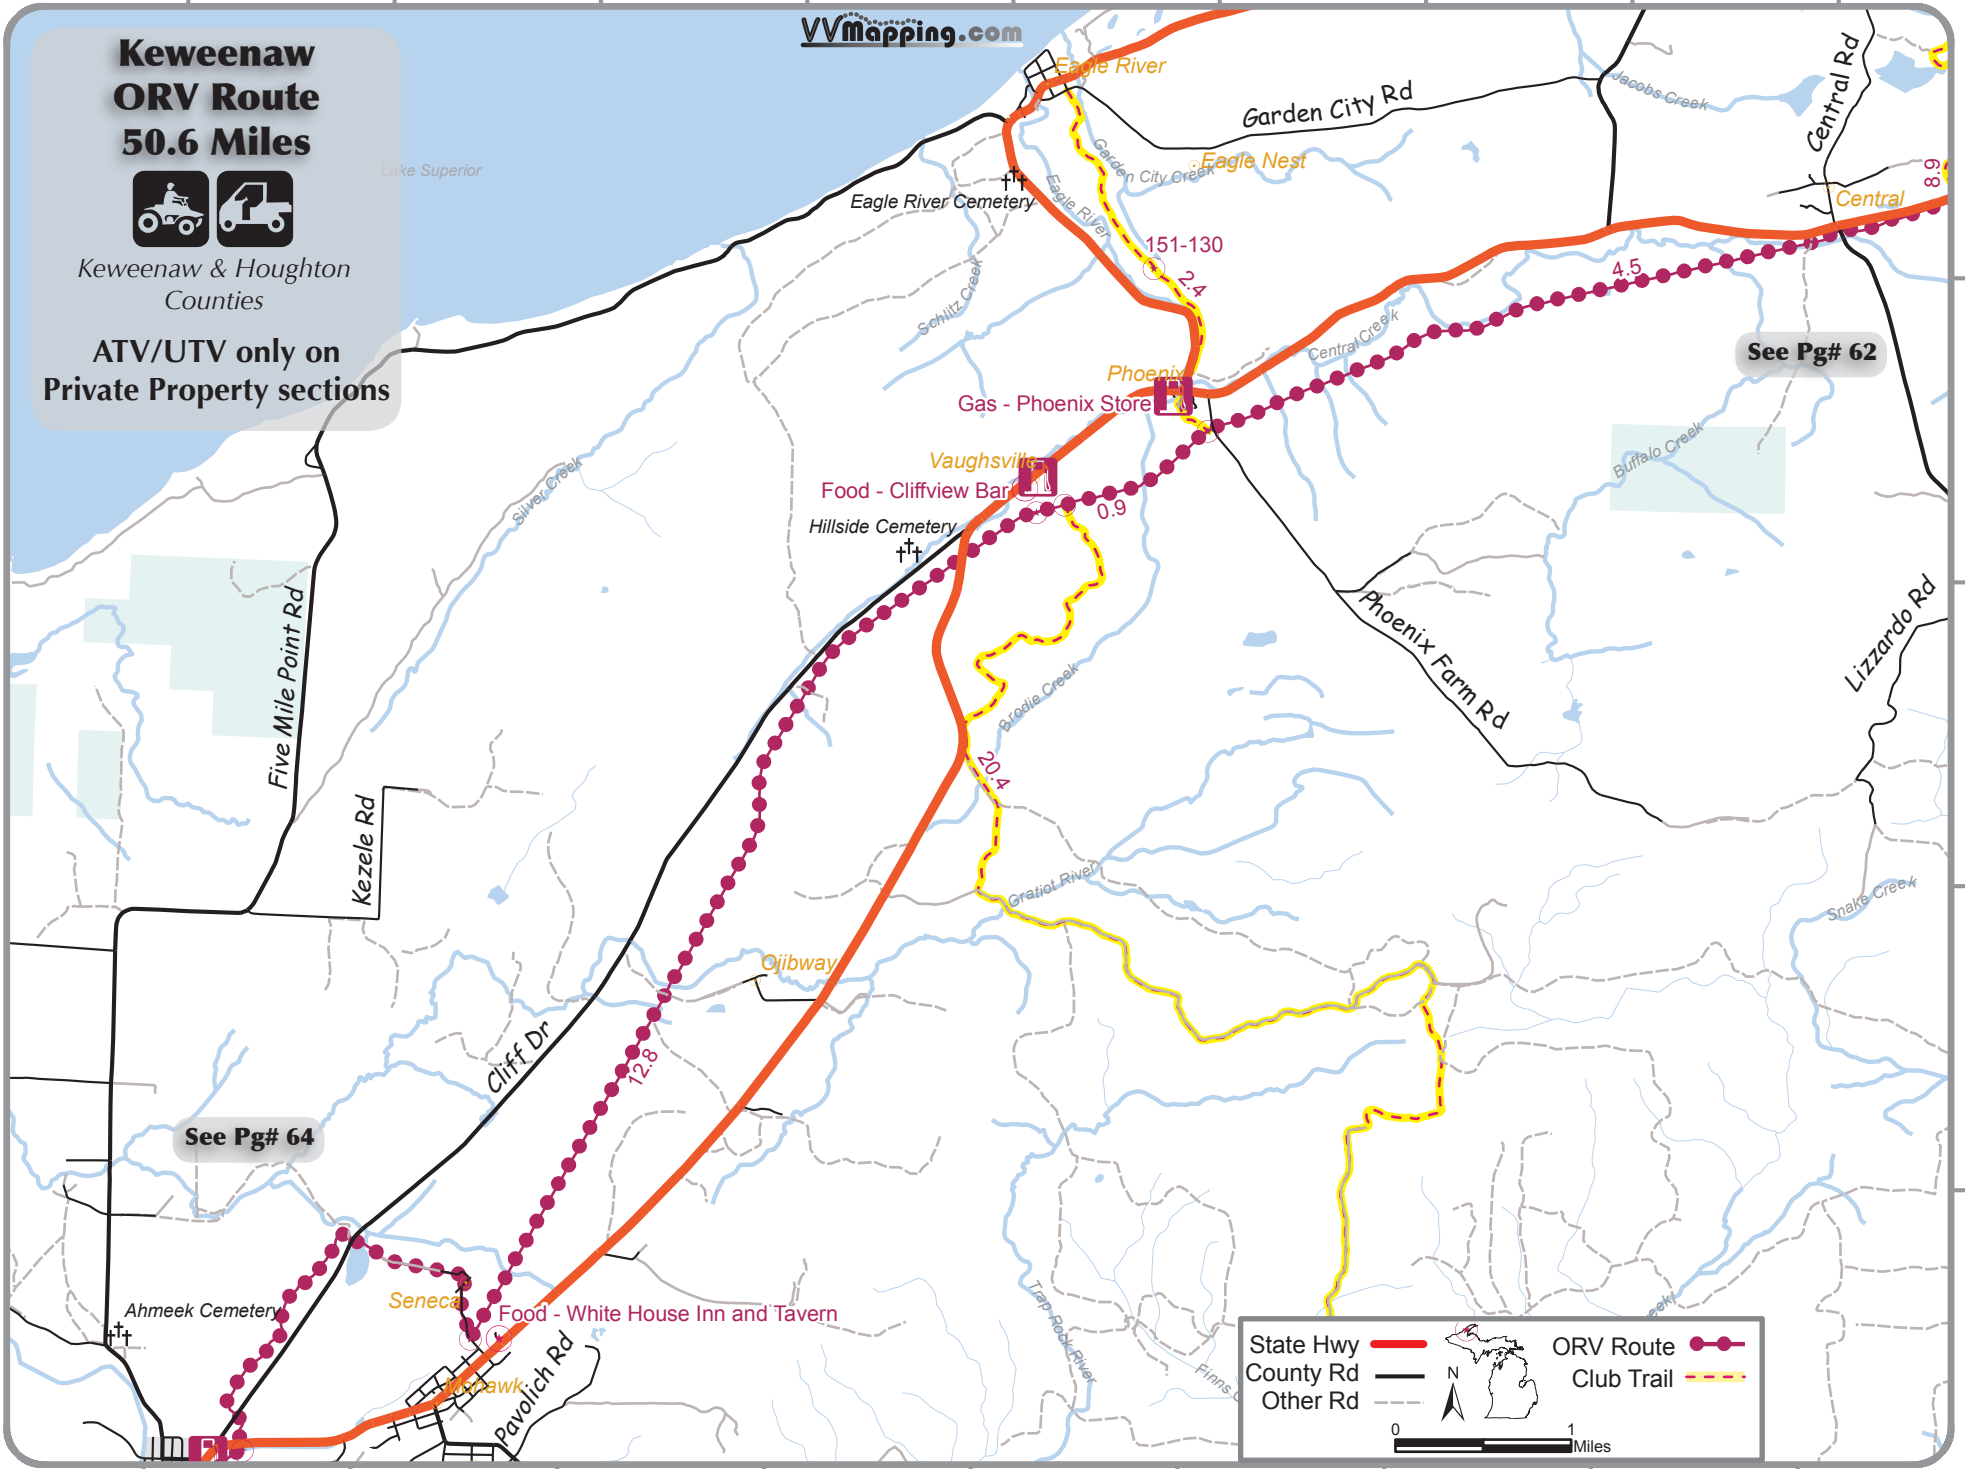

47.475° N 47.45° N 47.425° N 47.4° N 47.375° N

88.175° W 88.15° W 88.125° W 88.1° W 88.075° W 88.05° W 88.025° W 88° W 87.975° W

88.4° W 88.375° W 88.35° W 88.325° W 88.3° W 88.275° W 88.25° W 88.225° W 88.2° W

47.4° N
47.375° N
47.35° N
47.325° N

88.4° W 88.375° W 88.35° W 88.325° W 88.3° W 88.275° W 88.25° W 88.225° W 88.2° W

88.375° W 88.35° W 88.325° W 88.3° W 88.275° W 88.25° W 88.225° W 88.2° W 88.175° W

0 1 Miles

VVmapping.com

Seneca Food - White House Inn and Tavern

Copper City

Thayer Lake

Traverse

Gas - Food - Gay Bar

S10C

Copper City Gay Rd

Copper City Gay Rd

Copper City Gay Rd

**Hancock-Calumet
ORV Route
13.4 Miles**

Keweenaw & Houghton
Counties

**Keweenaw
ORV Route
50.6 Miles**

Keweenaw & Houghton
Counties

**ATV/UTV only on
Private Property sections**