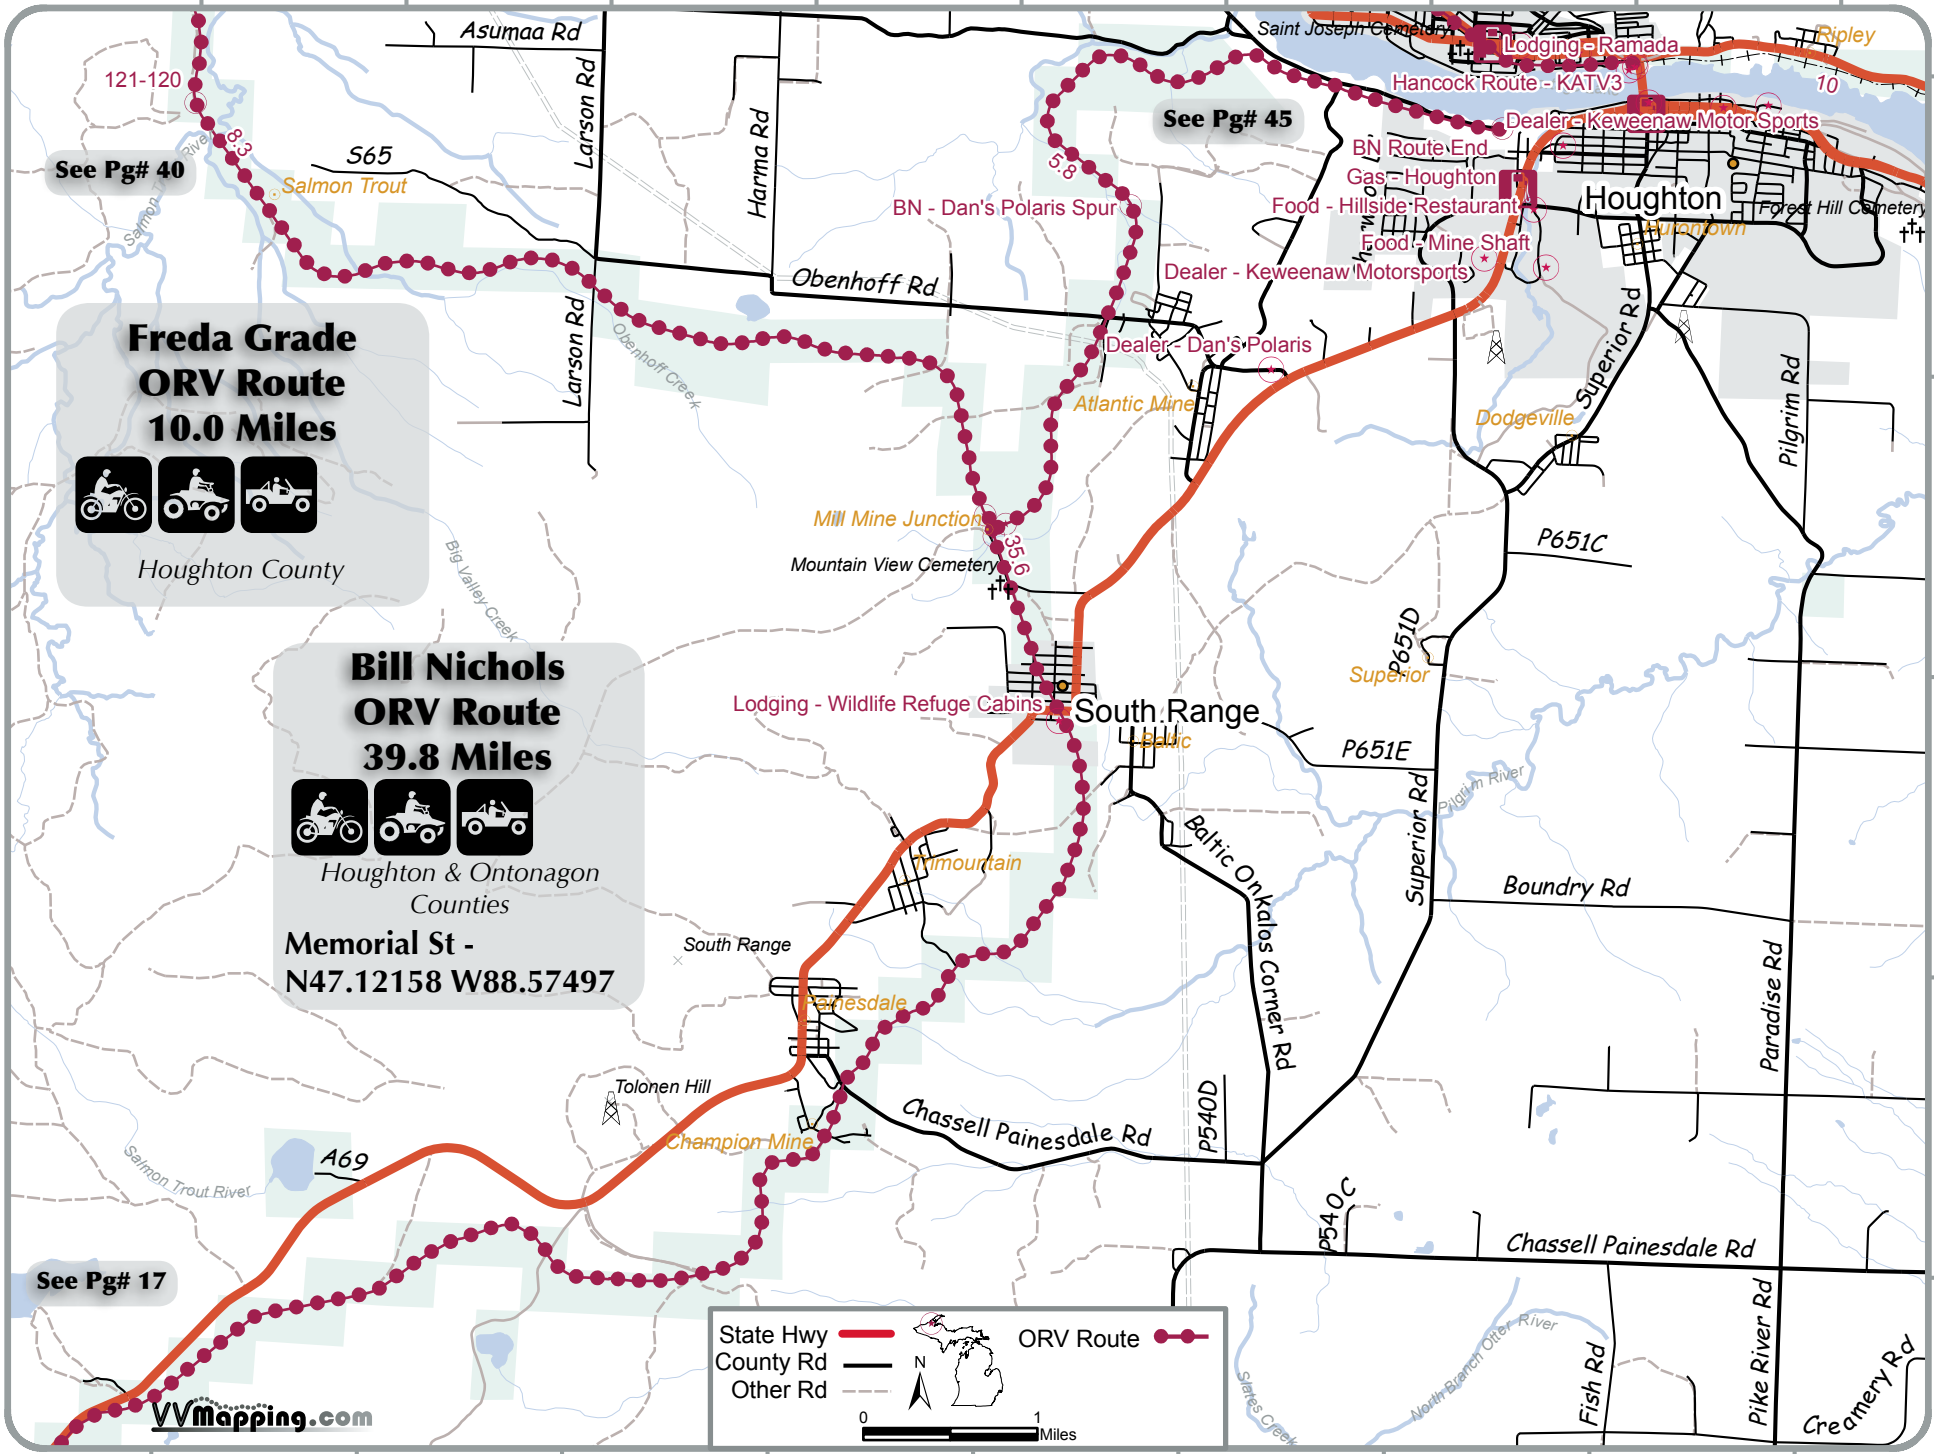

88.75° W 88.725° W 88.7° W 88.675° W 88.65° W 88.625° W 88.6° W 88.575° W 88.55° W

47.125° N 47.1° N 47.075° N 47.05° N 47.025° N

See Pg# 40

**Freda Grade
ORV Route
10.0 Miles**

Houghton County

See Pg# 45

**Bill Nichols
ORV Route
39.8 Miles**

Houghton & Ontonagon Counties

Memorial St -
N47.12158 W88.57497

See Pg# 17

VVmapping.com

State Hwy ——— ORV Route ●●●●●

County Rd ———

Other Rd - - - - -