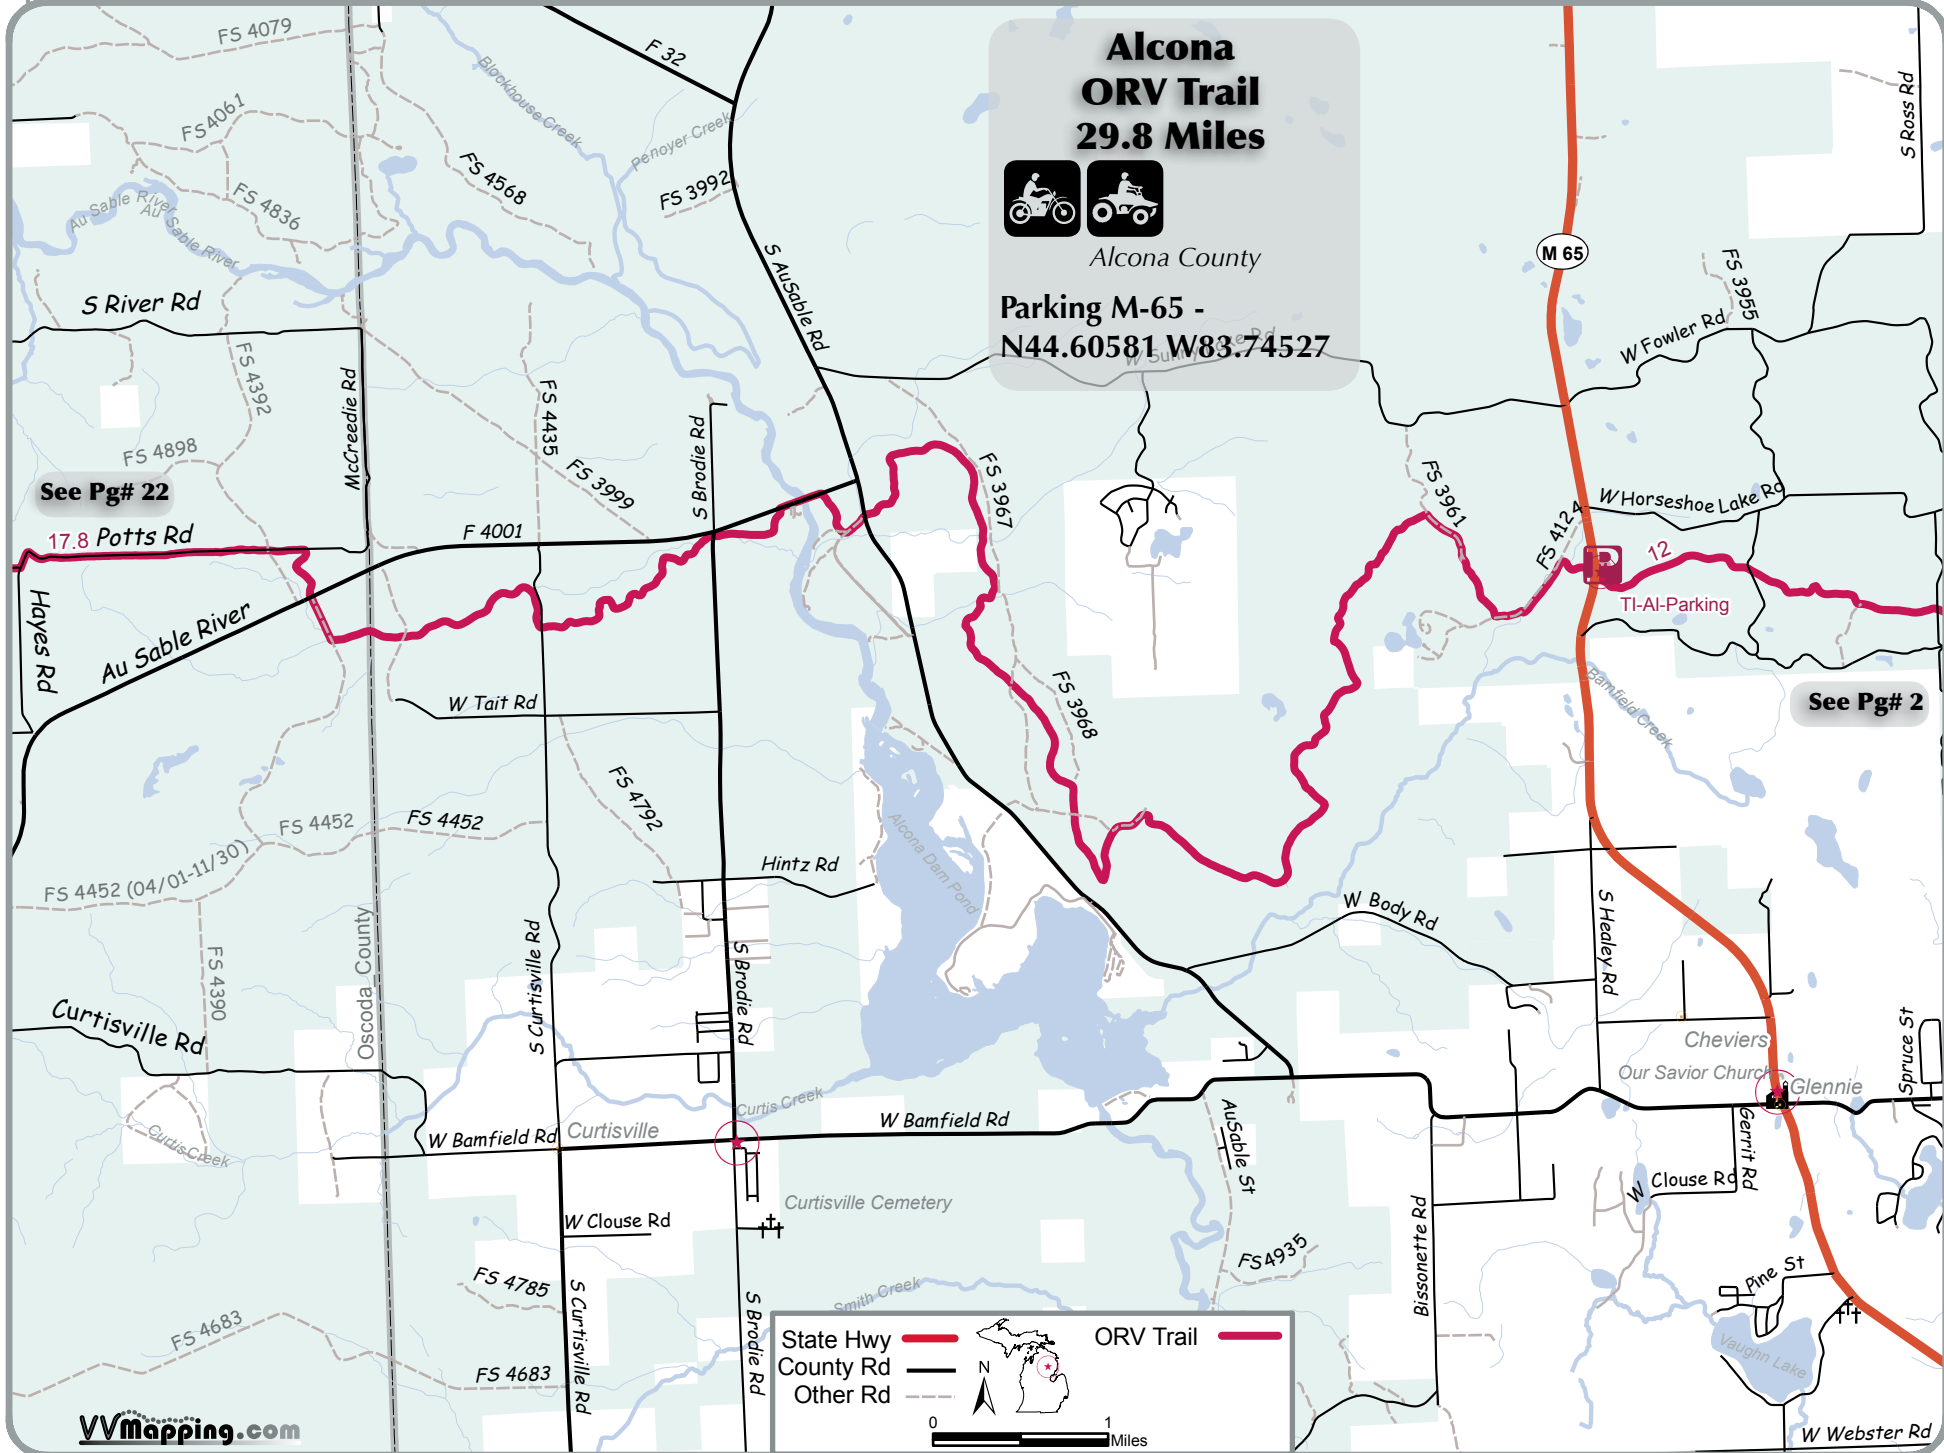

3.925° W 83.9° W 83.875° W 83.85° W 83.825° W 83.8° W 83.775° W 83.75° W 83.725° W

44.65° N 44.625° N 44.6° N 44.575° N 44.55° N

**Alcona
ORV Trail
29.8 Miles**

Alcona County

**Parking M-65 -
N44.60581 W83.74527**

83.925° W 83.9° W 83.875° W 83.85° W 83.825° W 83.8° W 83.775° W 83.75° W 83.725° W