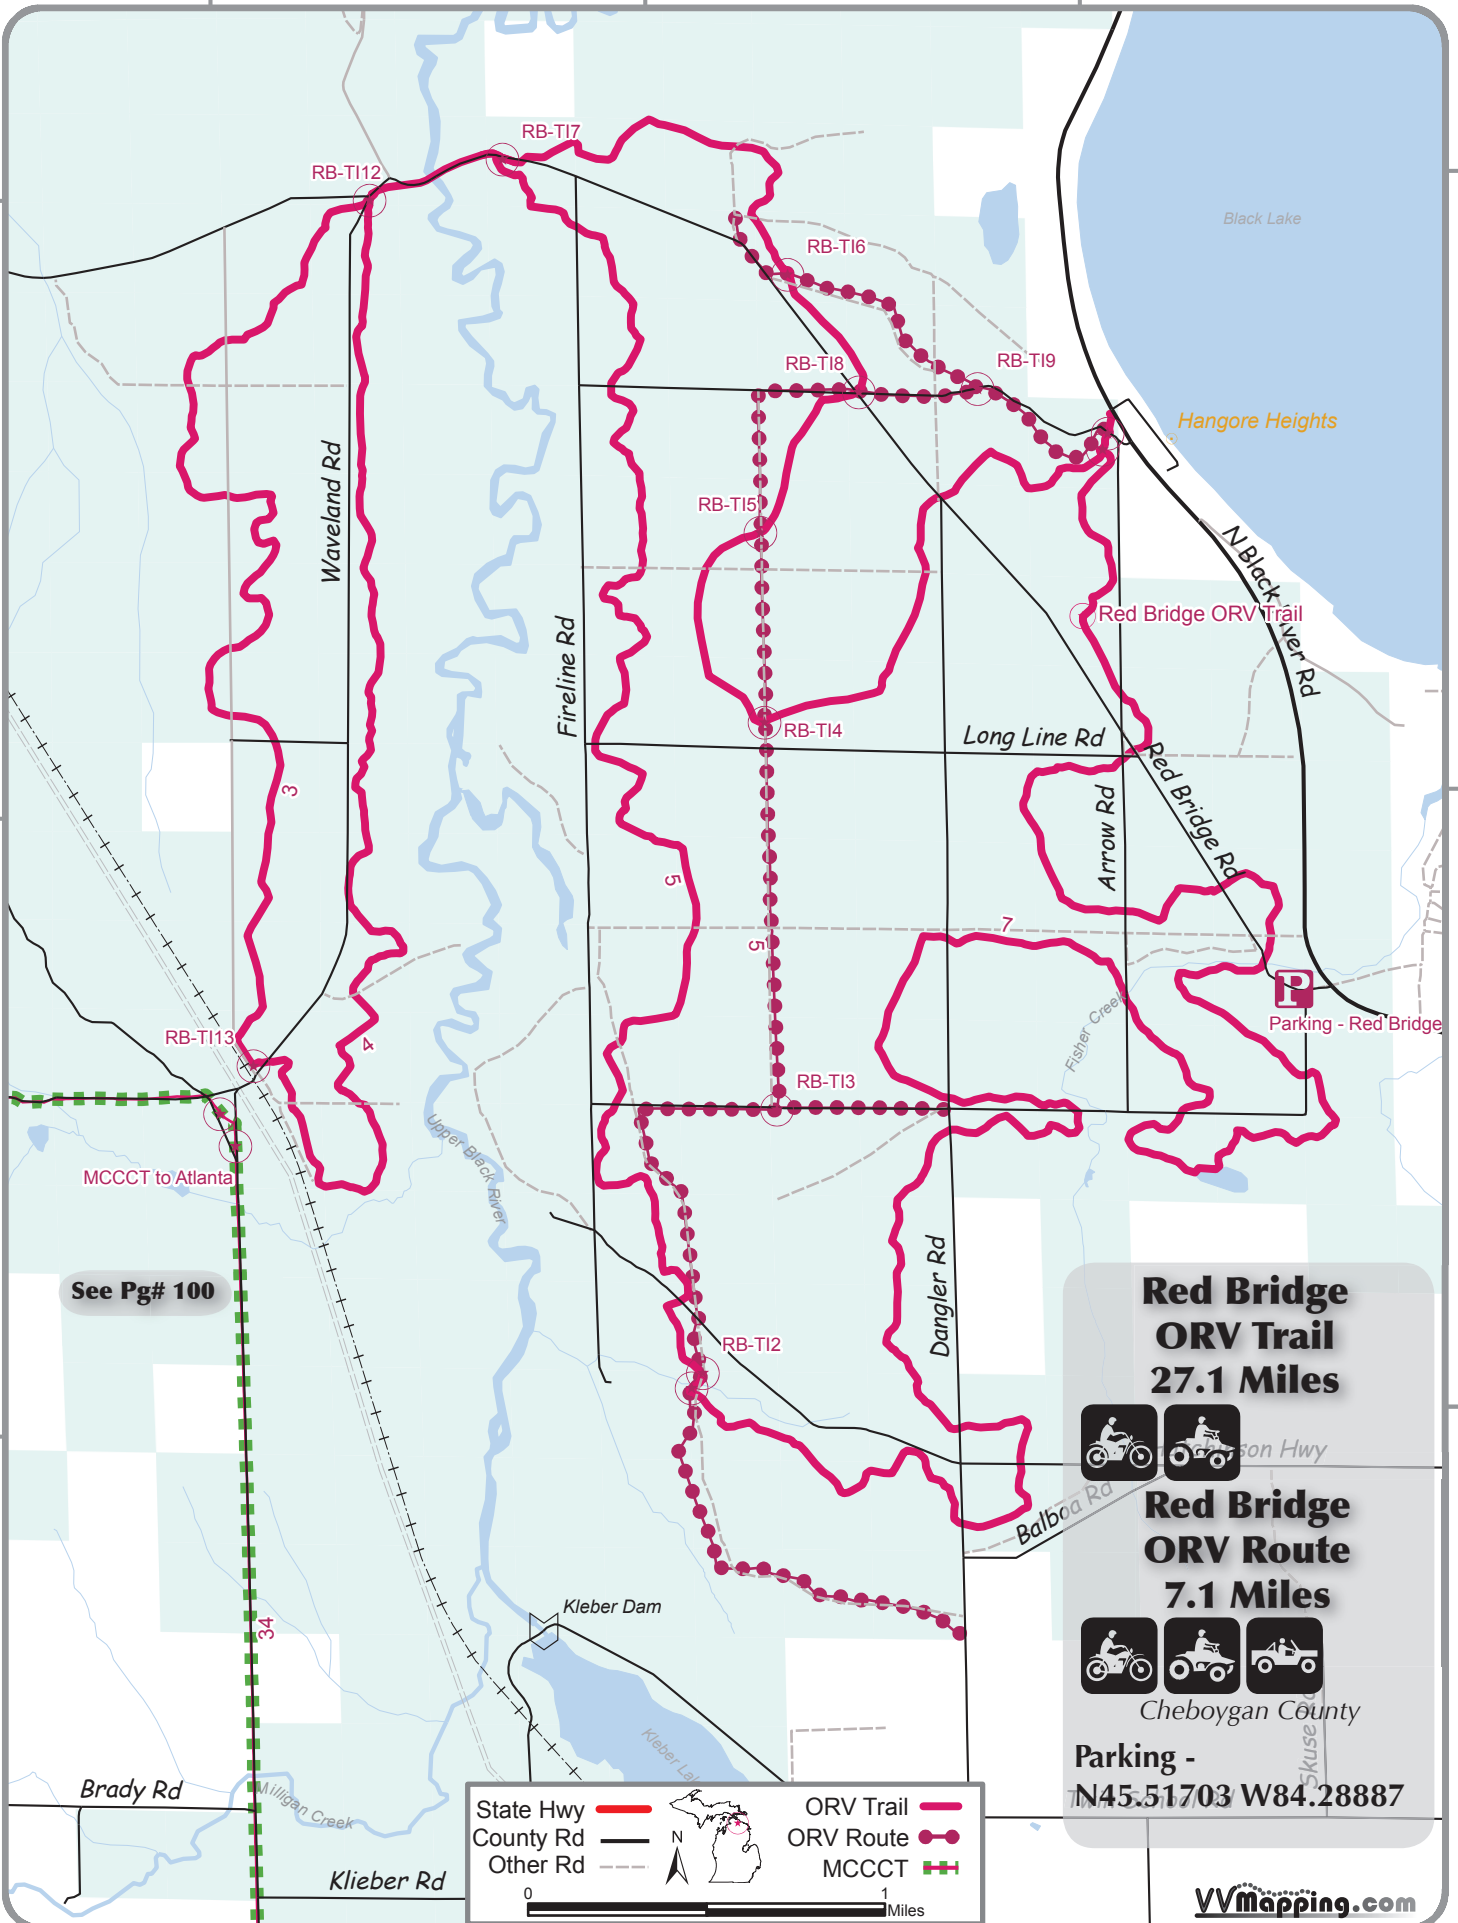

84.35° W

84.325° W

84.3° W

45.45° N

45.45° N

45.425° N

45.425° N

45.4° N

45.4° N

See Pg# 100

**Red Bridge
ORV Trail
27.1 Miles**

**Red Bridge
ORV Route
7.1 Miles**

Cheboygan County

**Parking -
N45.51703 W84.28887**

State Hwy		ORV Trail	
County Rd		ORV Route	
Other Rd		MCCCT	

0 1 Miles