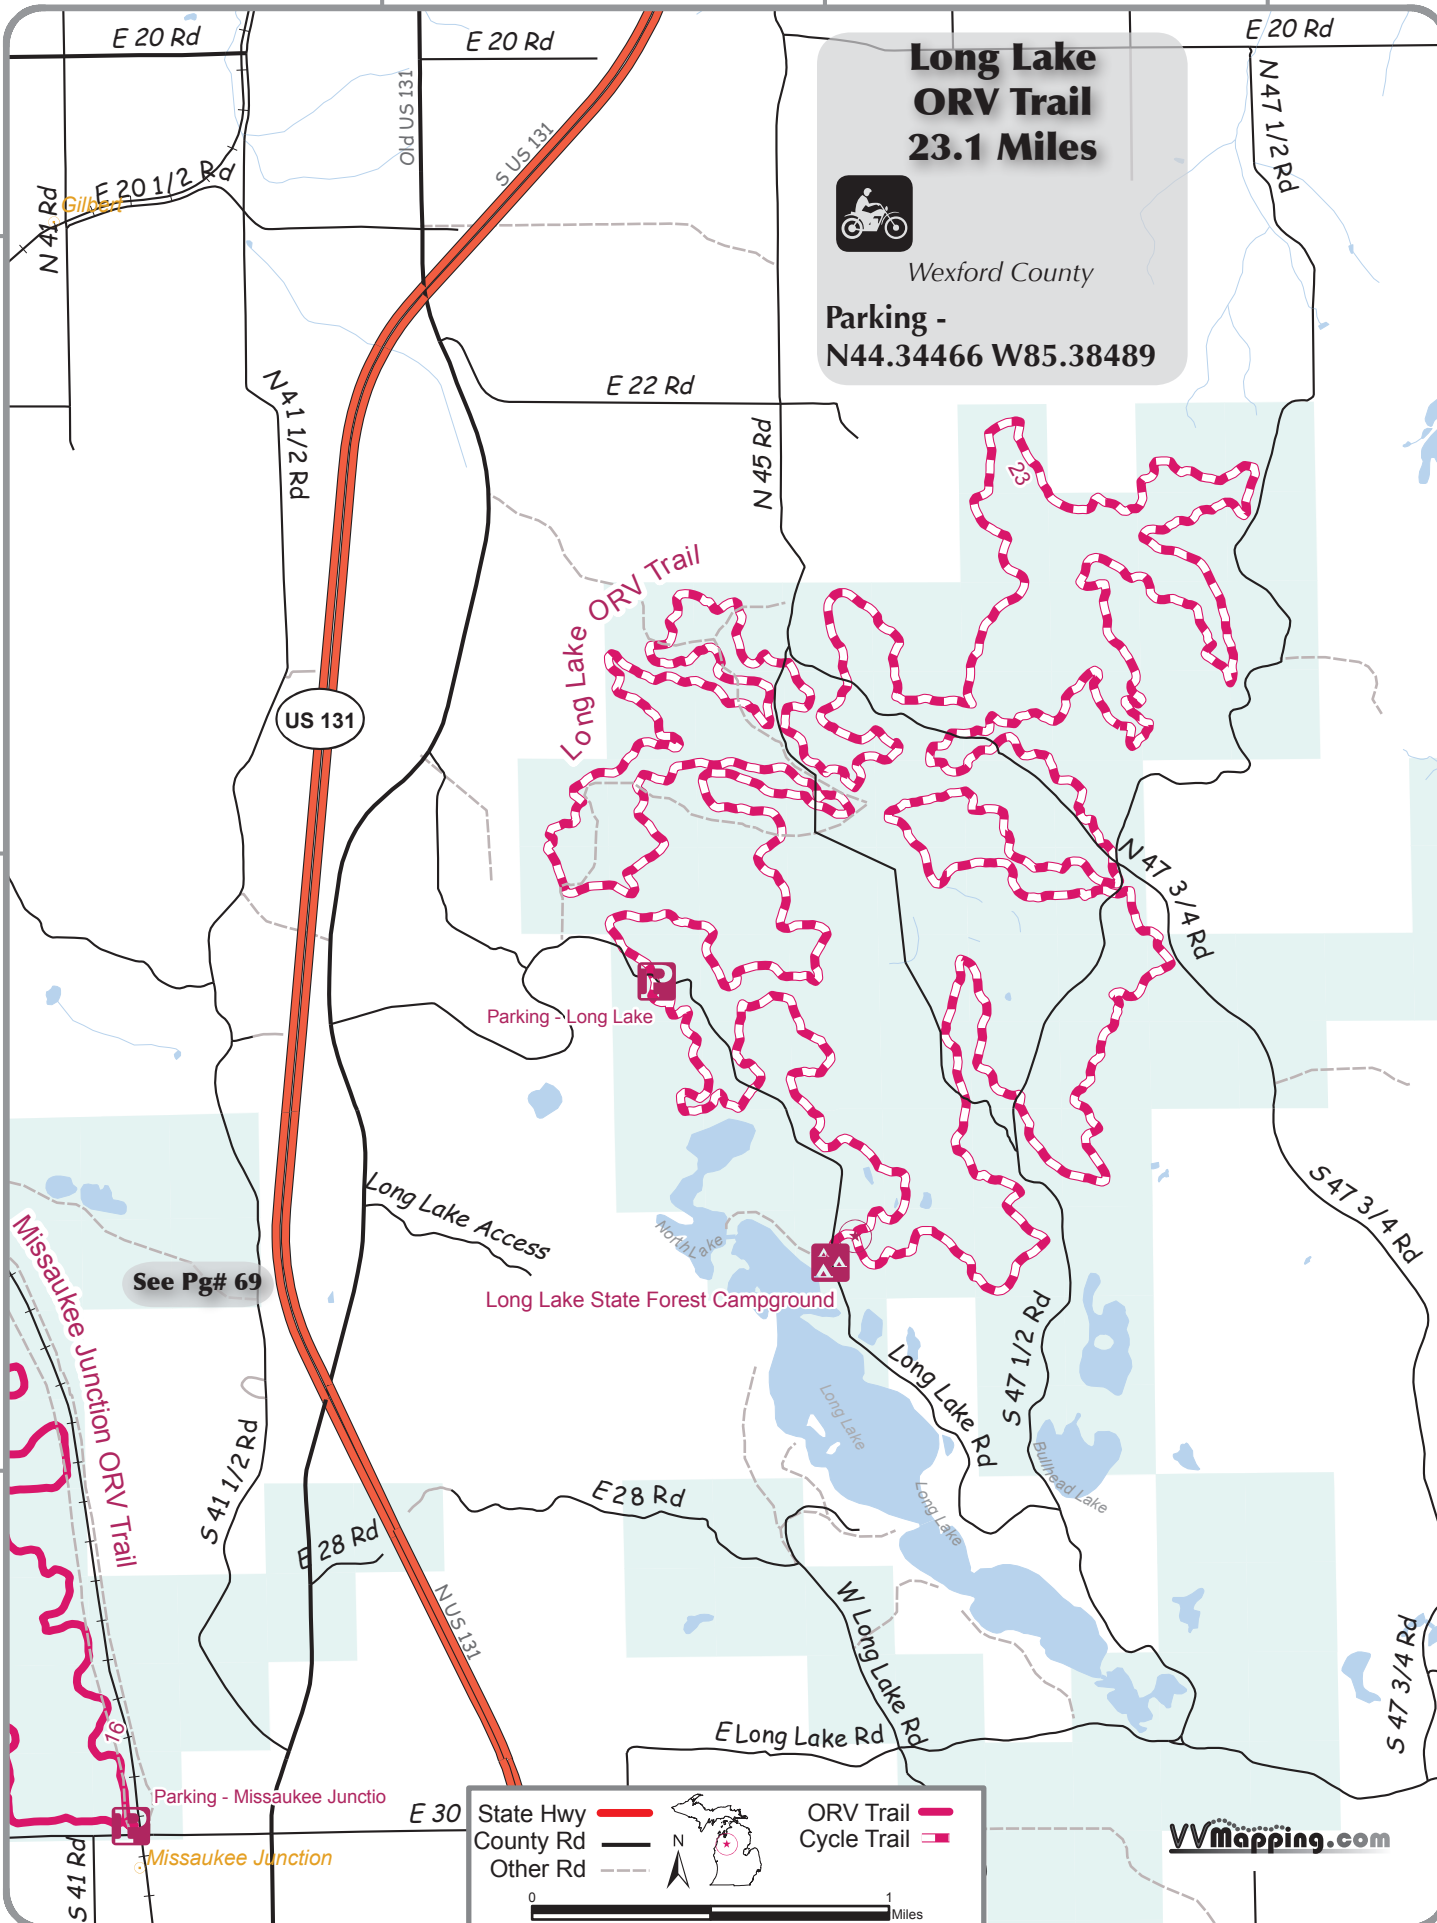

85.4° W

85.375° W

85.35° W

44.375° N

44.375° N

44.35° N

44.35° N

44.325° N

44.325° N

**Long Lake  
ORV Trail  
23.1 Miles**

Wexford County

**Parking -  
N44.34466 W85.38489**

See Pg# 69

State Hwy			ORV Trail	
County Rd			Cycle Trail	
Other Rd				

0 1 Miles

VVmapping.com