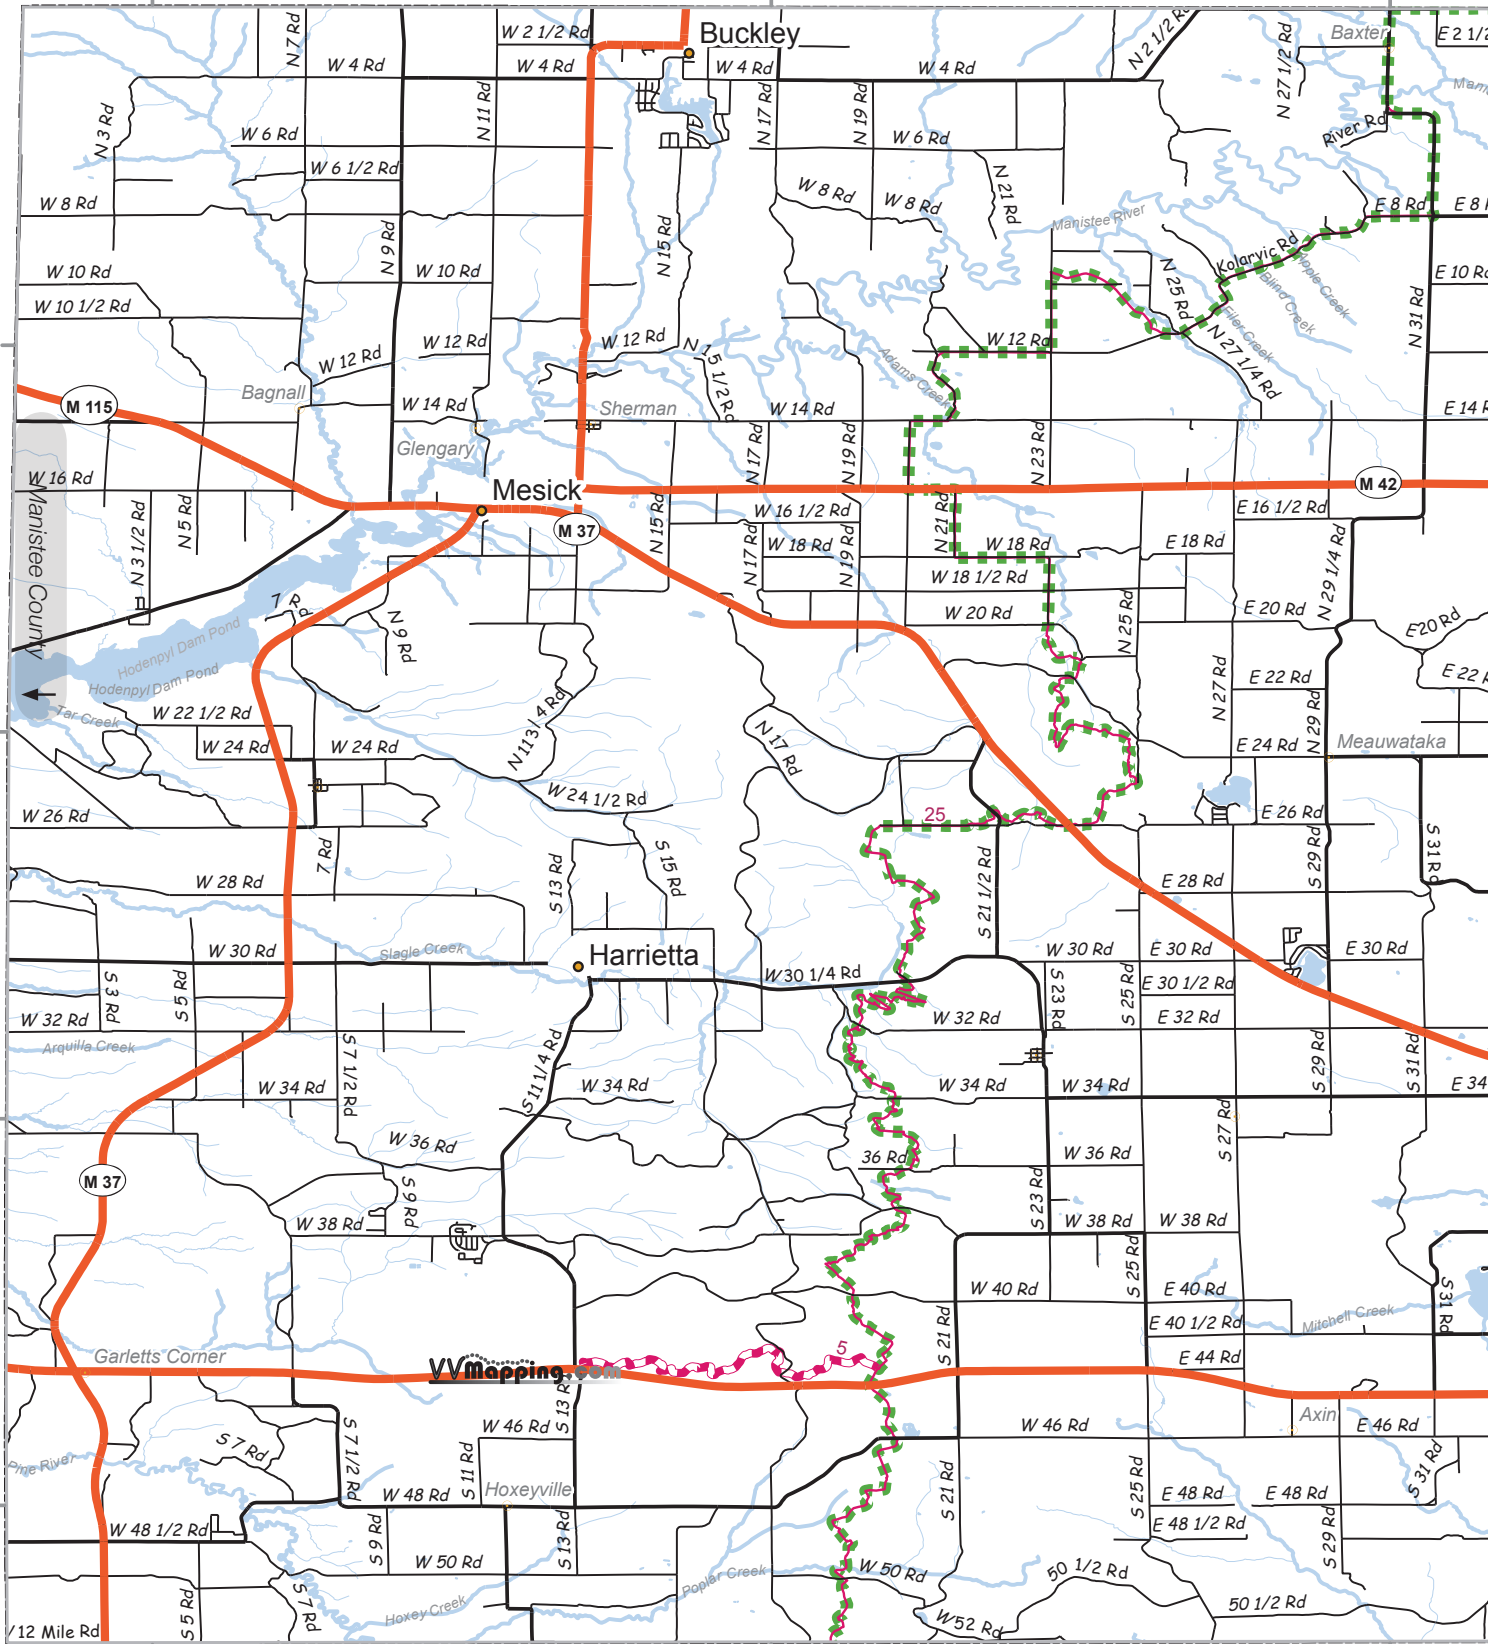

-85 789900

-85 558325

-85 526750

44 440636

44 358402

44 276168

44 193934

-85 789900

-85 558325

-85 526750

Lake/Oscola County ↓

Wexford County

State Hwy	
County Rd	
ORV Trail	
ORV Route	
Motorcycle Trail	
MCCCT	

0 1 2 Miles

County roads open to ORVs based on available information as of 7/1/2009.

NO Guarantee of Accuracy is given or implied.

State & Federal Highways = Closed
 General Rules (See County Ordinance for Specifics):
 Operate on the far right of the maintained portion of the road (not the shoulder, not the ditch), single file, under 25MPH.
 Lights required as of Jan 1, 2010.
 Children 12-17 require adult supervision
 Helmet and eye protection required.
 DNR License (ORV Sticker) required.

County ↓

Missaukee County ↓