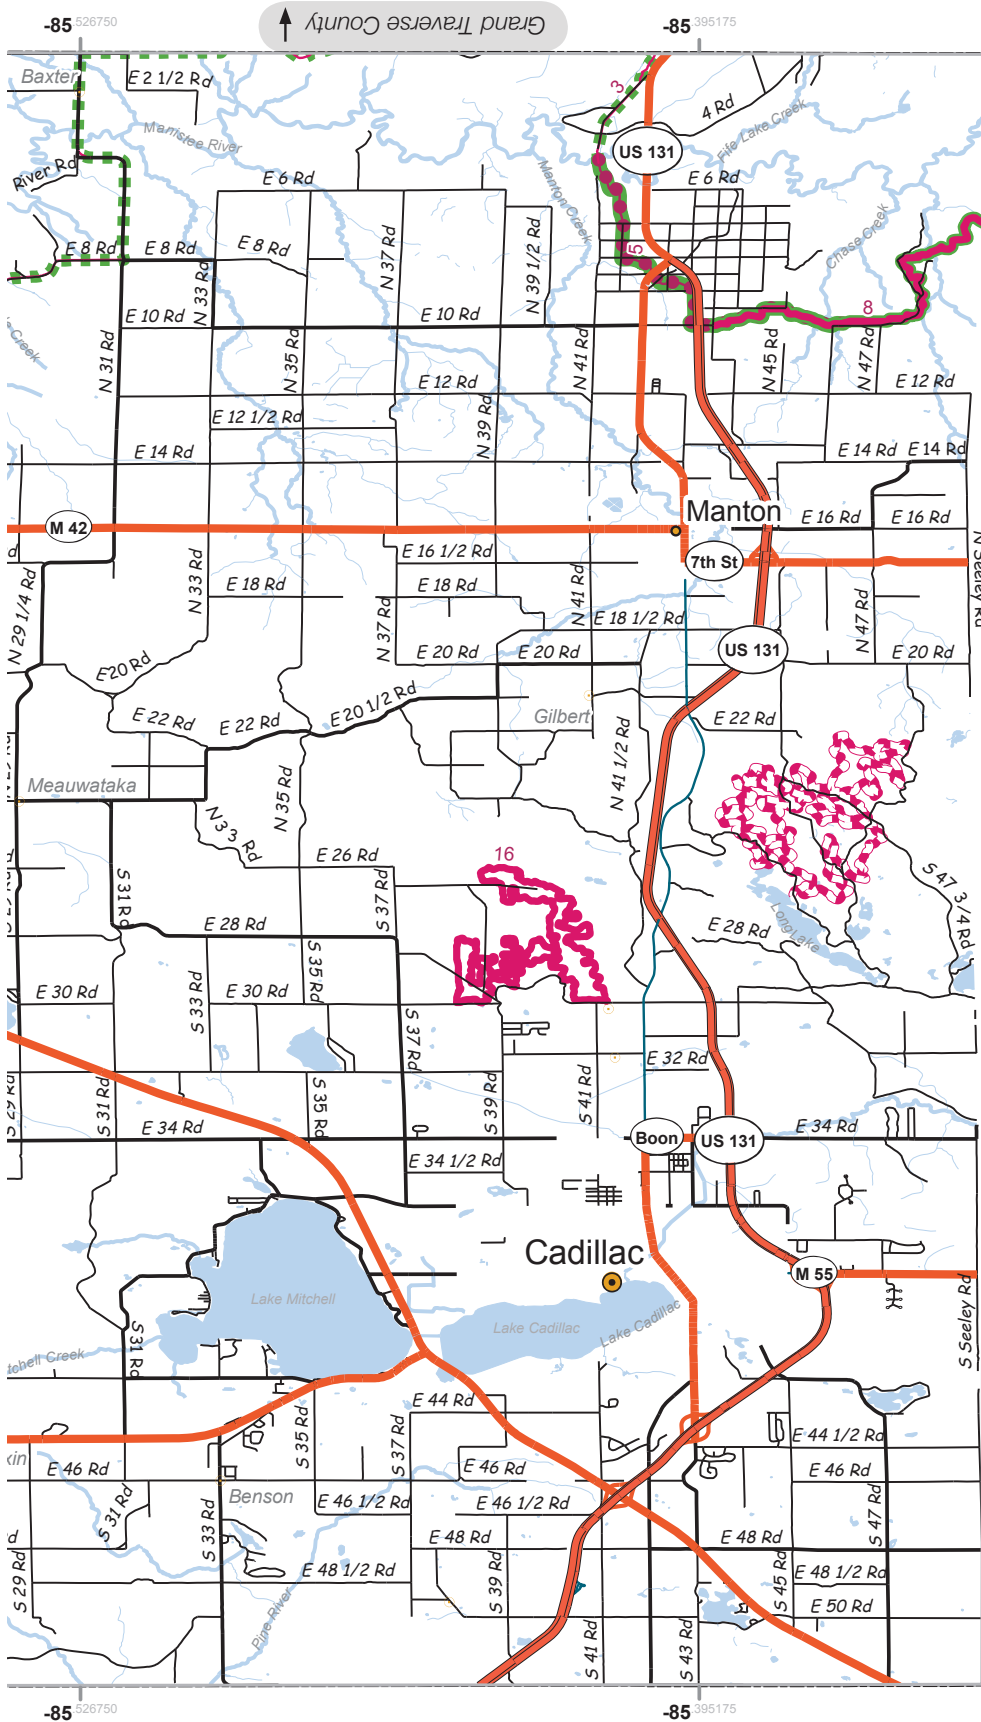

-85 789900

-85 558325

-85 526750

44 440636

44 358402

44 276168

44 193934

-85 789900

-85 558325

-85 526750

Lake/Oscola County ↓

Wexford County

State Hwy	
County Rd	
ORV Trail	
ORV Route	
Motorcycle Trail	
MCCCT	

0 1 2 Miles

County roads open to ORVs based on available information as of 7/1/2009.

NO Guarantee of Accuracy is given or implied.

State & Federal Highways = Closed
 General Rules (See County Ordinance for Specifics):
 Operate on the far right of the maintained portion of the road (not the shoulder, not the ditch), single file, under 25MPH.
 Lights required as of Jan 1, 2010.
 Children 12-17 require adult supervision
 Helmet and eye protection required.
 DNR License (ORV Sticker) required.

County ↓

Missaukee County ↓