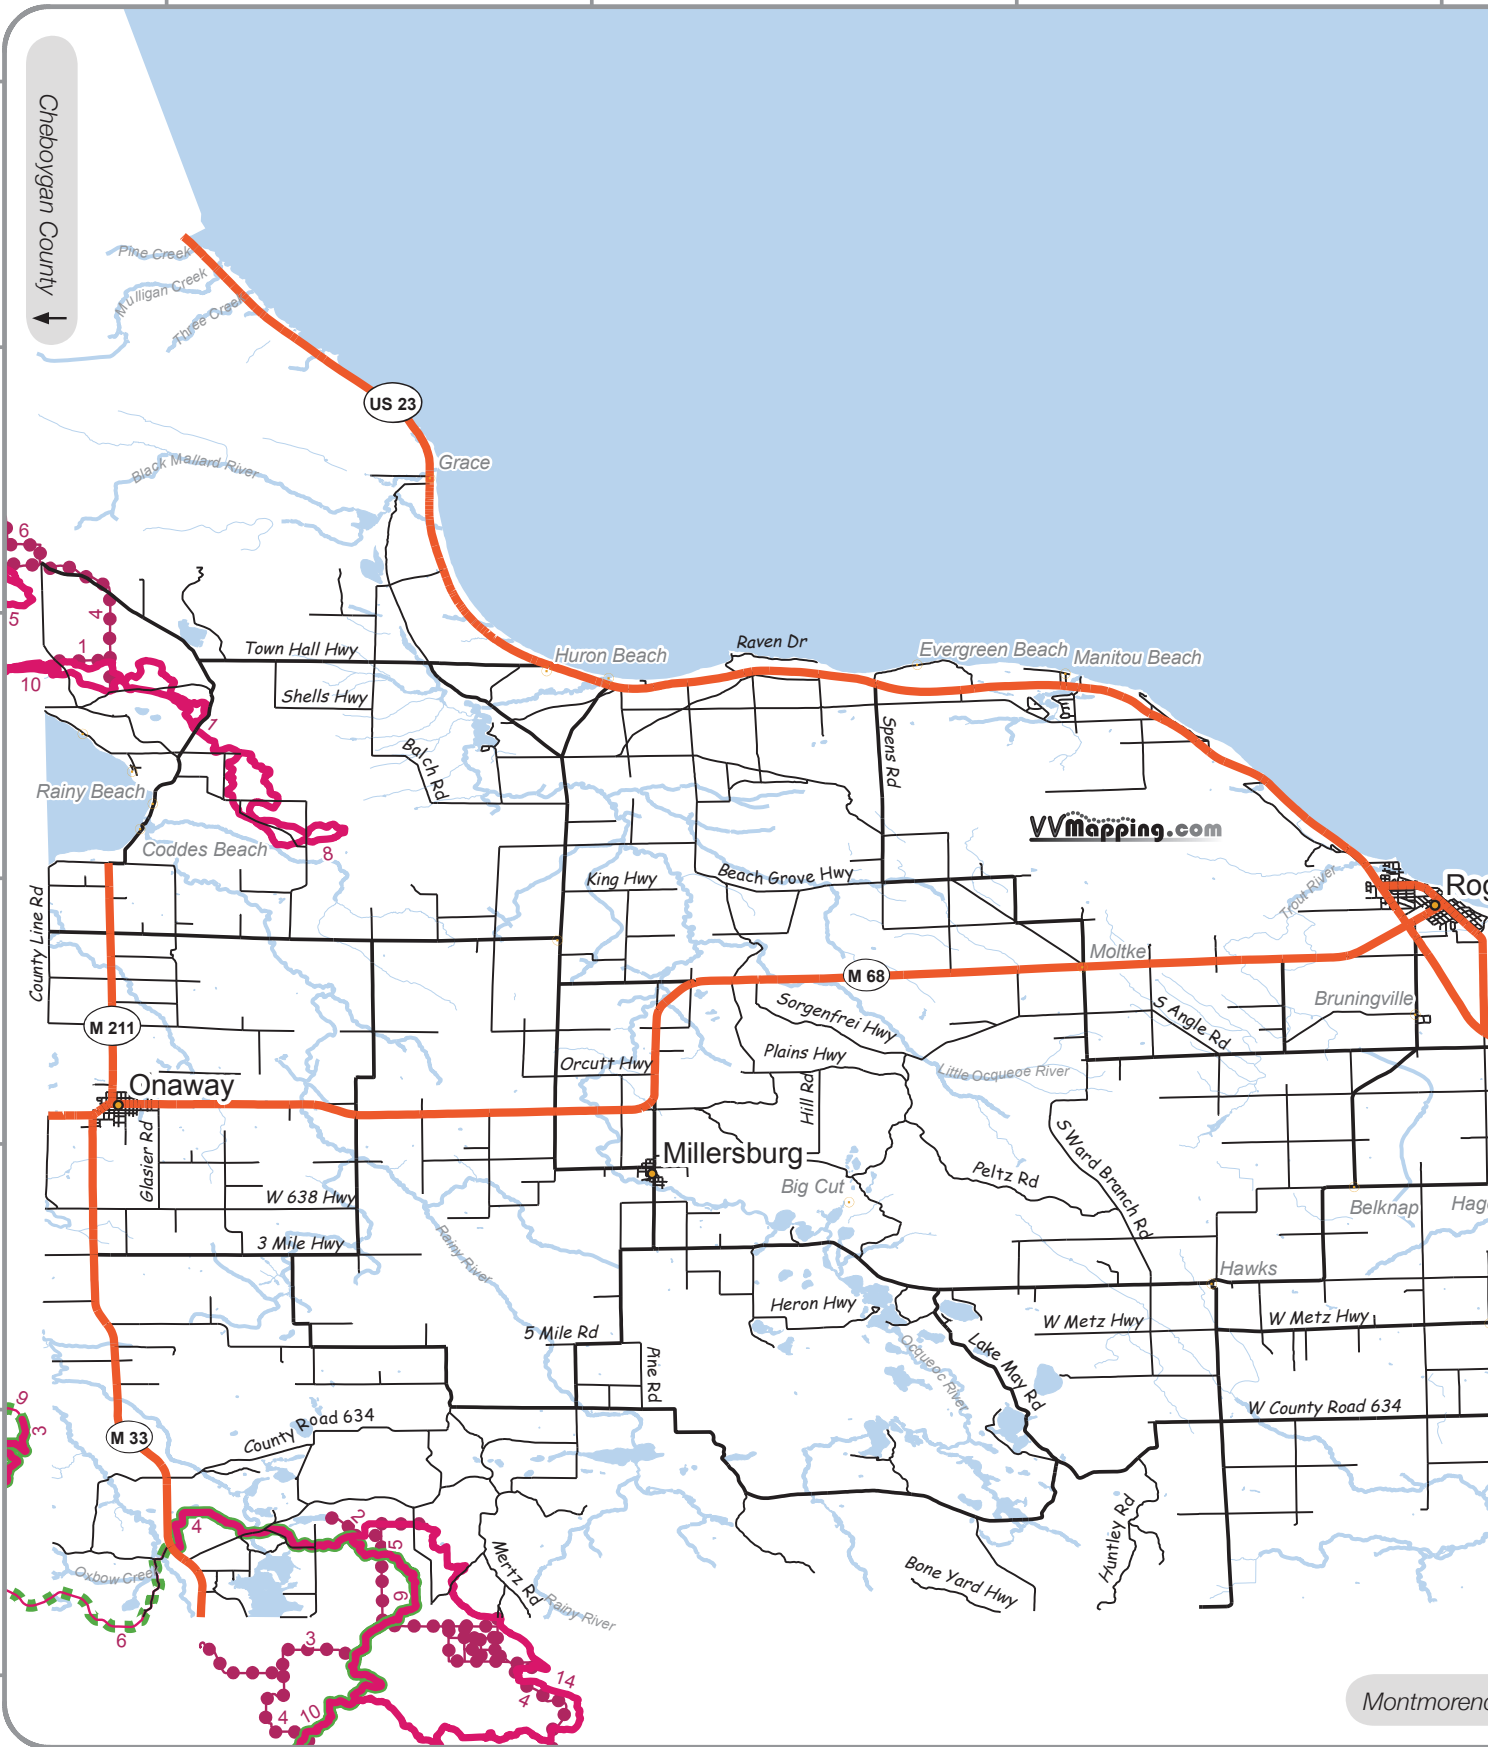

45 427444

45 345210

45 262976

45 180742

-84 211000

-84 079425

-83 947850

-83 016275

DNR License (ORV Sticker) required.

Presque Isle County

State Hwy		 0 1 2 3 Miles
County Rd		
ORV Trail		
ORV Route		
Motorcycle Trail		
MCCCT		

Montmorency/Alpena County ↓

-83 316275

-83 684700

-83 553125

-83 421550