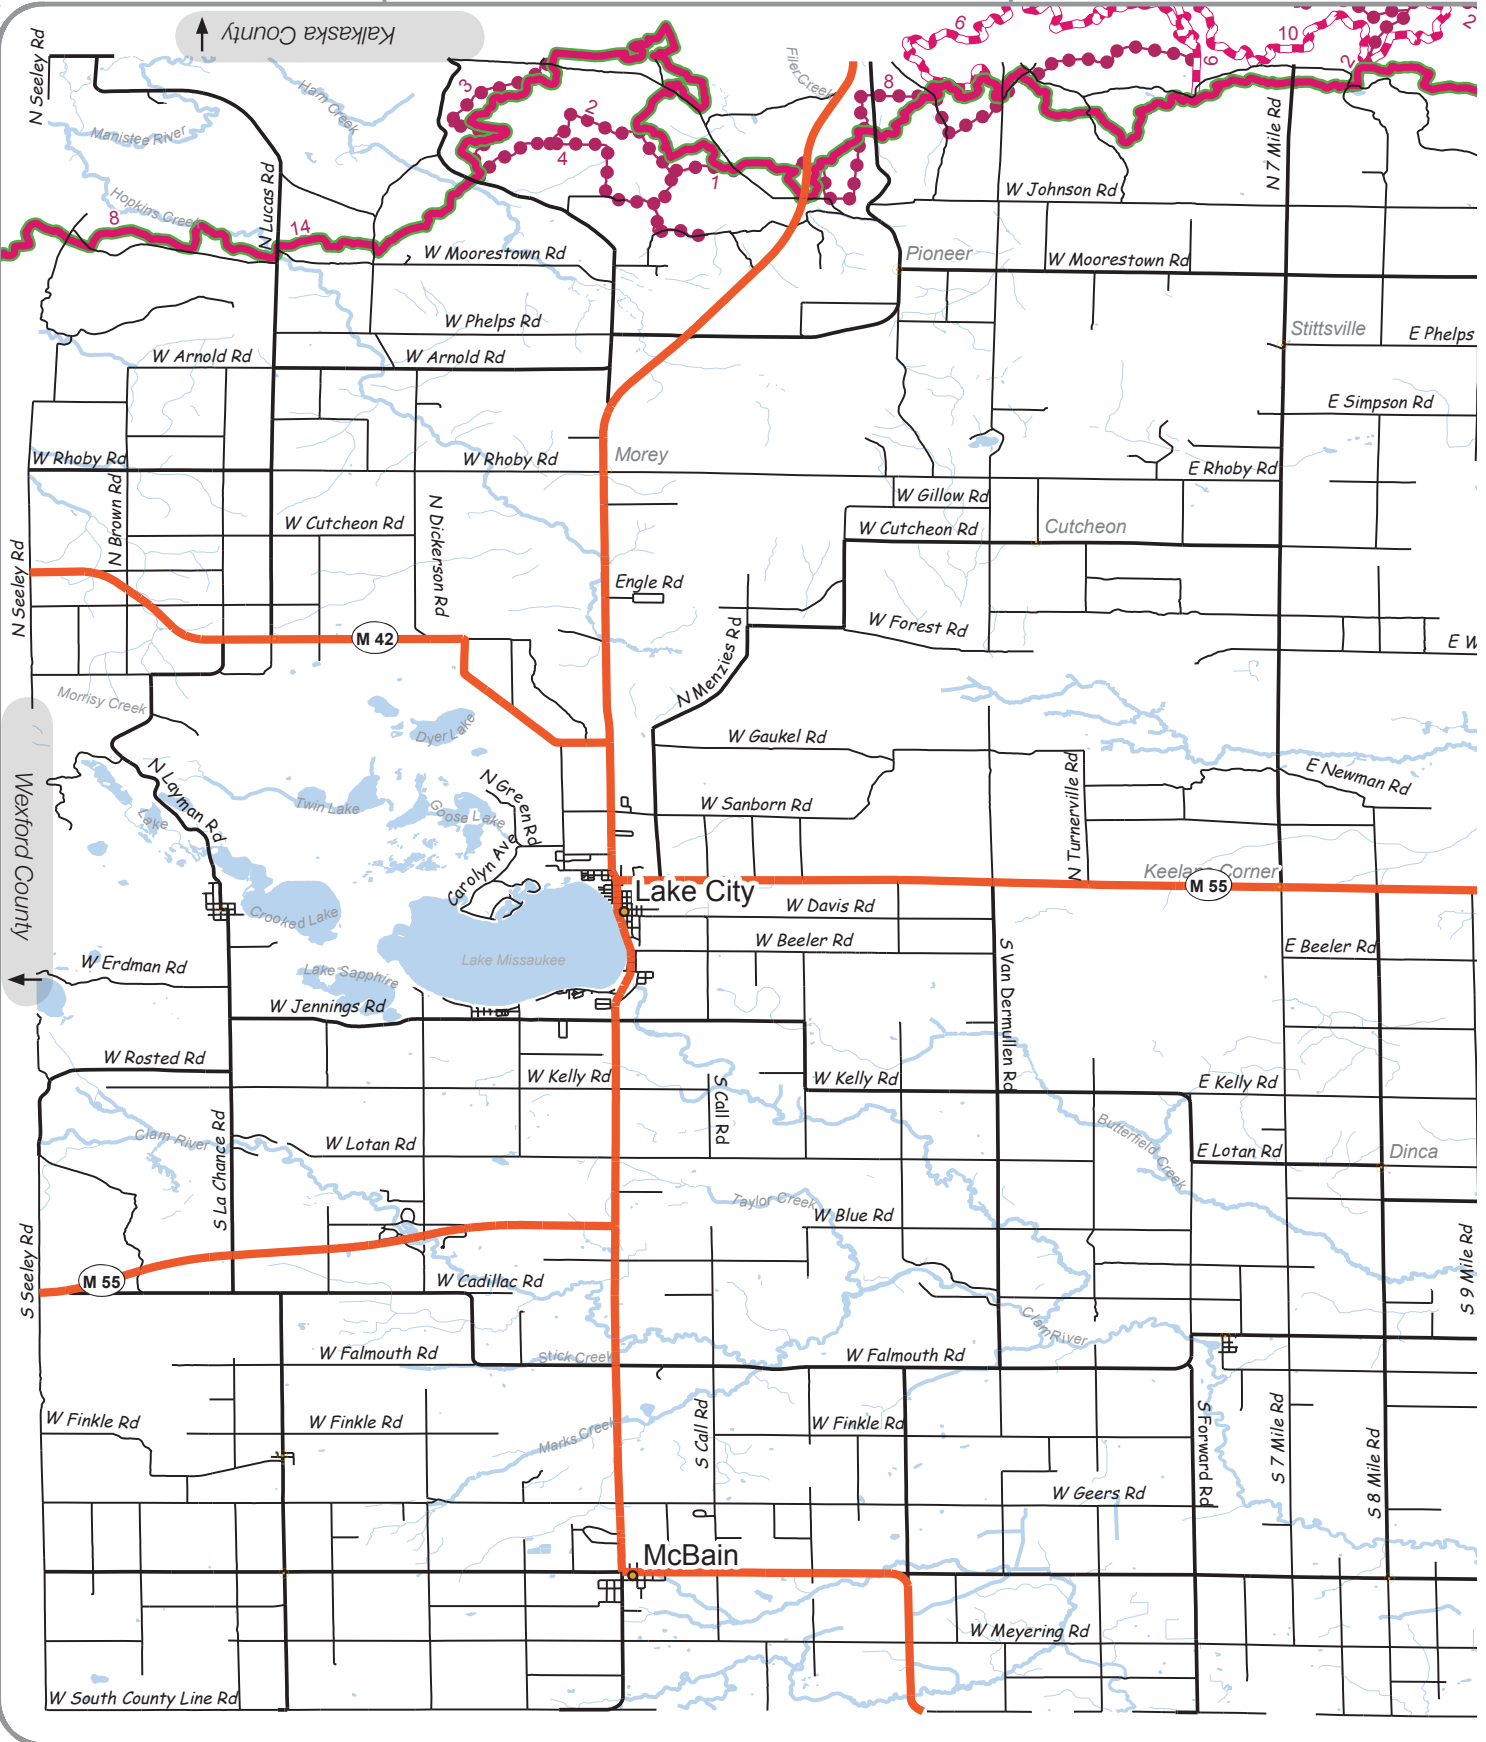

44 522870

-85 263600

-85 132025

44 440836

44 358402

44 276168

44 193934

Kalkaska County

Wexford County

Lake City

McBain

-85 263600

-85 132025