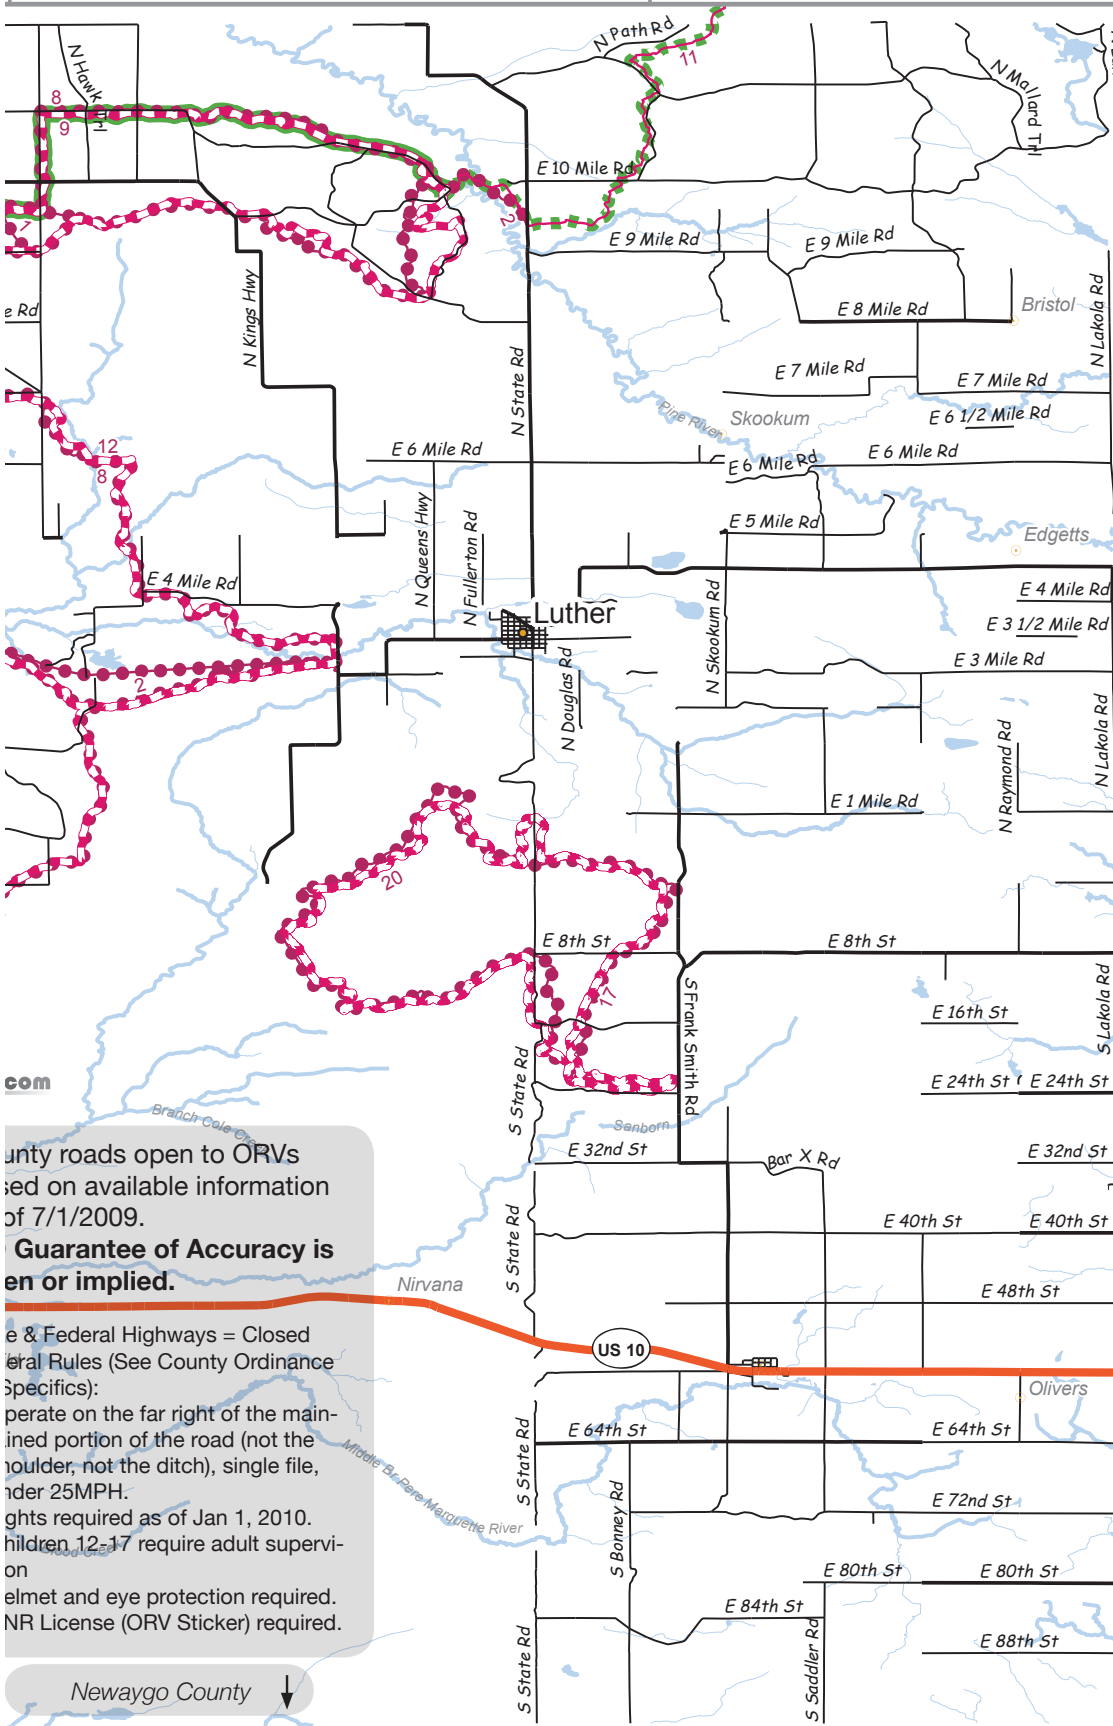

State Hwy 
 County Rd 
 ORV Trail 
 ORV Route 
 Motorcycle Trail 
 MCCCT 

0 1 2 Miles

Lake County

44 111700

Mason County

44 029466

43 947232

43 854988

VVmapping.com

County roads open based on availability as of 7/1/2009.
NO Guarantee of given or implied.

State & Federal Highway General Rules (See Code for Specifics):
 Operate on the far maintained portion of the shoulder, not the ditch under 25MPH.
 Lights required as directed
 Children 12-17 require helmet
 Helmet and eye protection
 DNR License (ORV)

Newaygo

Westford/Mason County ↑

County roads open to ORVs based on available information of 7/1/2009.

Guarantee of Accuracy is given or implied.

State & Federal Highways = Closed

Local Rules (See County Ordinance Specifics):

Newaygo County ↓

Osceola County →