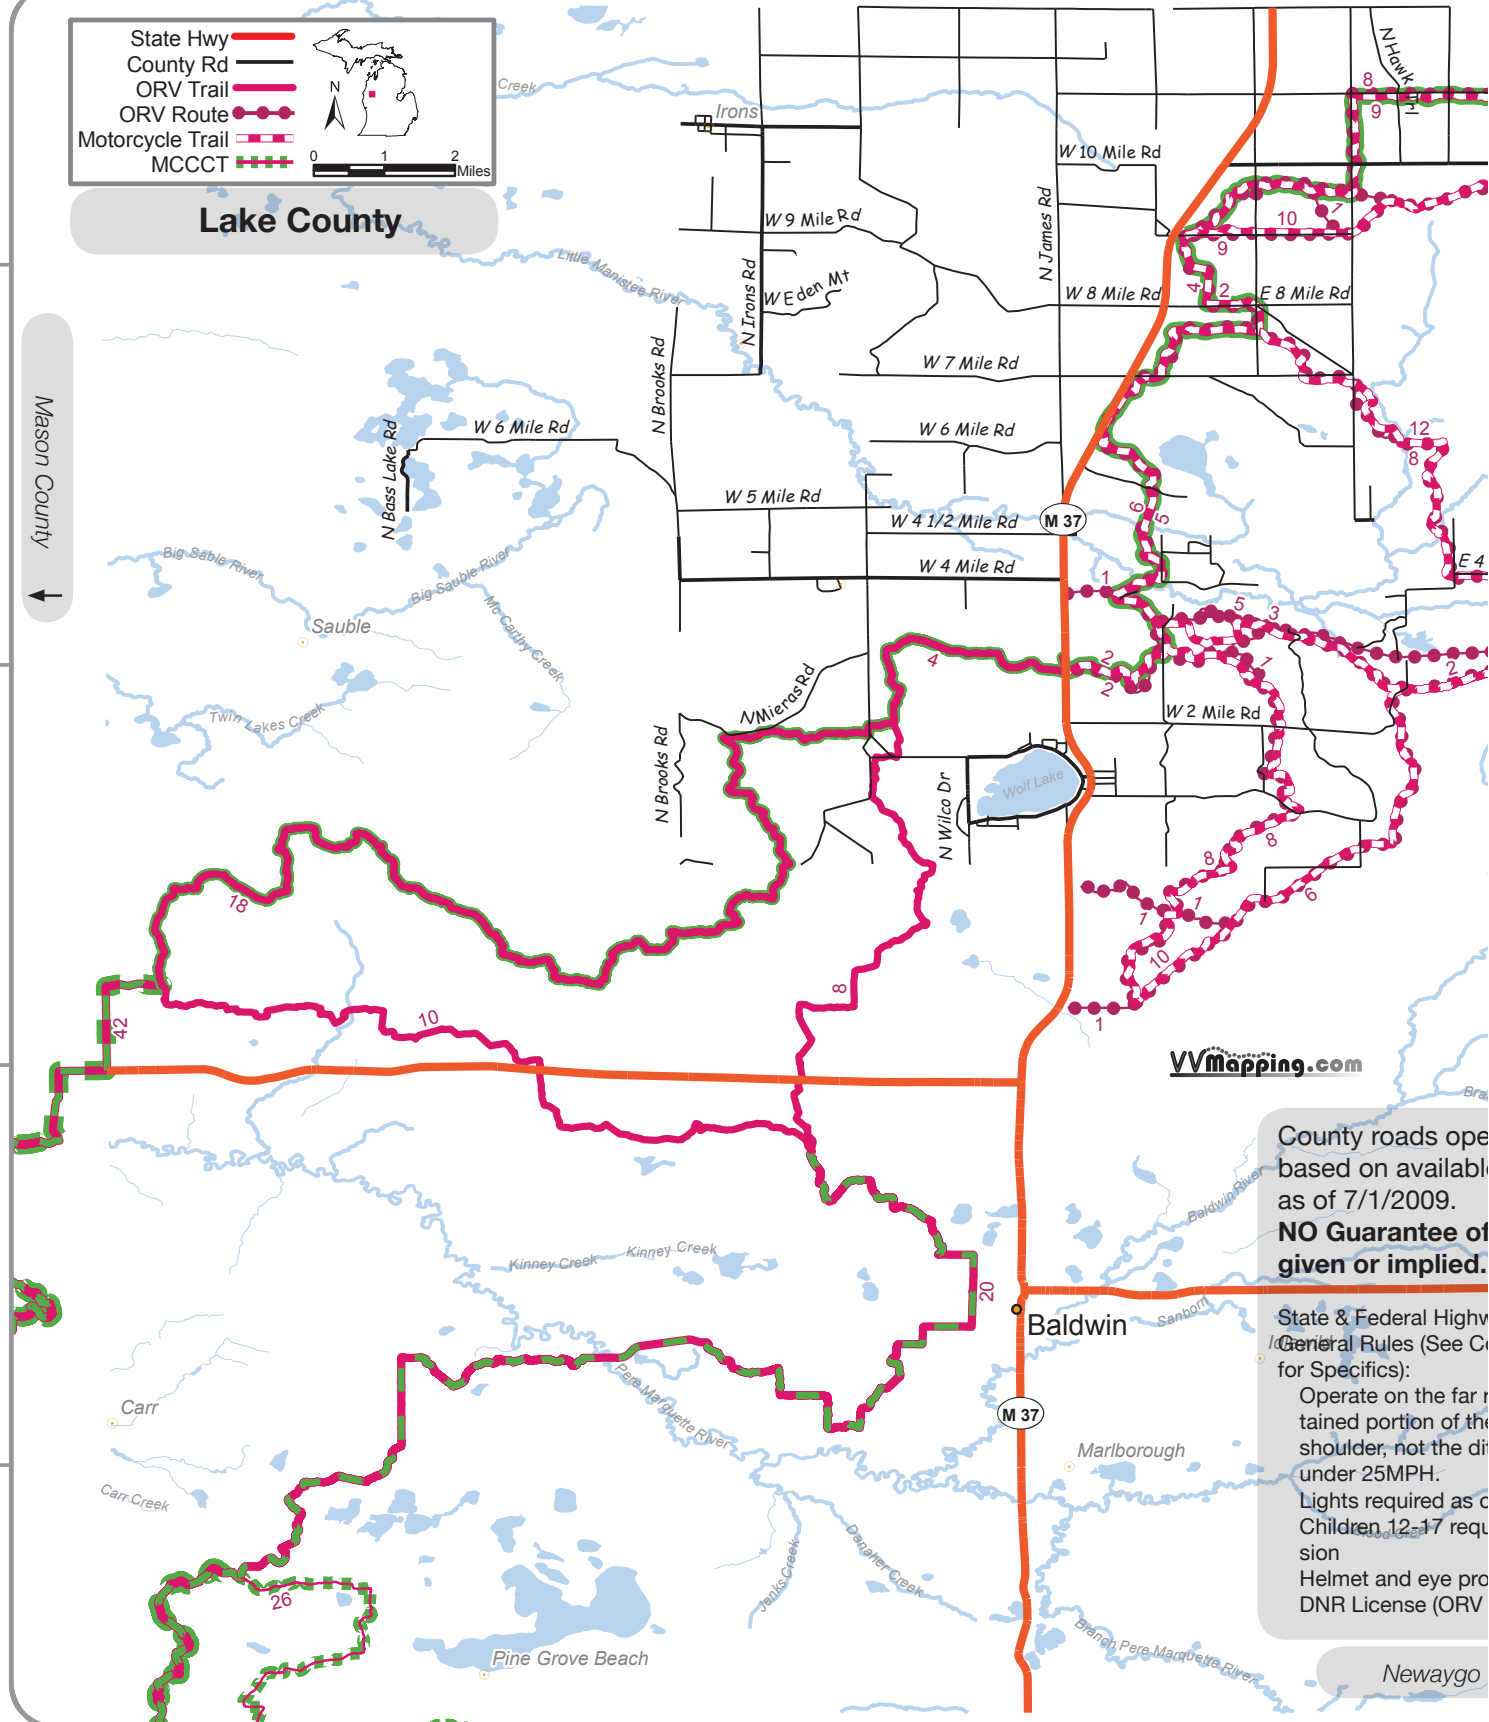

State Hwy 
 County Rd 
 ORV Trail 
 ORV Route 
 Motorcycle Trail 
 MCCCT 

0 1 2 Miles

Lake County

44 111700

Mason County

44 029466

43 947232

43 854988

VVmapping.com

County roads open based on availability as of 7/1/2009.
NO Guarantee of given or implied.

State & Federal Highway General Rules (See Code for Specifics):
 Operate on the far maintained portion of the shoulder, not the ditch under 25MPH.
 Lights required as directed
 Children 12-17 require helmet
 Helmet and eye protection
 DNR License (ORV)

Newaygo

Westford/Mason County ↑

County roads open to ORVs based on available information of 7/1/2009.

Guarantee of Accuracy is given or implied.

State & Federal Highways = Closed

Local Rules (See County Ordinance Specifics):

Newaygo County ↓

Osceola County →