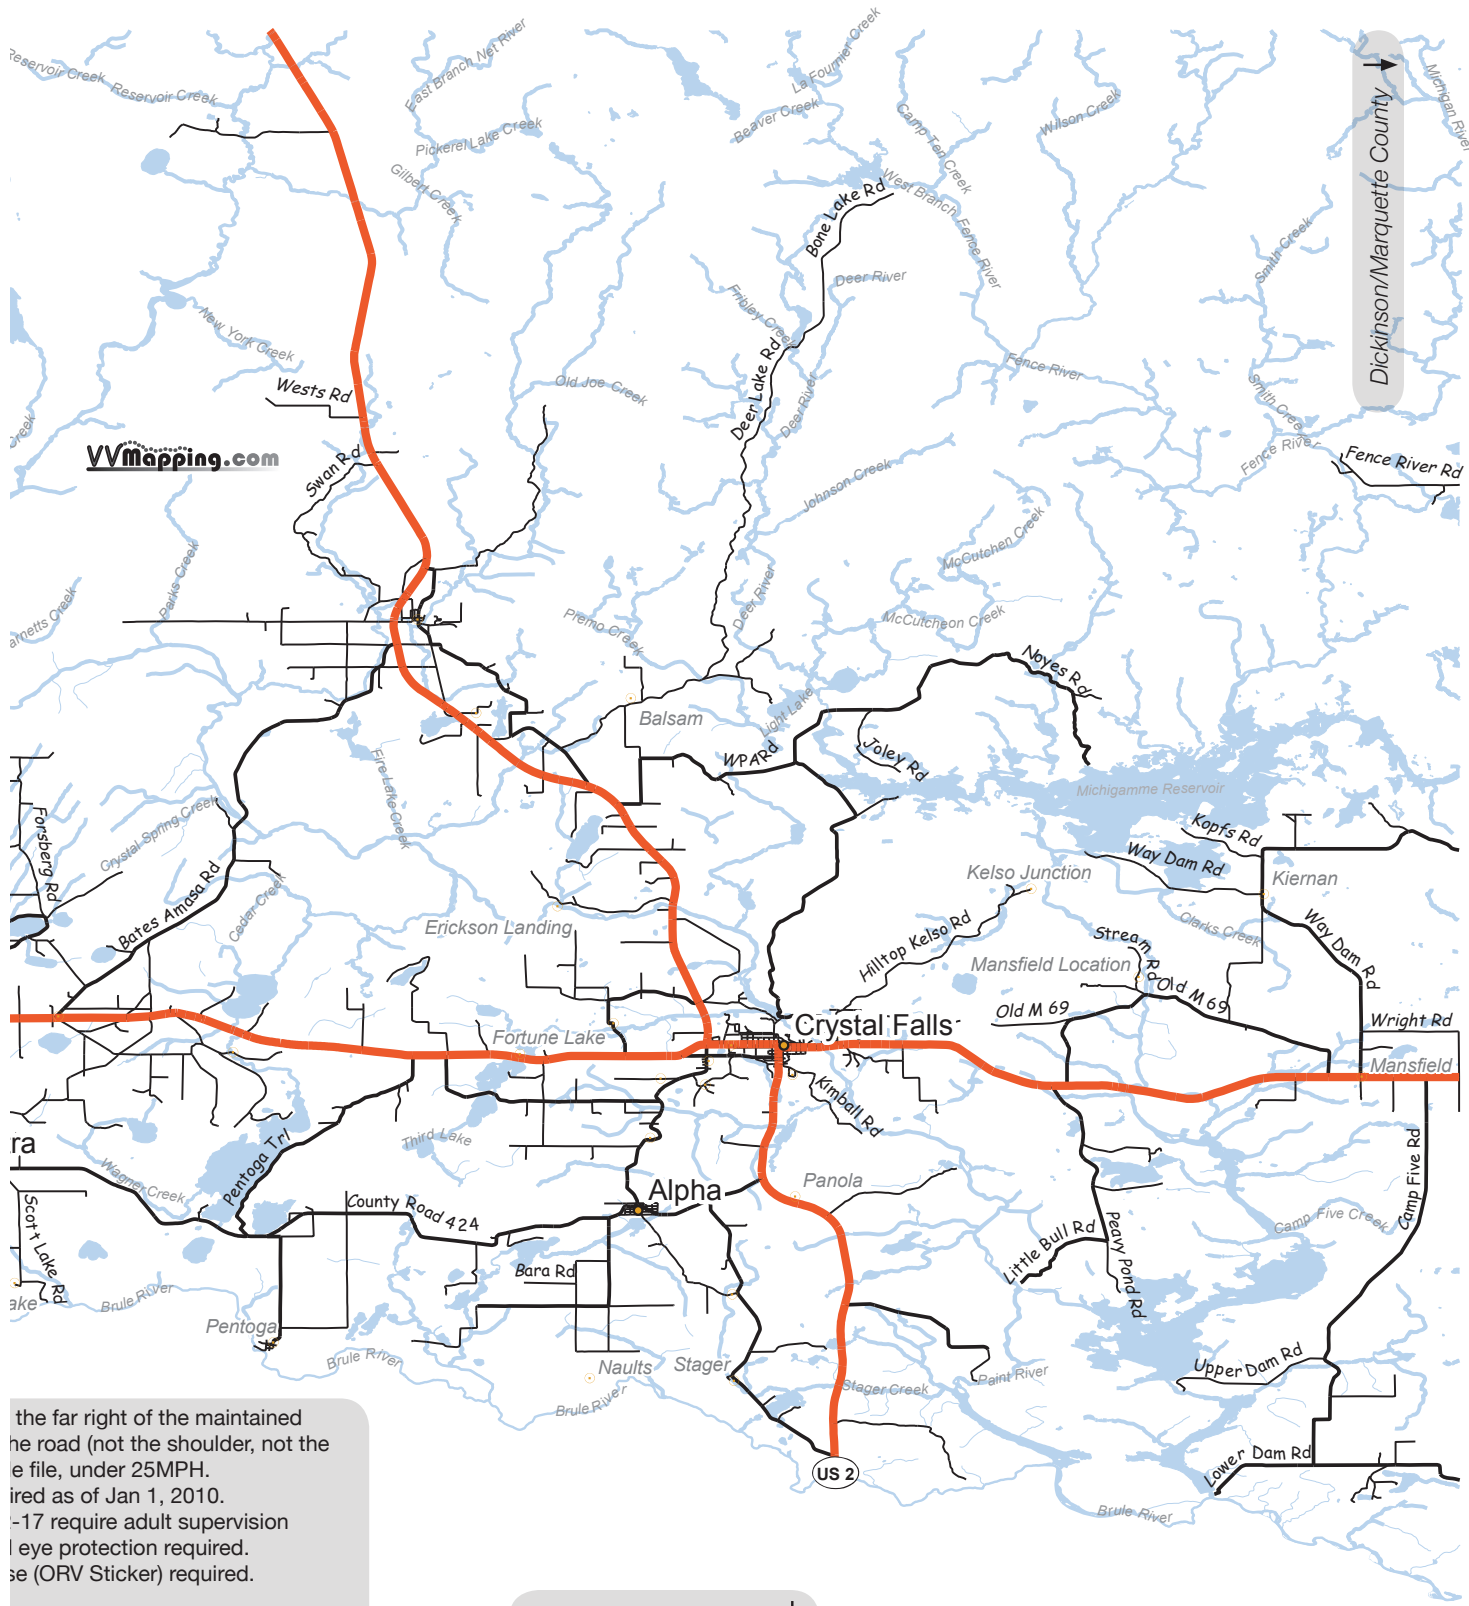

VVmap

-88 947700

-88 816125

-88 884550

-88 552975

-88 552975      -88 421400      -88 289825      -88 158250

Baraga/Houghton County

Dickinson/Marquette County

46 414252  
46 332018  
46 48784  
46 67550  
46 085316  
46 003082  
45 920848

VVmapping.com

the far right of the maintained  
 he road (not the shoulder, not the  
 e file, under 25MPH.  
 ired as of Jan 1, 2010.  
 -17 require adult supervision  
 eye protection required.  
 se (ORV Sticker) required.