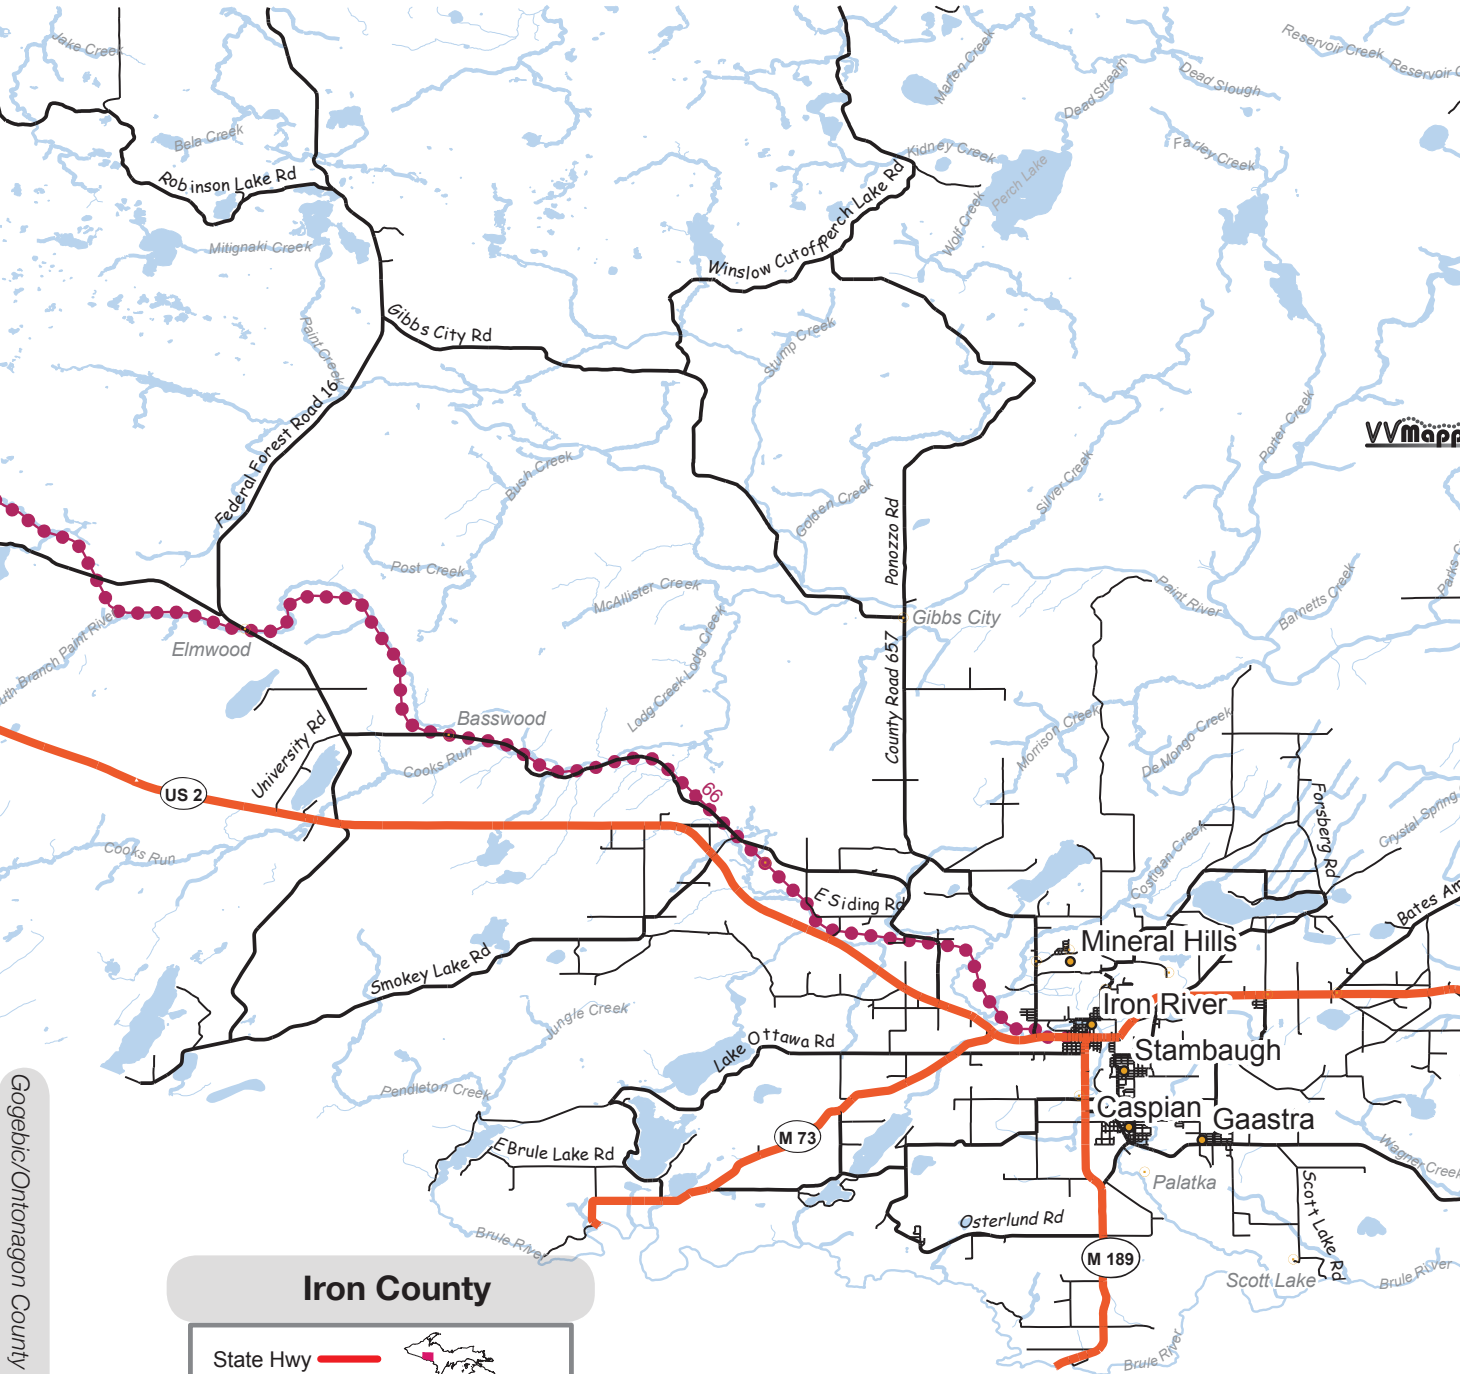

-88 947700

-88 816125

-88 884550

-88 552975

46 414252

46 332018

46 249784

46 167550

46 85316

46 003082

45 920848

Gogetic/Ontonagon County

Iron County

State Hwy
County Rd
ORV Trail
ORV Route

0 1 2 3 Miles

County roads open to ORVs based on available information as of 7/1/2009.
NO Guarantee of Accuracy is given or implied.

State & Federal Highways = Closed
General Rules (See County Ordinance for Specifics):

Operate on the far right of the portion of the road (not the shoulder), single file, under 25MPH
Lights required as of Jan 1, 2009
Children 12-17 require adult supervision
Helmet and eye protection required
DNR License (ORV Sticker) required

VVmap

-88 947700

-88 816125

-88 884550

-88 552975