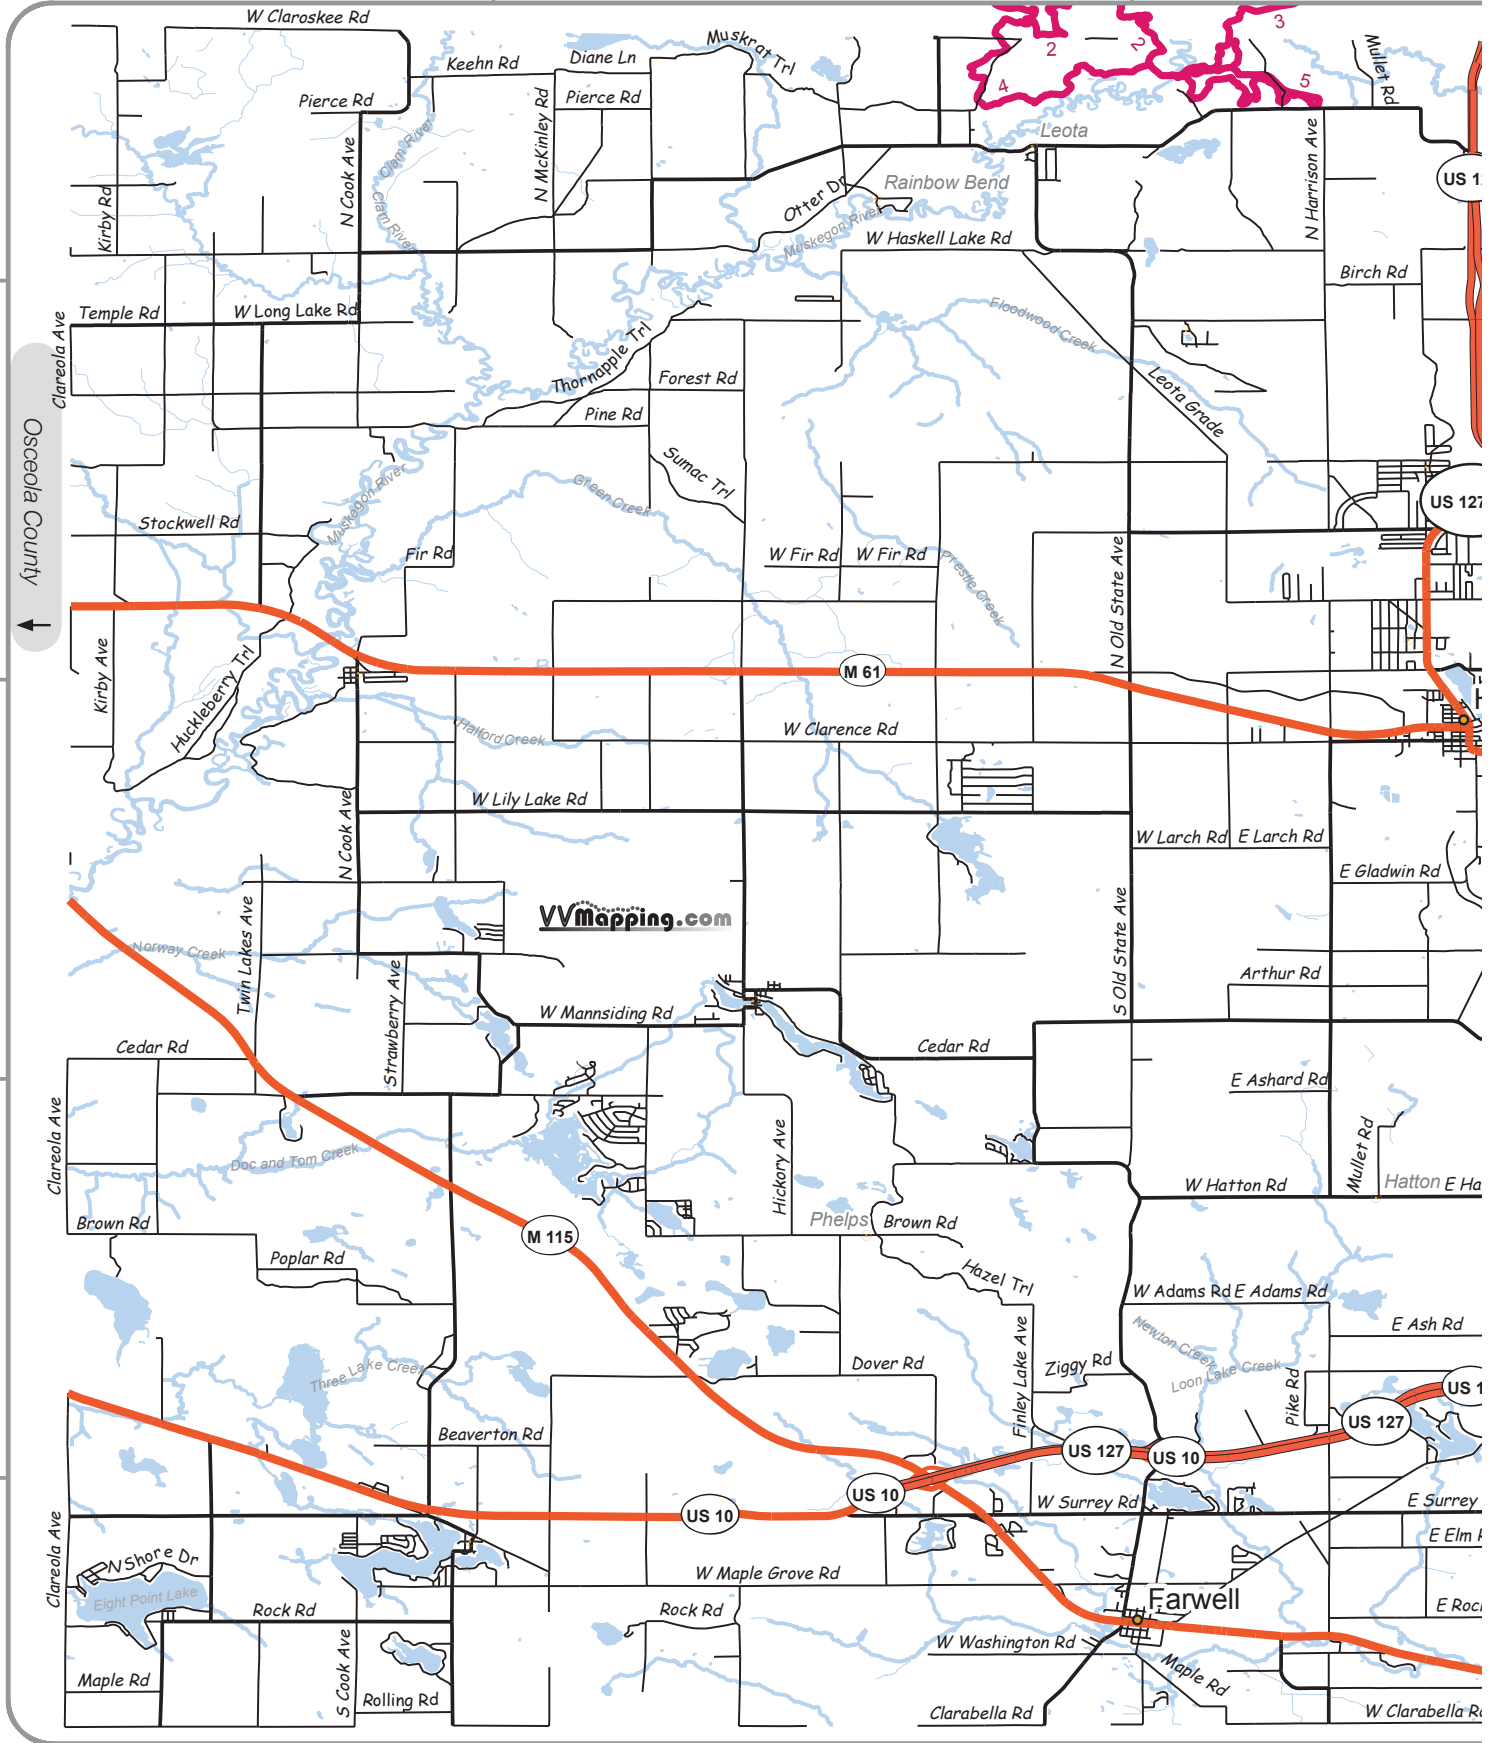

-85 000450

-84 868875

44 111700

44 020466

43 947232

43 864938

Osceola County

-85 000450

-84 868875

County roads open to ORVs based on available information as of 7/1/2009.
NO Guarantee of Accuracy is given or implied.

State & Federal Highways = Closed
 General Rules (See County Ordinance for Specifics):
 Operate on the far right of the maintained portion of the road (not the shoulder, not the ditch), single file, under 25MPH.
 Lights required as of Jan 1, 2010.
 Children 12-17 require adult supervision
 Helmet and eye protection required.
 DNR License (ORV Sticker) required.

Clare County

State Hwy —
 County Rd —
 ORV Trail —

0 1 2 Miles

Isabella County ↓

Gladwin County ↑

44 11700
 44 129466
 43 347232
 43 364988