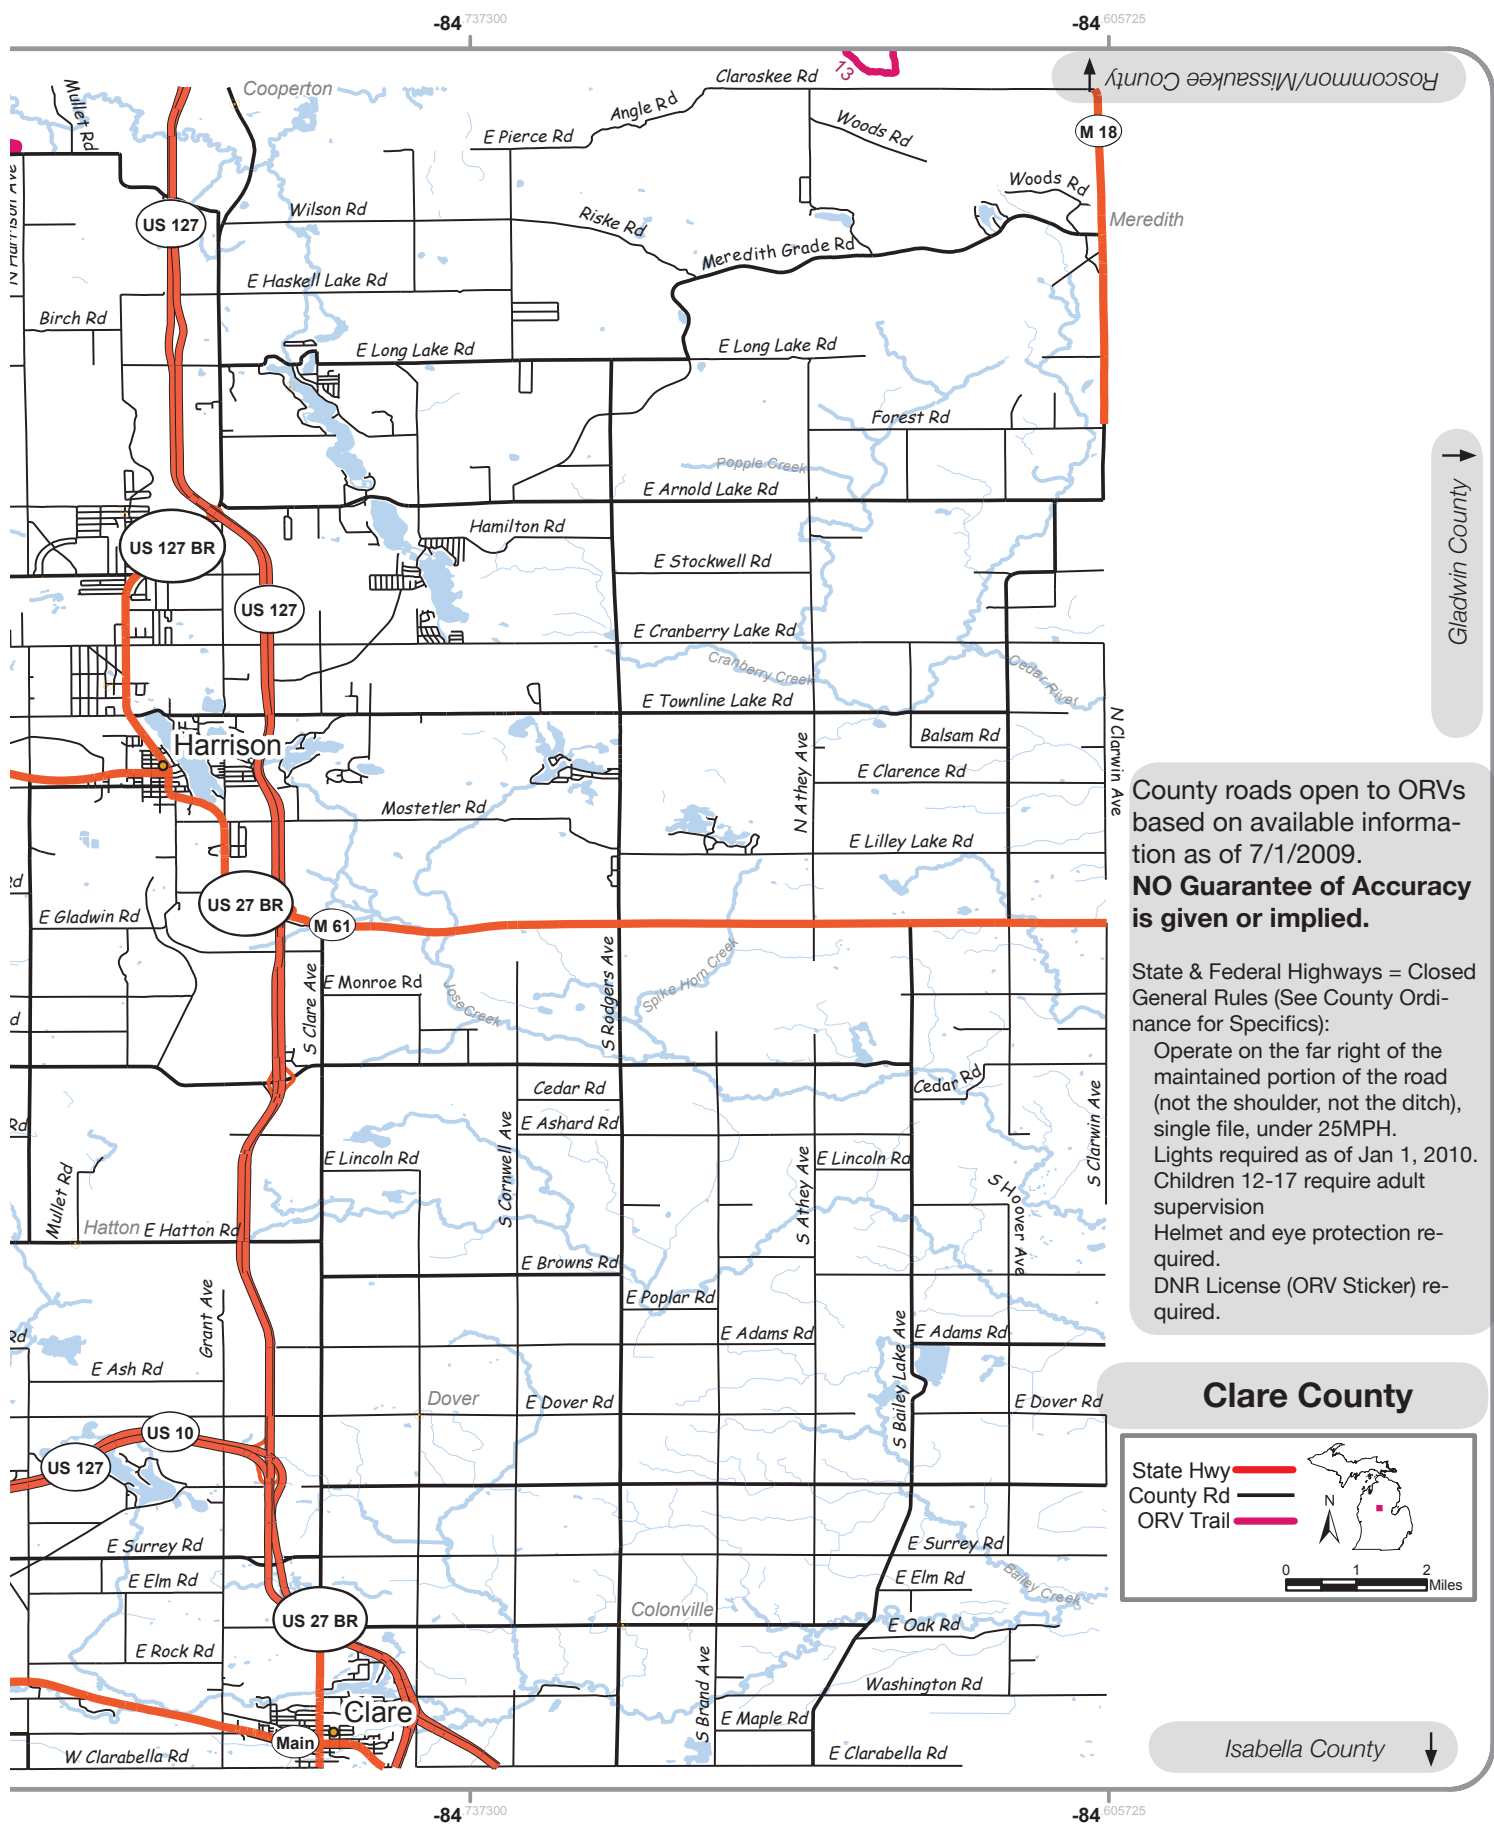

-85 000450

-84 868875

44 111700

44 020466

43 947232

43 864938

Osceola County

-85 000450

-84 868875

County roads open to ORVs based on available information as of 7/1/2009.
NO Guarantee of Accuracy is given or implied.

State & Federal Highways = Closed
 General Rules (See County Ordinance for Specifics):
 Operate on the far right of the maintained portion of the road (not the shoulder, not the ditch), single file, under 25MPH.
 Lights required as of Jan 1, 2010.
 Children 12-17 require adult supervision
 Helmet and eye protection required.
 DNR License (ORV Sticker) required.

Clare County

State Hwy —
 County Rd —
 ORV Trail —

0 1 2 Miles

Isabella County ↓

Gladwin County ↑

44 11700
 44 129466
 43 347232
 43 364988