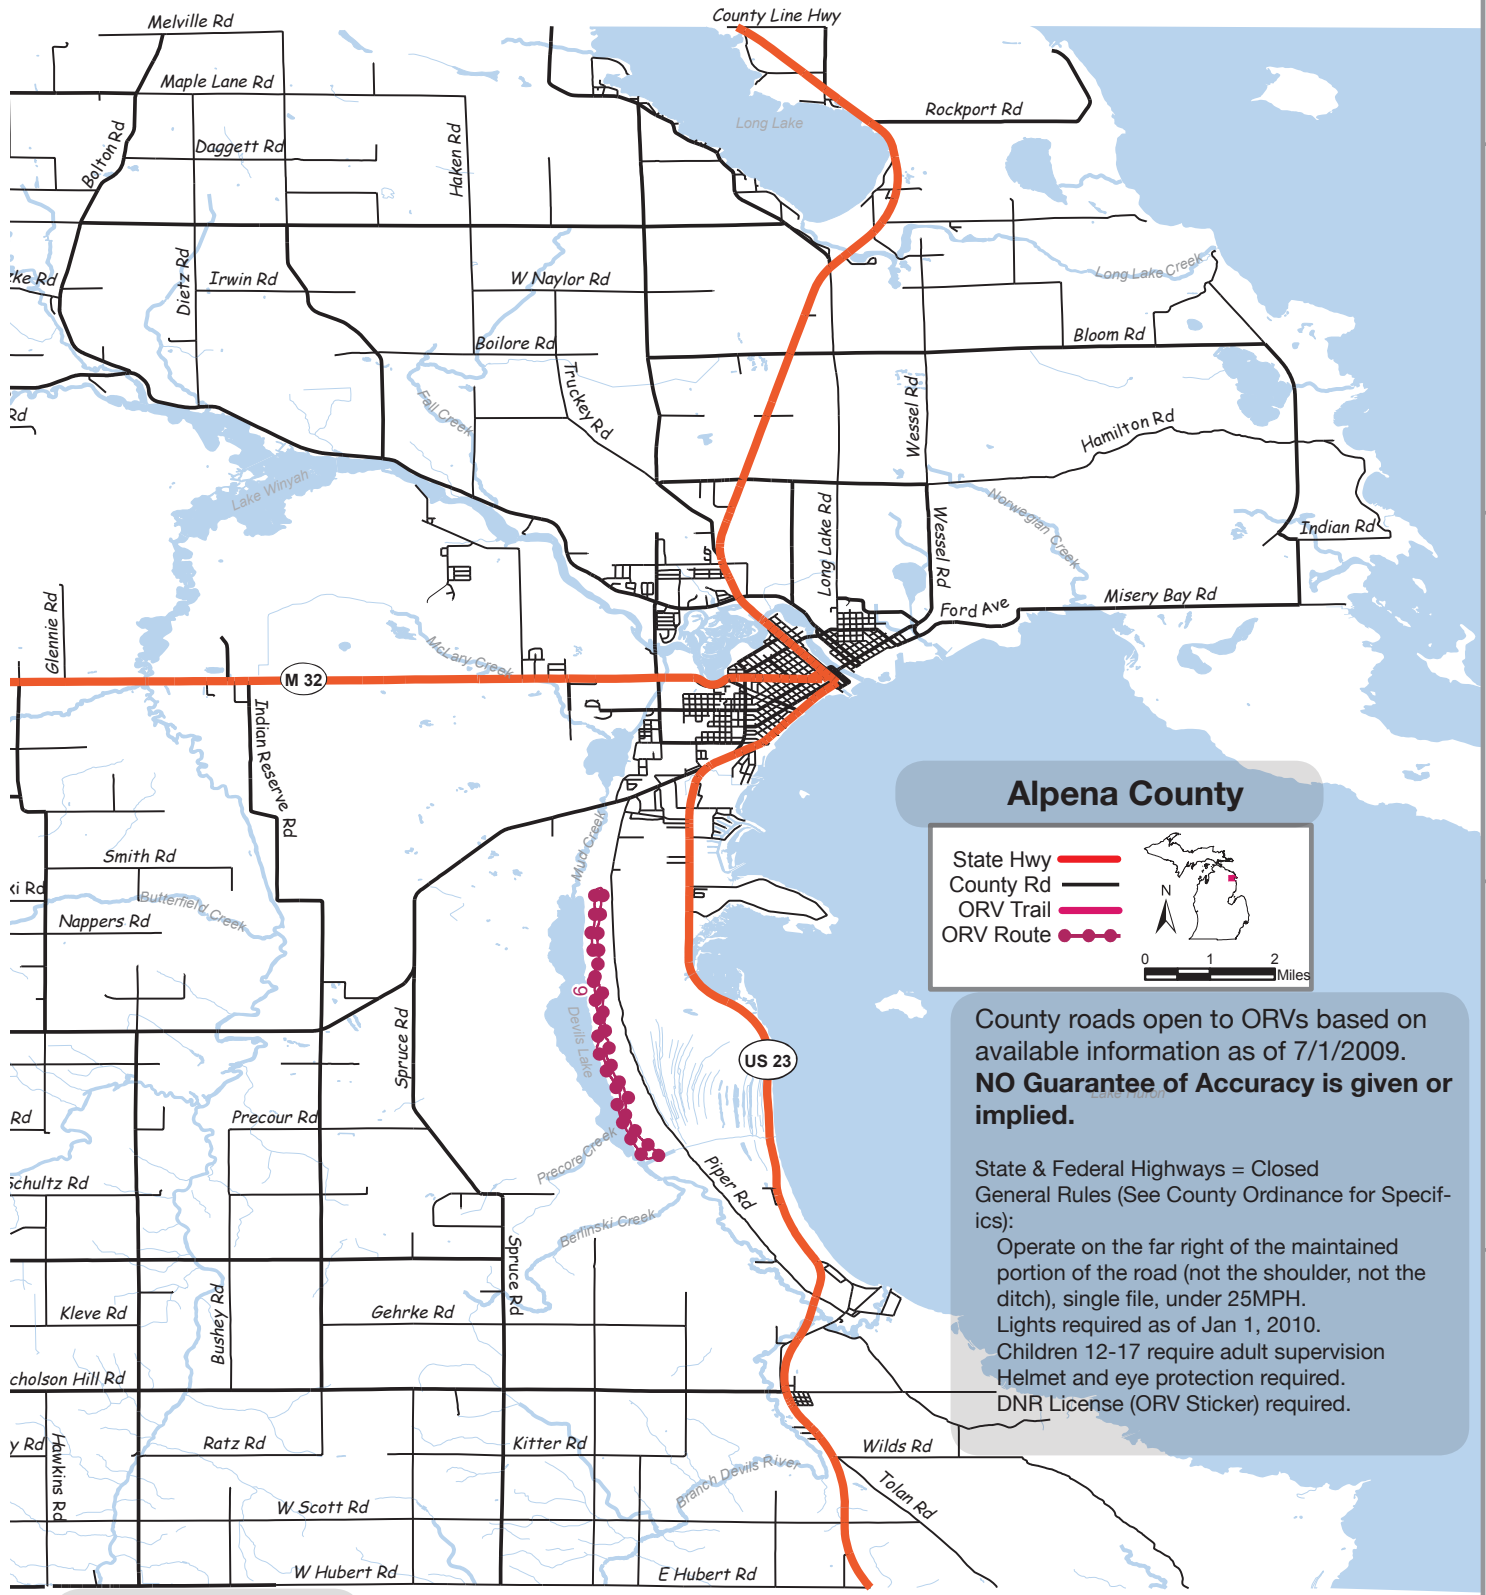

### Alpena County

State Hwy   
 County Rd   
 ORV Trail   
 ORV Route 

0 1 2 Miles

County roads open to ORVs based on available information as of 7/1/2009.  
**NO Guarantee of Accuracy is given or implied.**

Alcona County ↓