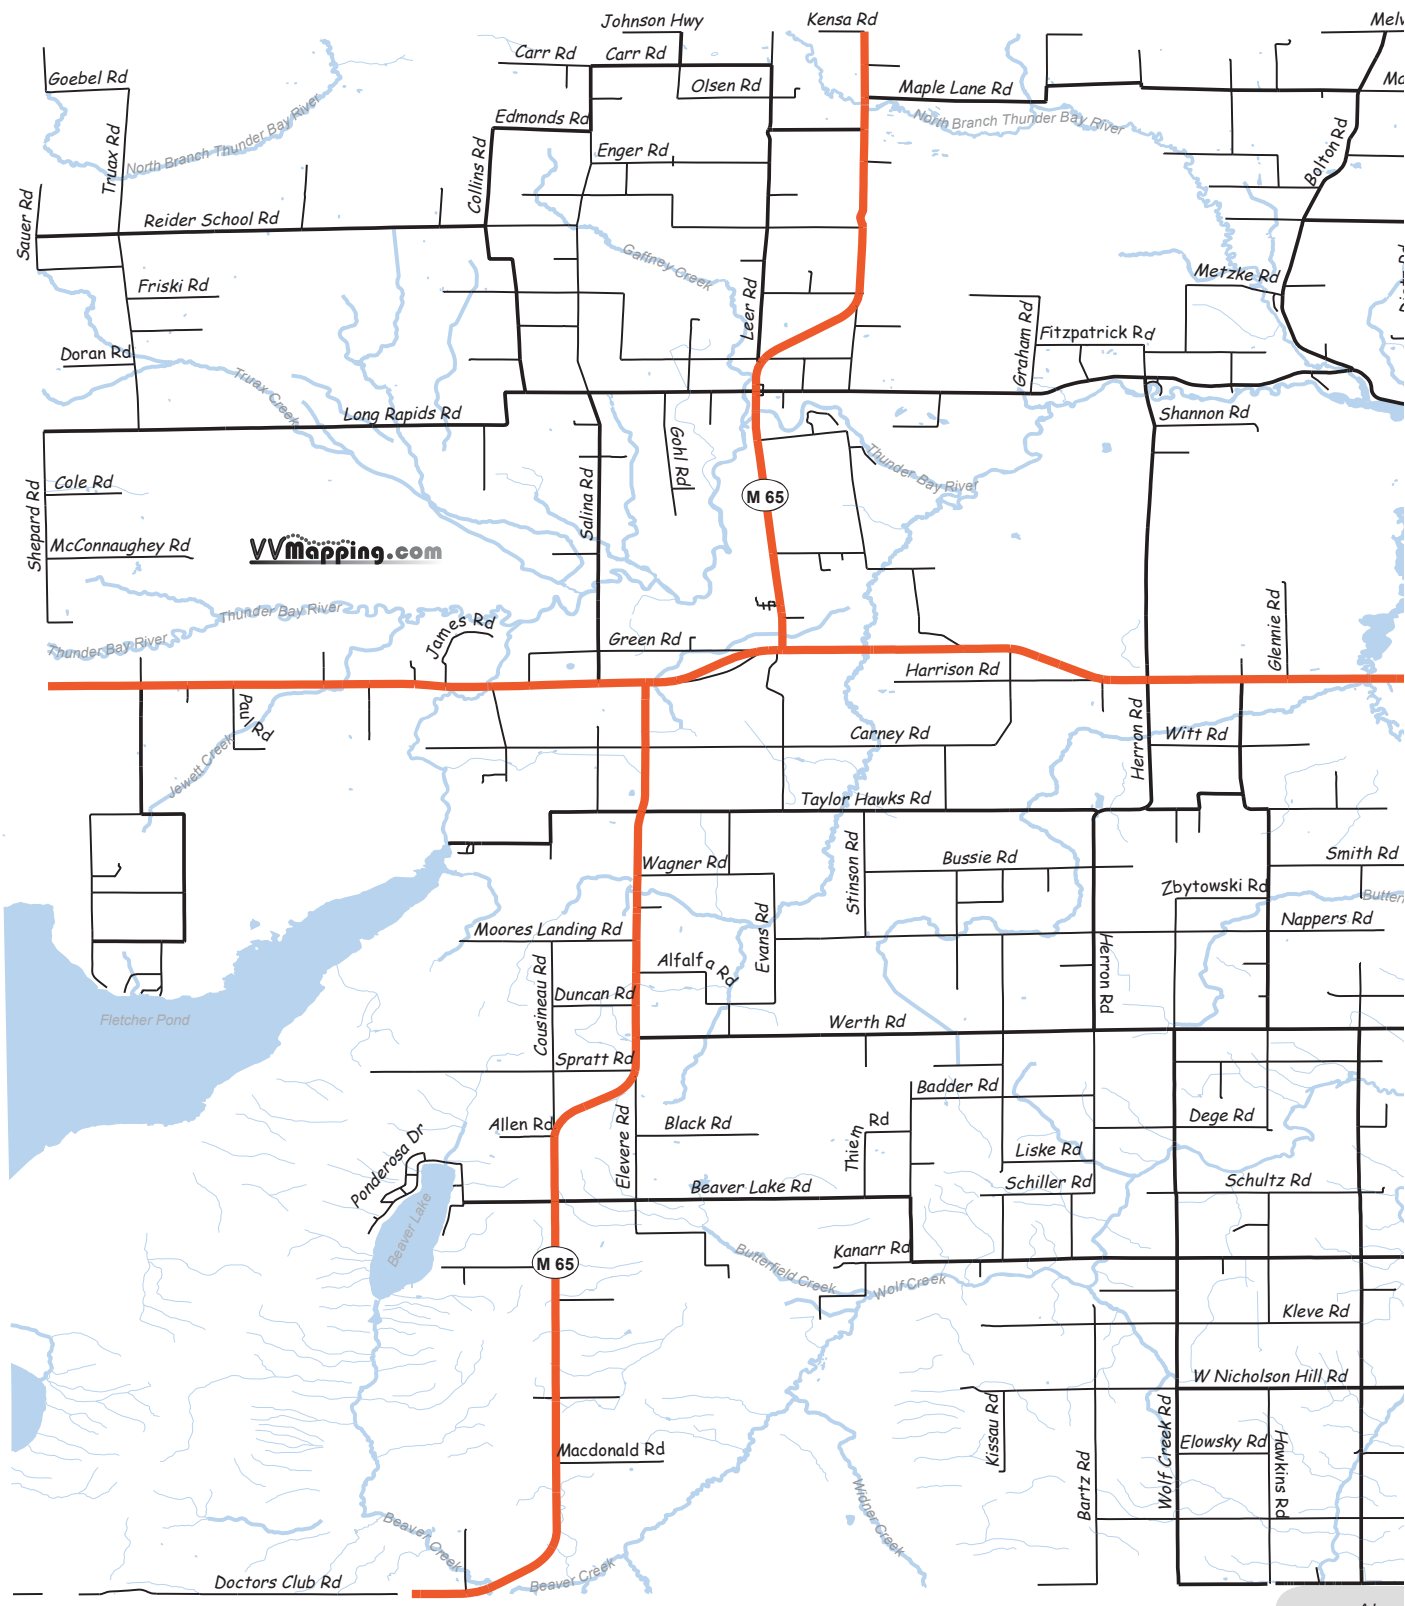

-83 816275

-83 884700

Alco

Presque Isle County ↑

### Alpena County

State Hwy   
 County Rd   
 ORV Trail   
 ORV Route 

0 1 2 Miles

County roads open to ORVs based on available information as of 7/1/2009.  
**NO Guarantee of Accuracy is given or implied.**

Alcona County ↓