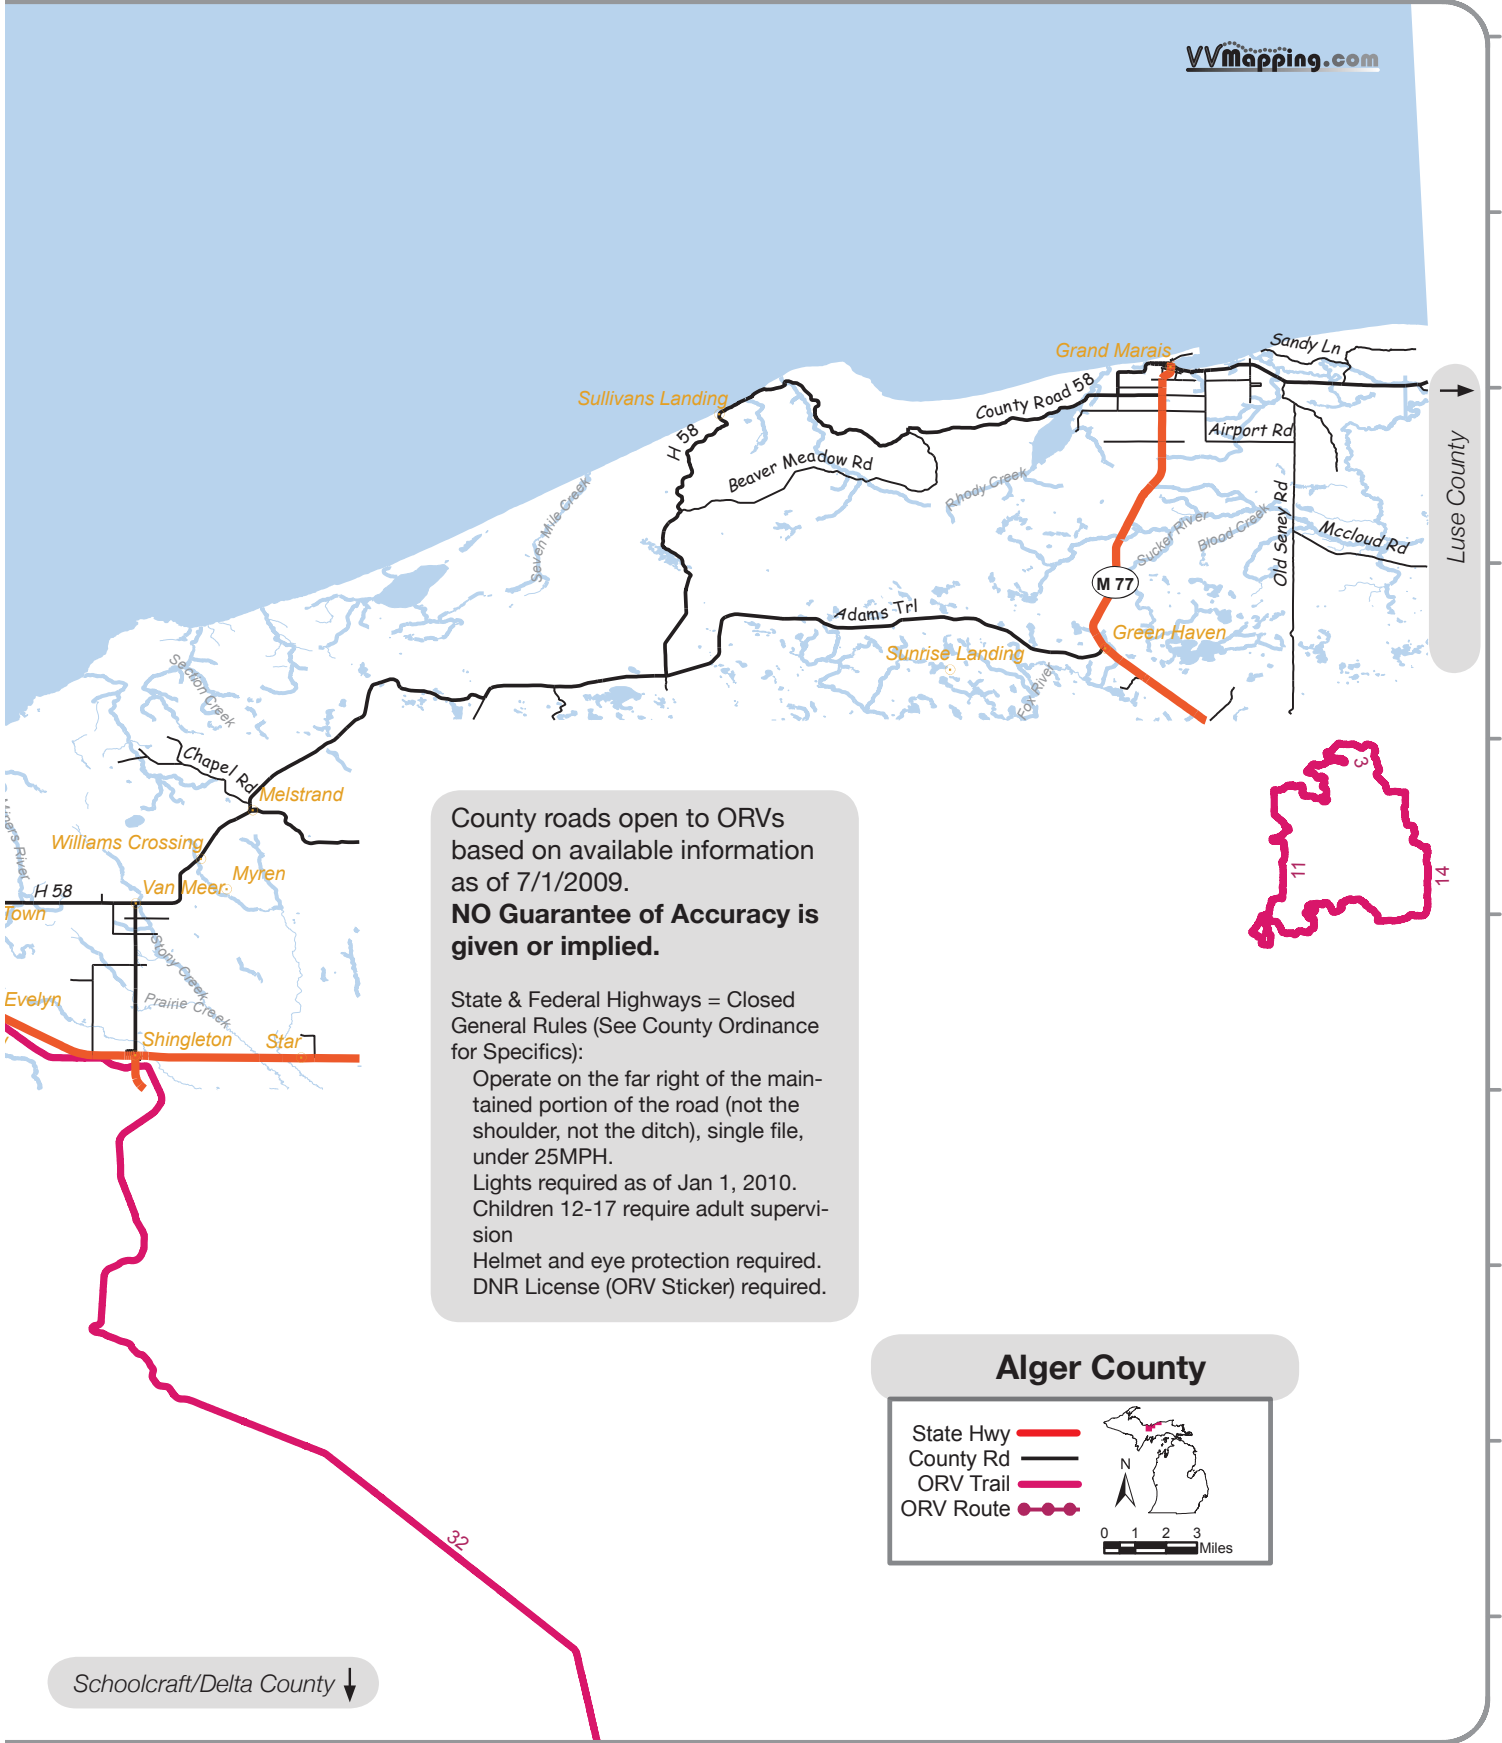

-86 447775

-86 316200

-86 184625

-86 053050

-85 921475

VVmapping.com

46 325422

46 743188

46 960954

46 578720

46 496466

46 114252

46 332018

46 249764

46 167550

46 085316

County roads open to ORVs based on available information as of 7/1/2009.

NO Guarantee of Accuracy is given or implied.

State & Federal Highways = Closed
 General Rules (See County Ordinance for Specifics):

Alger County

| | |
|-----------|--|
| State Hwy | |
| County Rd | |
| ORV Trail | |
| ORV Route | |

0 1 2 3 Miles

Schoolcraft/Delta County ↓

-86 447775

-86 316200

-86 184625

-86 053050